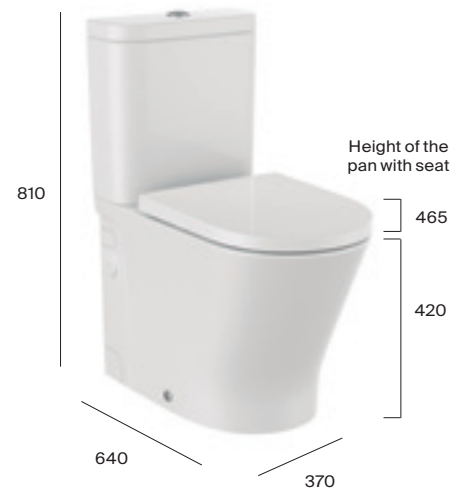

The Gap D-Trit toilet

With integrated waste macerator

● Eco cistern 4.5/3 L dual flush

A34TON200F

Round close-coupled toilet pan with floor fixing kit

Dual flush cistern: 4.5/3 litres with side water inlet

Supralit® soft-close seat and cover

£1,642.39

Rimless

4.5/3 litre dual flush WC

Soft-close seat

Dimensions are in mm. All prices are inclusive of VAT.