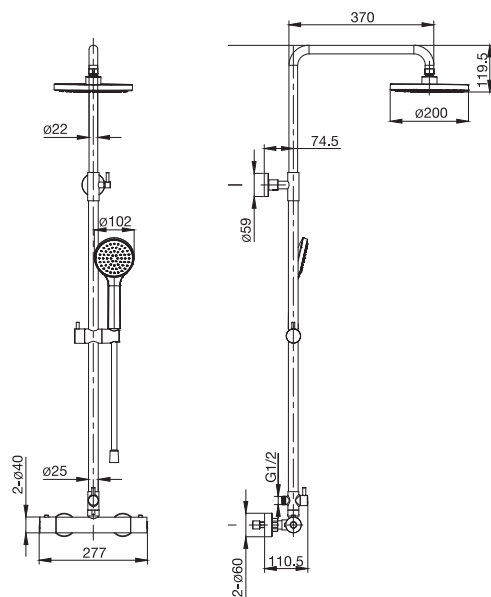

Shower columns / Chrome

Splash-T Shower column / Chrome

TN50202100000000
Shower column

£528.38

Roca's easy to mount fixation kit is recommended for wall-mounted mixers for a quick and easy installation.

ZD50010022

Easy Fix Kit (for installing bar shower valve to pipework)

£56.11