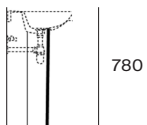

Cloakroom basin

Z327403001 450mm 1TH basin **£86.11**

Z327403002 450mm 2TH basin **£86.11**

Pedestal

Z337401000 Full pedestal **£77.57**