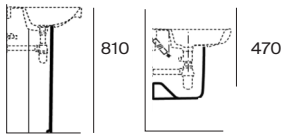

Havana / Basins

Wall-hung basin

Z3276H1001 550 x 440mm basin - 1TH **£56.61**

Z3276H2001 550 x 440mm basin - 2TH **£56.61**

Pedestals

Z34365H000 Full pedestal **£46.82**

Z337402000 Semi pedestal **£77.60**