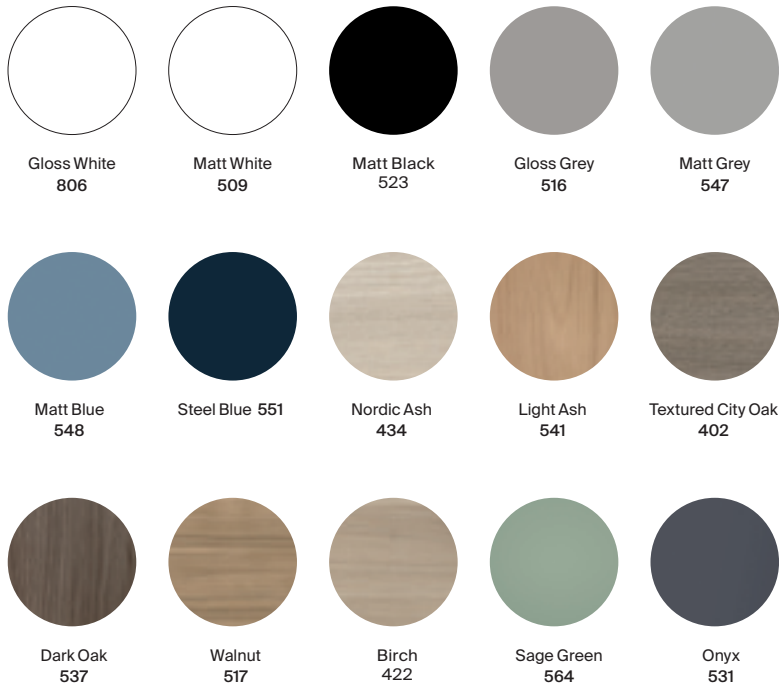

A857703... With 1 soft-close reversible doors and 2 internal wooden shelves

£405.84

A857703548 Matt Blue

£568.18

Extra furniture finishes

Substitute ... in the reference with the code for the chosen furniture finish:

Compatible furniture units

	The Gap	Victoria	Victoria-N	Optica	Mini Pro
806 Gloss White	•	•			•
509 Matt White	•		•	•	
523 Matt Black					•
516 Gloss Grey		•			
547 Matt Grey	•				
548 Matt Blue	•				
551 Steel Blue				•	
434 Nordic Ash	•	•			
541 Light Ash			•	•	
402 Textured City Oak	•	•			
537 Dark Oak				•	
517 Walnut	•		•	•	
422 Birch					•
564 Sage Green			•		
531 Onyx			•		