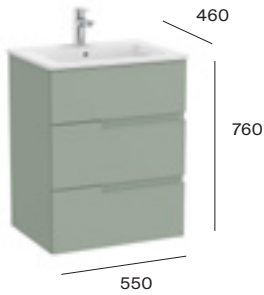

Wall-hung furniture / Victoria-N 3 drawer N

550mm 3 drawer basin and base unit

A858007...	Base unit	£580.61
A3279AJ000	Basin - 1TH	£267.64
TOTAL		£848.25

Required:

ZWHB100001	UK space saving waste	£41.02
------------	-----------------------	---------------