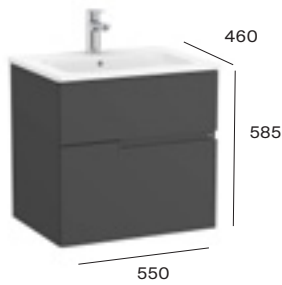

Aluminium Handles

Gloss White
806

Drawer interior

Textured linen

Reduced depth

Optional legs

Soft and self-close (drawers)

New

Dimensions are in mm. All prices are inclusive of VAT.

Wall-hung furniture / Victoria-N 2 drawer N

550mm 2 drawer basin and base unit

A858006...	Base unit	£465.05
A3279AJ000	Basin - 1TH	£267.64
TOTAL		£732.69