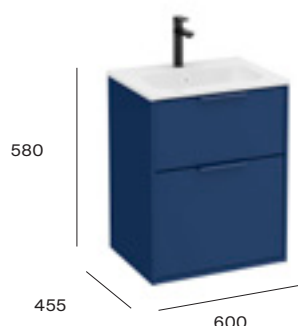

TOTAL £917.33

TOTAL £1,120.13

Required:

ZWHB100001 UK space saving waste **£41.02**

Required:

ZWHB100001 UK space saving waste **£41.02**

600mm Stonex® basin and base unit

800mm Stonex® basin and base unit