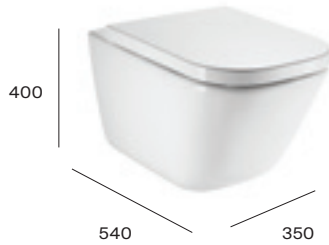

The Gap Square / Toilets

Compatible with EM1 touchless flush. See page 73

Upgrade to Matt Black flush button. See page 105

Rimless wall-hung toilet

Rimless

Compact Rimless wall-hung toilet

Rimless

Height with soft-close seat 440mm