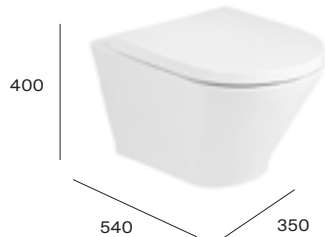

TOTAL with soft-close seat **£519.27**

TOTAL with standard seat **£551.34**

Rimless wall-hung toilet

Rimless

Height with soft-close seat 440mm

A3460NL000	Wall-hung pan	£415.16
A801D12001	Soft-close seat	£108.36
A801D10001	Standard seat	£140.43