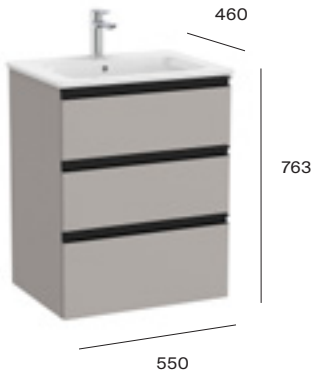

£848.25
(Excluding tap)

Wall-hung furniture / The Gap 3 drawer

550mm 3 drawer basin and base unit

A857524...	Base unit	£580.61
A857524548	Base unit - Matt Blue	£812.84
A3279AJ000	Basin - 1TH	£267.64

TOTAL £848.25	
TOTAL IN MATT BLUE £1,080.48	