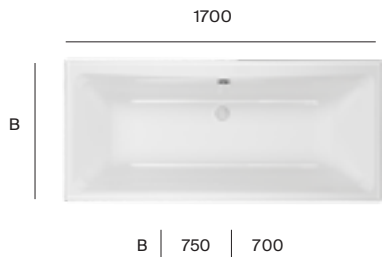

Tordera Double-ended bath

A248718000	1700 x 750 - 2 taphole	£441.14
A248719000	1700 x 750 - 0 taphole	£441.14
A248716000	1700 x 700 - 2 taphole	£406.73
A248717000	1700 x 700 - 0 taphole	£406.73

Required:
A248723000 Legset **£25.80**