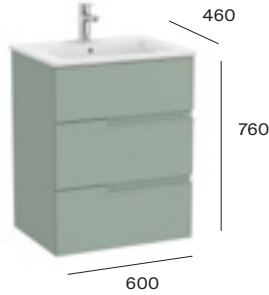

600mm 3 drawer basin and base unit

A857924...	Base unit	£617.66
A3279A8000	Basin - 1TH	£275.93
TOTAL		£893.59

Required:

ZWHB100001	UK space saving waste	£41.02