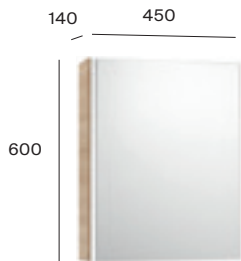

Mirrors and Cabinets

Luna Ambient Mirror
 ø600mm
 A812400000
£298.60

View all mirrors
 at www.uk.roca.com

Mirrored Cabinets

Mini mirrored cabinet
 1 soft-close door

A856692... 450 x 600mm

£331.28

Available in 3 finishes