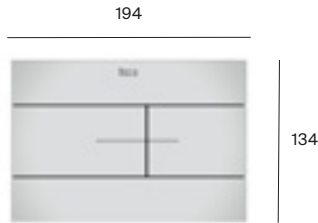

Duplo S / Flush plates N

PS1 flush plate

Dual flush

A890225300	White	£85.26
A890225301	Chrome	£85.26
A890225307	Matt White	£110.23
A890225306	Matt Black	£110.23

PS2 flush plate

Dual flush

A890224300	White	£85.26
A890224301	Chrome	£85.26
A890224307	Matt White	£132.28
A890224306	Matt Black	£132.28
A8902243NM	Brushed Titanium Black	£341.04
A8902243RG	Rose Gold	£341.04
A8902243VA	Brushed Brass	£341.04
A890224304	Stainless Steel	£341.04
A890224388	Black Glass	£341.04
A890224399	White Glass	£341.04
A8902243AA	Anthracite Glass	£341.04
A890224300	Oak Wood	£341.04