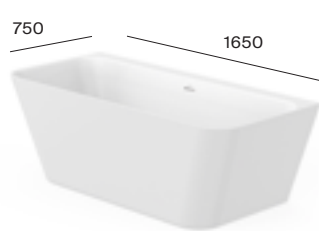

Sal Back-to-wall

A248688000	One piece back-to-wall bath with integrated overflow and chrome waste included	£1,884.00

Required:
Z000075110 EU to UK adaptor for baths **£15.63**

For compatible bath panels and wastes see page 120.

New

Dimensions are in mm. All prices are inclusive of VAT.