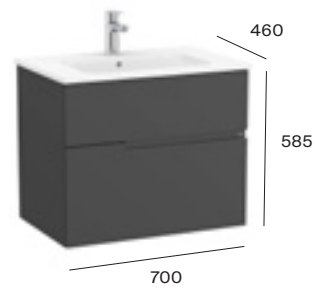

700mm 2 drawer basin and base unit

A857921...	Base unit	£523.35
A3279A7000	Basin - 1TH	£297.17
TOTAL		£820.52

Required:

ZWHB100001	UK space saving waste	£41.02