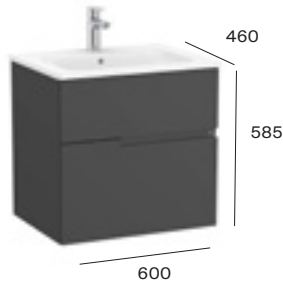

600mm 2 drawer basin and base unit

A857919...	Base unit	£494.74
A3279A8000	Basin - 1TH	£275.93
TOTAL		£770.67

Required:

ZWHB100001	UK space saving waste	£41.02