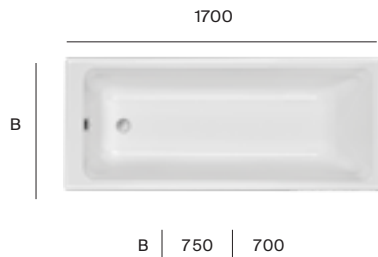

Tordera Single-ended bath

A248714000	1700 x 750 - 2 taphole	£441.14
A248715000	1700 x 750 - 0 taphole	£441.14
A248710000	1700 x 700 - 2 taphole	£340.38
A248711000	1700 x 700 - 0 taphole	£340.38

Required:
A248723000 Legset **£25.80**