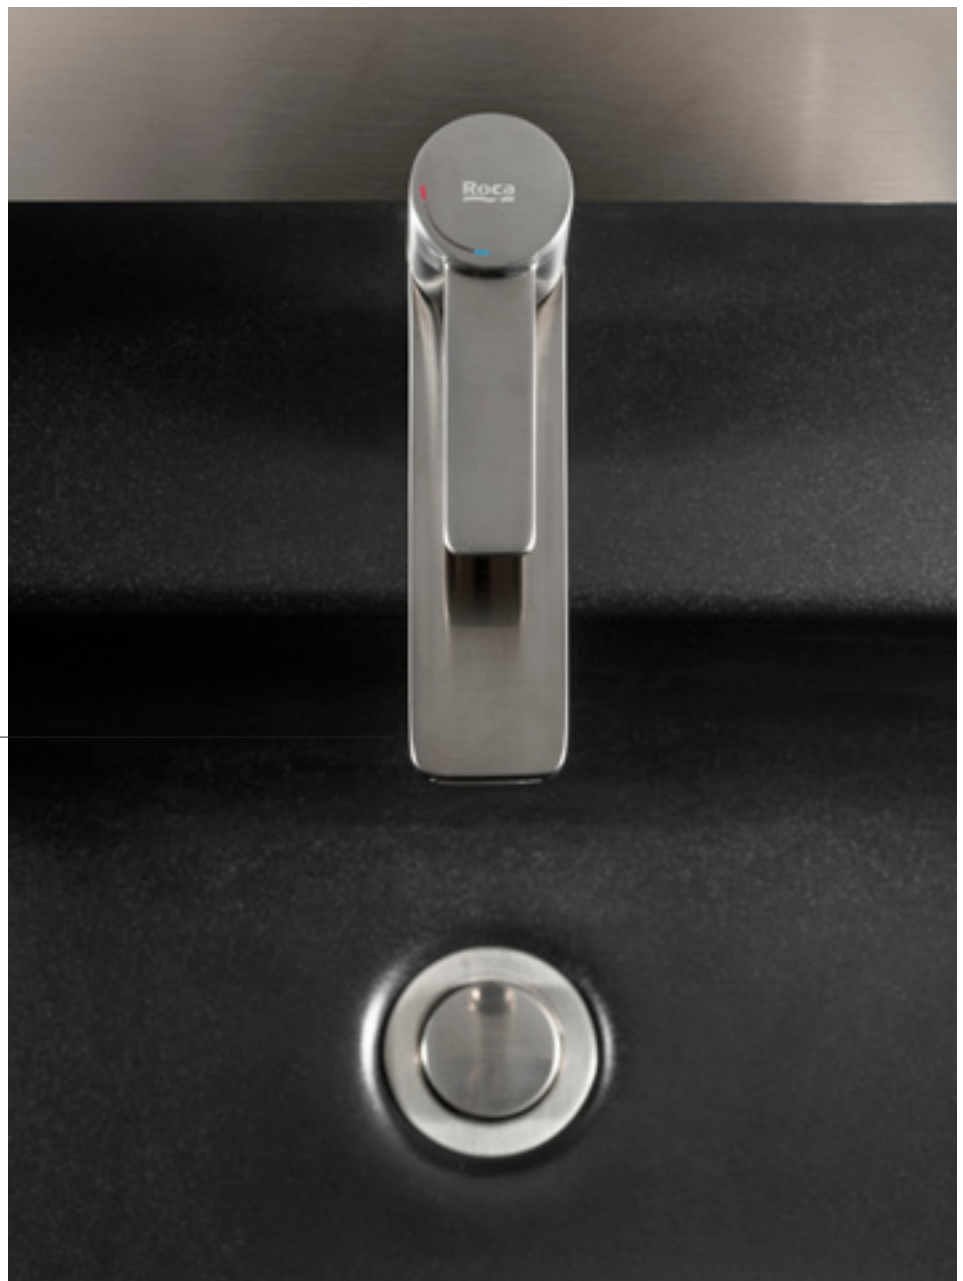

Wall-mounted basin mixer

A5A355F..0 Brushed Brass / Stainless Steel **£256.70**
Built-in body (required):
A5E3503..0 Brushed Brass / Stainless Steel **£141.47**
Recommended waste:
A5054015.. Click-clack waste **£66.42**

Targa / Stainless Steel
Smooth body basin mixer
A5A325FSM0
£230.62