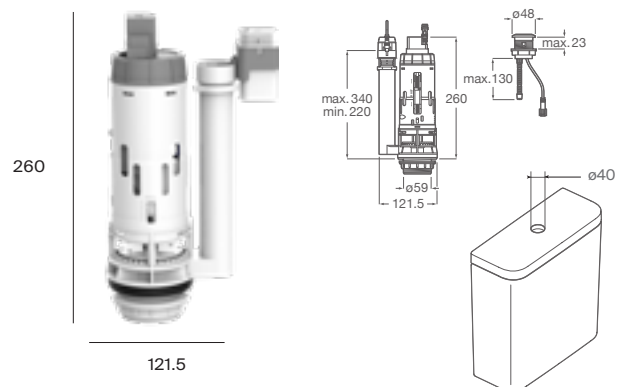

A822599900
Touchless dual flush universal mechanism

£140.44

User friendly

Just a simple wave of the hand.
EM1 recognises the required
flush (full or half flush volumes).

Wave hand
Half flush
3/2 litres

Still hand
Full flush
6/4. 5/4 litres