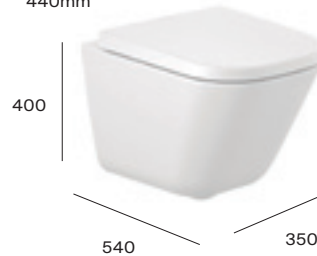

Height with soft-close seat 440mm