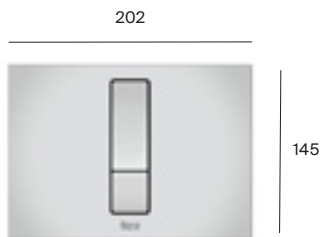

PS4 flush plate

Dual flush