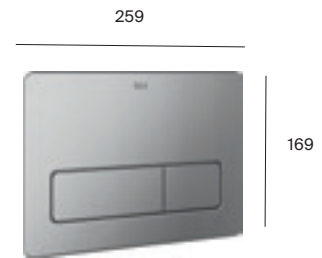

PL3 Pro Anti-vandal

Dual flush

A890197004	Stainless Steel	£232.84