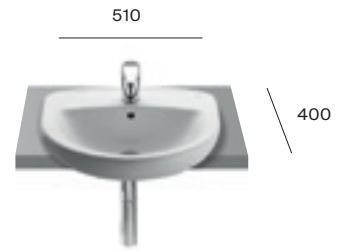

Semi-recessed basin