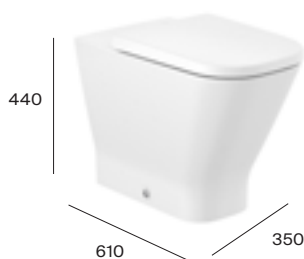

TOTAL with soft-close seat **£720.79**

TOTAL with slim soft-close seat **£766.69**

The Gap

Rimless comfort height back-to-wall toilet

Rimless

A347479000	Back-to-wall pan	£498.95
A801472006	Soft-close seat	£92.07
A801470002	Standard seat	£128.13