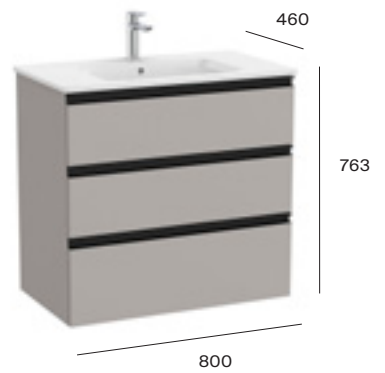

800mm 3 drawer basin and base unit

A857406...	Base unit	£674.84
A857406548	Base unit - Matt Blue	£944.79
A3279A4000	Basin - 1TH	£318.38

TOTAL £993.22	
TOTAL IN MATT BLUE £1,263.17	

Required:		
ZWHB100001	UK space saving waste	£41.02

Optional furniture legs 110mm for 3 drawer furniture

A816827339	Aluminium (4 in pack)	£90.97
A816827458	Nickel (4 in pack)	£90.97
A816827485	Matt Black (4 in pack)	£90.97