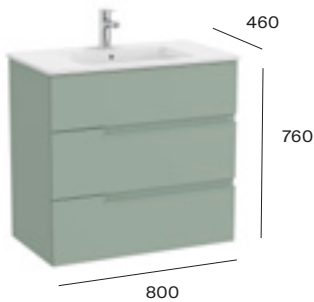

800mm 3 drawer basin and base unit

A857938...	Base unit	£674.84
A3279A4000	Basin - 1TH	£318.38
TOTAL		£993.22

Required:

ZWHB100001	UK space saving waste	£41.02