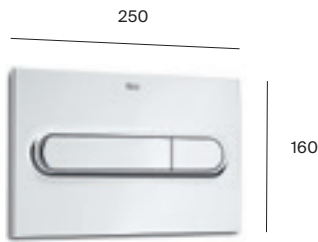

Duplo One / Flush plates N

PL1 flush plate

Dual flush

A890195001	Chrome	£66.90
A890195002	Grey Lacquer	£66.90
A890195000	White	£53.53
A890195005	White and Grey laquer	£66.90