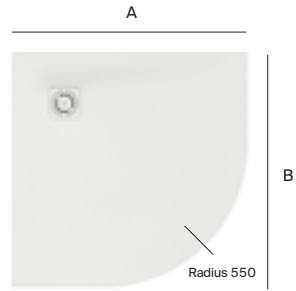

Terran-N Stonex® Shower Trays

Terran-N
Superslim Stonex® shower trays
- Square

Terran-N
Superslim Stonex® shower trays
- Quadrant

Terran-N
Superslim Stonex® shower trays
- Rectangular

A	800	900
B	800	900
Height	26	28

A	800	900
B	800	900
Height	26	28

A	1000	1000	1000	1200	1200	1200	1400	1400	1400	1600	1600	1600	1700	1700	1800	1800	1800	2000
B	700	800	900	700	800	900	700	800	900	700	800	900	700	800	700	800	900	1000
Height	26	26	26	29	29	29	31	31	31	32	32	32	33	33	33	33	33	34

800 x 800mm
APA0132032000..0 White Colours **£389.28**
£400.96

800 x 800mm
APA0532032000..0 White Colours **£369.82**
£388.31

1000 x 700mm
APA013E82BC00..0 White Colours **£441.26**
£454.50

1600 x 700mm
APA016402BC00..0 White Colours **£541.90**
£558.16

900 x 900mm
APA0138438400..0 White Colours **£399.24**
£411.22

900 x 900mm
APA0538438400..0 White Colours **£379.28**
£398.24

1000 x 800mm
APA013E832000..0 White Colours **£447.90**
£461.34

1600 x 800mm
APA0164032000..0 White Colours **£548.54**
£564.99

Required:
Z000075110 EU to UK adaptor **£15.63**

Required:
Z000075110 EU to UK adaptor **£15.63**

1000 x 900mm
APA013E838400..0 White Colours **£452.32**
£465.89

1600 x 900mm
APA0164038400..0 White Colours **£555.17**
£571.82

Recommended waste:
A27L018000 Waste 90. **£55.30**

Recommended waste:
A27L018000 Waste 90. **£55.30**

1200 x 700mm
APA014B02BC00..0 White Colours **£465.59**
£479.56

1700 x 700mm
APA016A42BC00..0 White Colours **£568.01**
£585.06

1200 x 800mm
APA014B032000..0 White Colours **£475.55**
£489.81

1700 x 800mm
APA016A432000..0 White Colours **£589.58**
£607.26

1200 x 900mm
APA014B038400..0 White Colours **£488.82**
£503.48

1800 x 700mm
APA017082BC00..0 White Colours **£569.55**
£586.64

1400 x 700mm
APA015782BC00..0 White Colours **£516.46**
£531.96

1800 x 800mm
APA0170832000..0 White Colours **£597.20**
£615.11

1400 x 800mm
APA0157832000..0 White Colours **£519.78**
£535.38

1800 x 900mm
APA0170838400..0 White Colours **£627.06**
£645.87

1400 x 900mm
APA0157838400..0 White Colours **£539.69**
£555.88

2000 x 1000mm
APA017D03E800..0 White Colours **£685.67**
£706.24

Required:
Z000075110 EU to UK adaptor **£15.63**

Recommended waste:
A27L018000 Waste 90. **£55.30**

Please note: The shower tray waste is NOT included and this will need to be purchased separately.

Please note: A colour matched twist drain cover is included with the shower tray.

For alternative drain covers styles, please see page 115 this will need to be purchased separately.

Substitute .. in the reference with the code for the shower tray finish