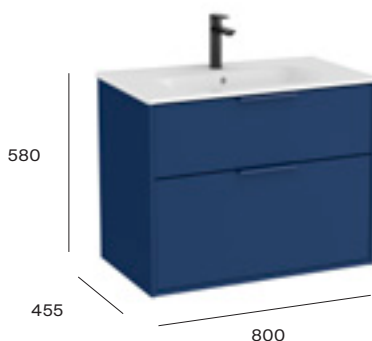

Wall-hung furniture / Optica

600mm ceramic basin and base unit

800mm ceramic basin and base unit

A857838... 600 x 455mm base unit **£641.40**

A857839... 800 x 455mm base unit **£801.74**

A32799E000 Basin - 1 taphole **£275.93**

A32799C000 Basin - 1 taphole **£318.39**

TOTAL £917.33

TOTAL £1,120.13

Required:

ZWHB100001 UK space saving waste **£41.02**

Required:

ZWHB100001 UK space saving waste **£41.02**

600mm Stonex® basin and base unit

800mm Stonex® basin and base unit