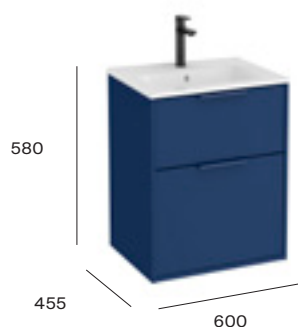

Wall-hung furniture / Optica

600mm ceramic basin and base unit

800mm ceramic basin and base unit

A857838... 600 x 455mm base unit **£641.40**

A857839... 800 x 455mm base unit **£801.74**

A32799E000 Basin - 1 taphole **£275.93**

A32799C000 Basin - 1 taphole **£318.39**

TOTAL £917.33

TOTAL £1,120.13

Required:

ZWHB100001 UK space saving waste **£41.02**

Required:

ZWHB100001 UK space saving waste **£41.02**

600mm Stonex® basin and base unit

800mm Stonex® basin and base unit