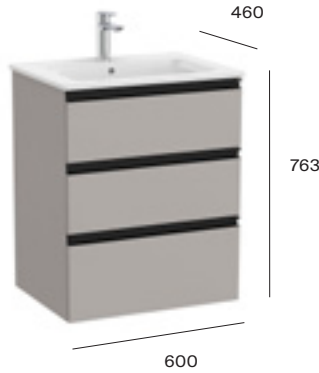

600mm 3 drawer basin and base unit

A857404...	Base unit	£617.67
A857404548	Base unit - Matt Blue	£864.73
A3279A8000	Basin - 1TH	£275.93

TOTAL £893.40	
TOTAL IN MATT BLUE £1,140.66	

Required:		
ZWHB100001	UK space saving waste	£41.02