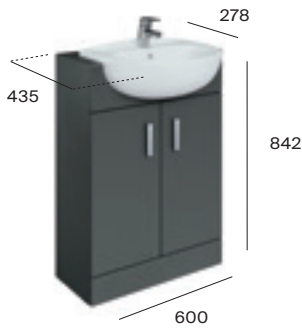

Total: £1,243.84

Fitted furniture for back-to-wall WCs and Semi-recessed basins

Basin furniture unit

WC furniture unit

Basin and WC / furniture unit combination

Pictured: Left hand worktop option

Semi-recessed basin unit