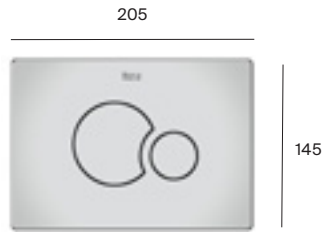

PS5 flush plate

Dual flush

A890222300	White	£85.26
A890222301	Chrome	£85.26
A890222307	Matt White	£110.23
A890222306	Matt Black	£110.23

Please note: Duplo S Flush plates are only compatible with Duplo S Concealed cisterns and In-Wall frames.

Dimensions are in mm. All prices are inclusive of VAT.