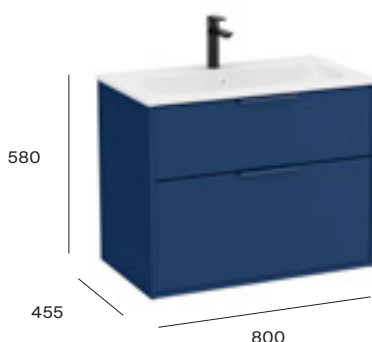

TOTAL £917.33

TOTAL £1,120.13

Required:

ZWHB100001 UK space saving waste **£41.02**

Required:

ZWHB100001 UK space saving waste **£41.02**

600mm Stonex® basin and base unit

800mm Stonex® basin and base unit