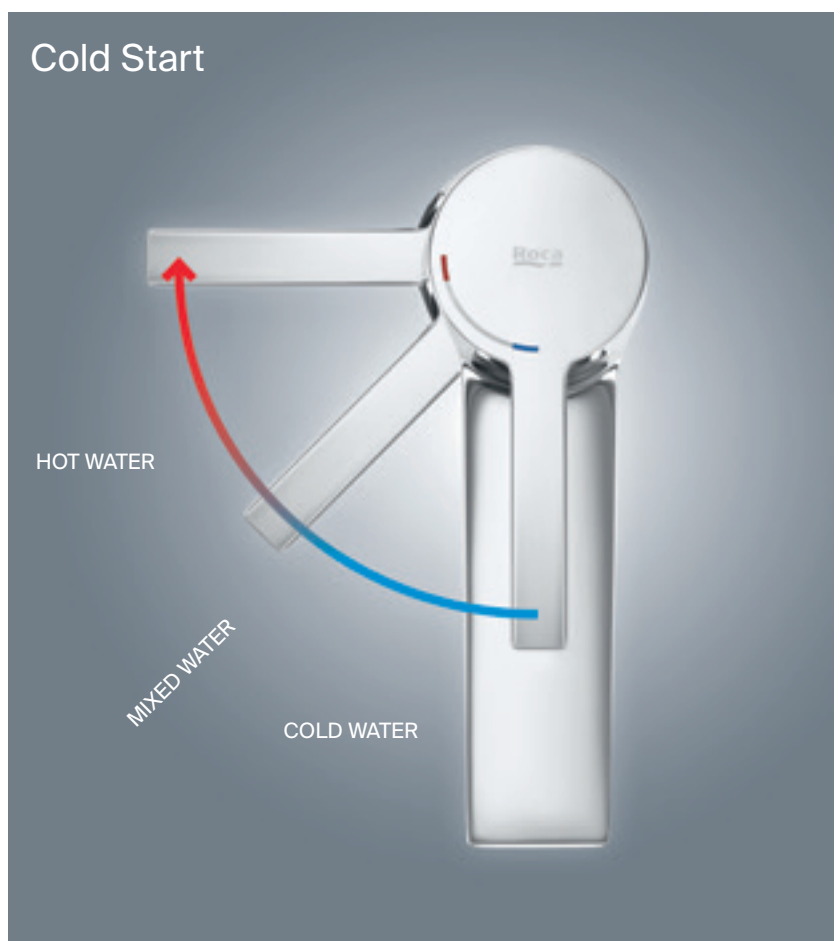

Roca's innovative Cold Start system, which prevents unnecessary energy consumption, by only activating the boiler when the handle is turned to hot.

Saving energy and reducing household bills.

Taps / Chrome