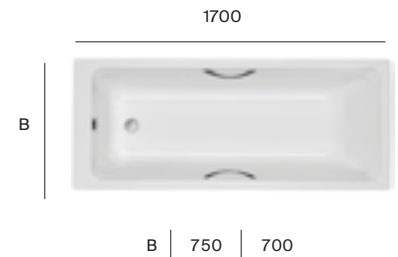

Tordera Single-ended bath with grips

A248712000	1700 x 700 - 2 taphole	£340.38
A248713000	1700 x 700 - 0 taphole	£441.14

Required:
A248723000 Legset **£25.80**