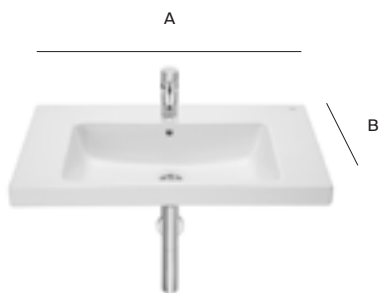

The Gap / Basins

Wall-hung basin

A	600	550	500	450
B	460	460	420	420

A3270M1000 600mm basin - 1TH **£355.98**

A3270M100N 600mm basin - 0TH **£355.98**

A3270MV000 550mm basin - 1TH **£334.61**

A3270YV000 500mm basin - 1TH **£188.98** N

A3270YW000 450mm basin - 1TH **£165.67** N

Pedestals

A337470000 Full pedestal **£121.69**

A337471000 Semi pedestal **£152.73**