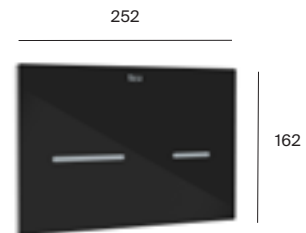

EP3

Dual flush - sensor activated

A890104318	Black	£446.66
A890104319	White	£446.66
A890104364	Onyx	£446.66
A890104363	Pearl	£446.66
A890104365	Beige	£446.66
A890104366	Coffee	£446.66

Please note: Duplo One Flush plates are only compatible with Duplo One Concealed cisterns and In-Wall frames.

Dimensions are in mm. All prices are inclusive of VAT.

N New