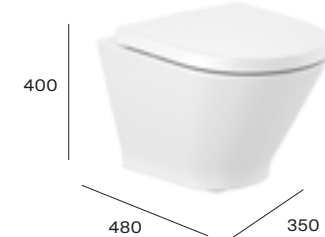

TOTAL with soft-close seat **£523.52**

TOTAL with standard seat **£555.59**

Rimless compact wall-hung toilet

Rimless

Height with soft-close seat 440mm

A3460NB000	Wall-hung pan	£415.16
A801D12001	Soft-close seat	£108.36
A801D10001	Standard seat	£140.43