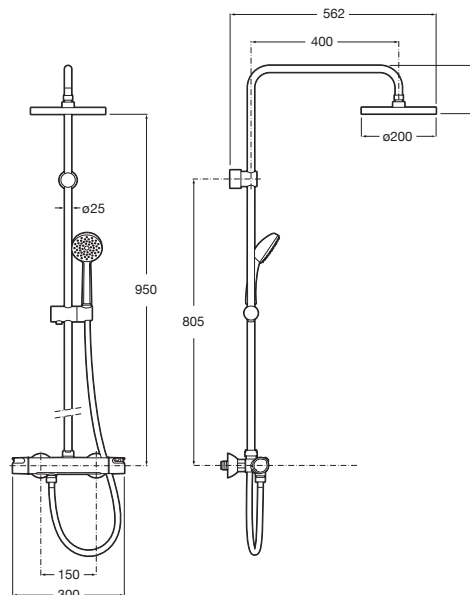

A5A9F18NB0
Shower column

£1,032.28

Key features

- Thermostatic mixer
- 100mm diameter shower handset with rain spray function
- Available in Chrome or Matt Black finishes
- Rain effect showerhead 200mm diameter
- Evershine coating
  Guards against corrosion, delivers brightness, a sparkling mirror effect and an anti-scratch finish
- Security 38°C
  Safety temperature stop which eliminates the risk of scalding
- SafeTouch®
  Prevents the chromed plating on thermostatic taps from becoming hot
- Easy Clean
  Anti-limescale system for shower handsets to prevent limescale accumulation