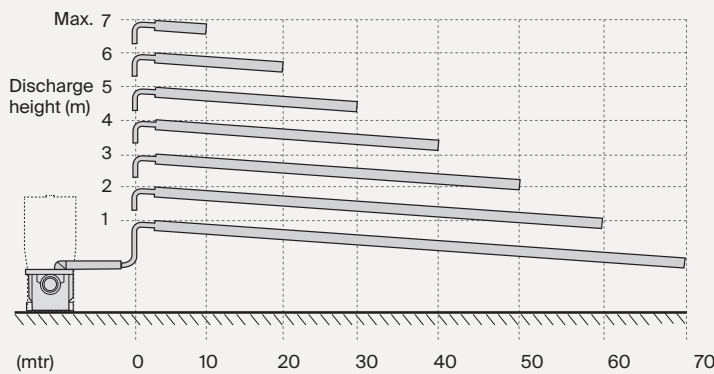

Ceramics

Macerator

Technical features

Pumps up to 7 meters vertically or 70 meters horizontally.

D-Trit Macerator

Number of Inlets	4 (Including 1 inlet through the cistern)
Ø Inlet	Ø40mm
Ø discharge pipework	Ø32mm
Motor Power	400W
Voltage	220-240 V/50Hz
IP Rating	IPX4 /IP44
Sound Level	47Db(A)
Weight	WC pan and seat 29kg , Cistern 13kg, D-Trit 5.2kg