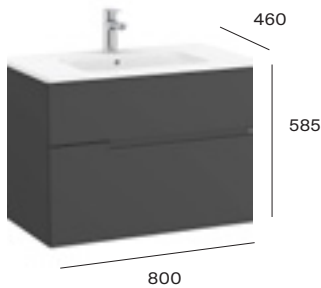

800mm 2 drawer basin and base unit

A857922...	Base unit	£551.93
A3279A4000	Basin - 1TH	£318.38
TOTAL		£870.31

Required:

ZWHB100001	UK space saving waste	£41.02

Victoria-N furniture finishes

Substitute ... in the reference with the code for the chosen furniture finish:

Dimensions are in mm. All prices are inclusive of VAT.