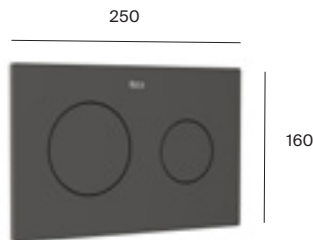

PL10 flush plate

Dual flush

A890189000	White	£81.48
A890189001	Chrome	£81.48
A890189002	Grey Laquer	£81.48
A890189005	White and Grey Lacquer	£81.48
A890189206	Matt Black	£81.48
A890189207	Matt White	£81.48
A89018920M	Matt Brown	£81.48
A89018920B	Matt Beige	£81.48
A89018920P	Matt Pearl	£81.48
A890189264	Onyx	£102.38
A8901890VA	Brushed Brass	£198.84