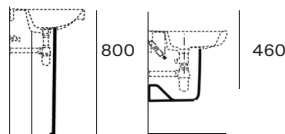

Compact basin

Z327400001 500 x 400mm basin - 1TH **£65.51**

Z327400002 500 x 400mm basin - 2TH **£65.51**

Pedestals

Z34365H000 Full pedestal **£46.82**

Z337402000 Semi pedestal **£77.60**