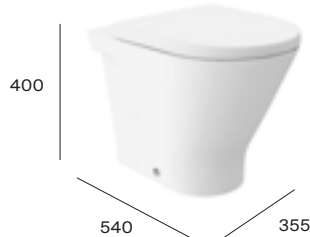

TOTAL with soft-close seat **£640.22**

TOTAL with standard seat **£606.47**

Rimless back-to-wall toilet

Rimless

Height with soft-close seat 440mm

A3470N7000	Back-to-wall pan	£410.91
A801D12001	Soft-close seat	£108.36
A801D10001	Standard seat	£140.43