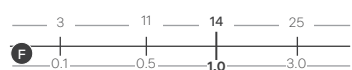

Chrome
1056CHR £470