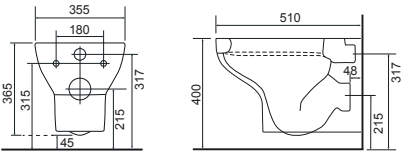

Wall Hung WC Sets

All Calypso WC's include a high quality seat with lift-off functionality, soft-close operation, and secure top-fix fittings as standard.

Daytona

Daytona Wall Hung Rimless Pan with Borden Seat. Supplied with Chrome hinges, see more Type 1 hinges on [page 295](#). **36.9323.01** £475

Riverdale

Riverdale Wall Hung Rimless Pan with Collerina Seat. Supplied with Chrome hinges, see more Type 1 hinges on [page 295](#). **36.9326.01** £495

Aurora

Aurora Wall Hung Rimless Pan with Collerina Seat. Supplied with Chrome hinges that are not interchangeable. **36.9329.01** £470

Aurora

Aurora Wall Hung Rimless Pan with Ballina Seat. Supplied with Chrome hinges, see more Type 1 hinges on [page 295](#). **36.9329.02** £470

Charlotte

Charlotte Wall Hung Pan with Temora Seat. Supplied with Chrome hinges, see more Type 1 hinges on [page 295](#). **36.9116.01** £670

WHAT IS A RIMLESS PAN?

Traditional toilets distribute the flush water through a series of holes around the underside of the rim of the pan. However, the 'Rimless' pan does away with this under-rim, meaning the water can flow faster and with no hindrance to create an enhanced flush.

The rimless toilet looks no different on the outside.

The main difference is that the pan boasts a smooth bowl with reduced areas for bacteria or lime-scale to build up and settle, which makes a significant difference for cleaning and improved hygiene compared to traditional pans.

Highest standards of Hygiene

No hidden spaces for germs to harbour.
Allows for easy cleaning.

Perfect cleaning

Unique flush system means the water flows both vertical and around the rim covering the entire surface.

Quieter & Faster

Rimless technology allows for a more silent and faster flush than standard WC pans.