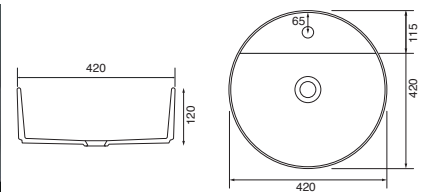

Tahoma

White. Ceramic. One tap hole. No Overflow. We recommend using our free flowing unslotted waste with this basin, see [page 289](#).

420w x 420d x 120h mm

Code

9319

Price

£210