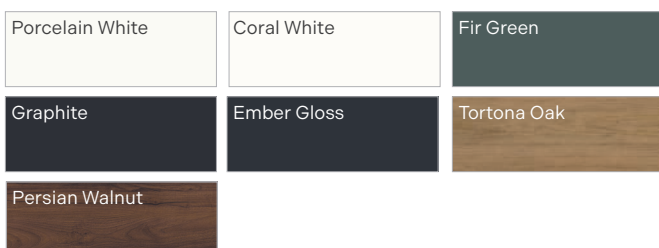

Fiora ^{NEW}

Diamante

Levanto