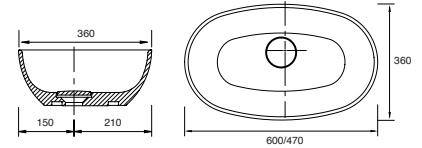

Sit-On Basins

Sit-On Basins are designed to be used with a worktop, creating a stylish, elevated focal point in your bathroom. When planning your layout, consider the overall basin height and opt for lower height units if needed to maintain a comfortable and practical setup.

Bouro

Gloss. Cast Marble. No tap hole. No Overflow. We recommend using our free flowing unslotted waste with this basin, see **page 289**.

	Code	Price
470w x 365d x 160h mm	3584	£300
600w x 365d x 160h mm	3585	£355