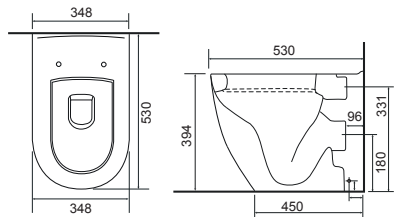

Cleveland - Rimless

Cleveland BTW Rimless Pan with Ballina Seat. Supplied with Chrome hinges, see more Type 1 hinges on **page 295**.

36.9179.01 £460