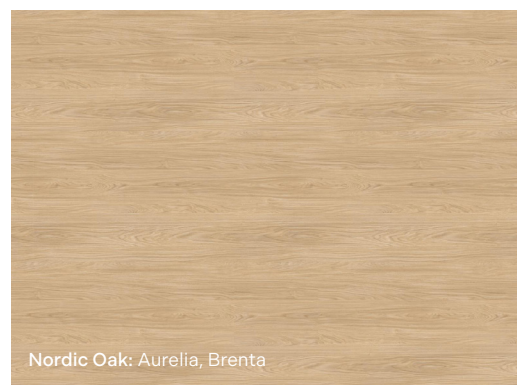

Sienna Oak / Nordic Oak

Extending our wood grain palette

Wood grains continue to play an important role in how bathrooms feel grounded and lived with. Their familiarity and warmth bring balance to spaces shaped around daily routines, offering material depth without visual weight.

Sienna Oak is now available across the **Brecon** Fitted Furniture collection, introducing a richer woodgrain tone that adds character while maintaining a calm, composed presence. **Aurelia** and **Brenta** are also joined by a new **Nordic Oak** finish for vanity units, offering a lighter interpretation that sits comfortably alongside both contemporary and classic elements.

Find the new **Brecon** finish on **page 146** and the new **Aurelia, Brenta** finish **Nordic Oak** on **page 24** and **page 36**.

Featured Image:

- Finish - Nordic Oak
- Basin - Serrenti 600 White Vanity Basin,
- Tap - Busca Wall Mounted Gunmetal Tap
- WC - Aurora WH Pan with Beechworth Seat
- Flush - Circa Flush Plate Gunmetal
- Mirror - Velas 600 Mirror