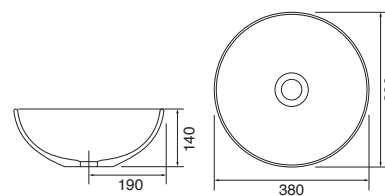

Sit-On Basins

Sit-On Basins are designed to be used with a worktop, creating a stylish, elevated focal point in your bathroom. When planning your layout, consider the overall basin height and opt for lower height units if needed to maintain a comfortable and practical setup.

Toledo

Gloss White. Ceramic. No tap hole. No Overflow.
We recommend using our free flowing unslotted waste with this basin, see [page 289](#).

380w x 380d x 135h mm

Code	Price
9282	£215