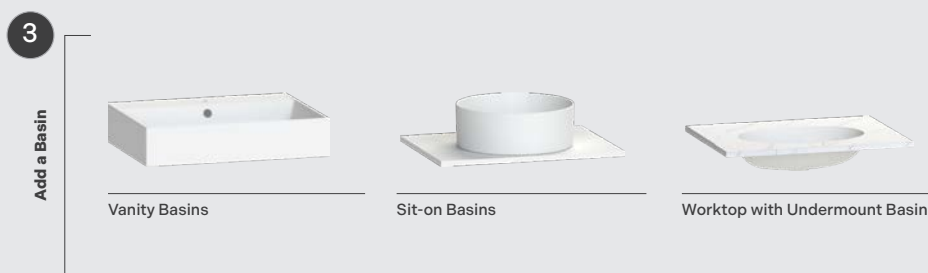

3 Add a Basin

Compatible basins are listed below each vanity and may fit slightly wider than the unit.

The sit-on basins shown are the recommended size and require a worktop. All sit-on basins are universally compatible, but ensure your chosen basin fits your unit's dimensions. Some vanity units need specific worktops, which are available on the collection pages.