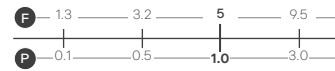

Lori Tall Basin Tap

Reach: 183.5mm
Size: 48w x 290h x 218d mm
Cartridge Type: Ceramic Disc
Waste Type: Colour matched round slotted click waste

Chrome
1113CHR £270