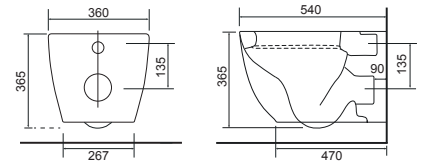

Aurora

Aurora Wall Hung Rimless Pan with Collerina Seat. Supplied with Chrome hinges that are not interchangeable. **36.9329.01** £470

Aurora

Aurora Wall Hung Rimless Pan with Ballina Seat. Supplied with Chrome hinges, see more Type 1 hinges on [page 295](#). **36.9329.02** £470