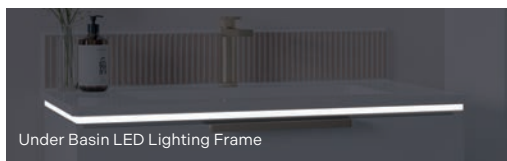

LED Lighting

Under Basin LED Lighting Frame