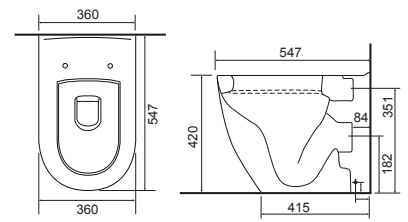

Aurora - Rimless

Aurora BTW Rimless Pan with Ballina Seat Supplied with Chrome hinges, see more Type 1 hinges on **page 295**.

36.9328.02 £480