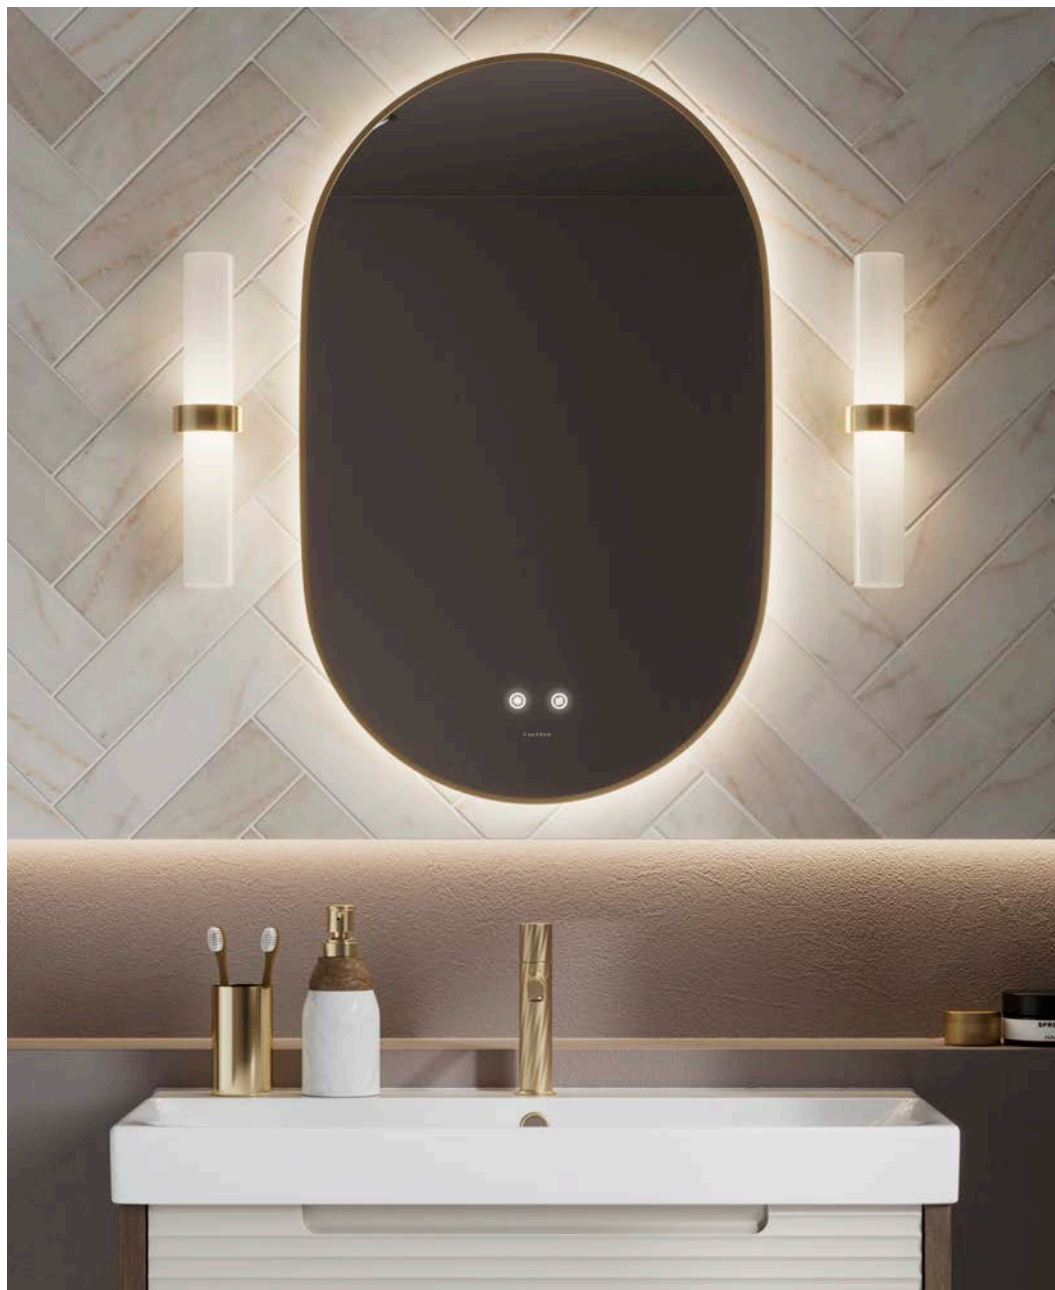

Best Seller

Murello

Sleek, striking, and thoughtfully designed.

Available with a black or brushed brass edge, it frames your space with subtle definition and soft, ambient light.

Edge Finish	Size	Code	Price
● Black	500w x 30d x 800h mm	3678	£480
● Brushed Brass	500w x 30d x 800h mm	3679	£480

Key Features

Control	Two button touch
Lighting	Dimmable LED
LED Warmth	Adjustable colour temperature
Demister	Yes