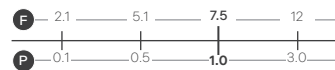

Melfi Tall Basin Tap

Reach: 113mm
Size: 54w x 297h x 151d mm
Cartridge Type: Ceramic Disc
Waste Type: Colour matched round slotted click waste

Chrome
1102CHR £205