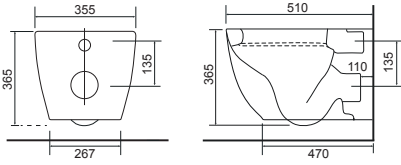

Wall Hung WC Sets

All Calypso WC's include a high quality seat with lift-off functionality, soft-close operation, and secure top-fix fittings as standard.