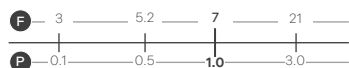

Imola Bath & Shower Mixer

Reach: 147mm
Size: 295w x 295h x 150d mm
Cartridge Type: Quarter Turn Ceramic Disc
Waste Type: Colour matched round slotted click waste

Chrome
2208CHR £250