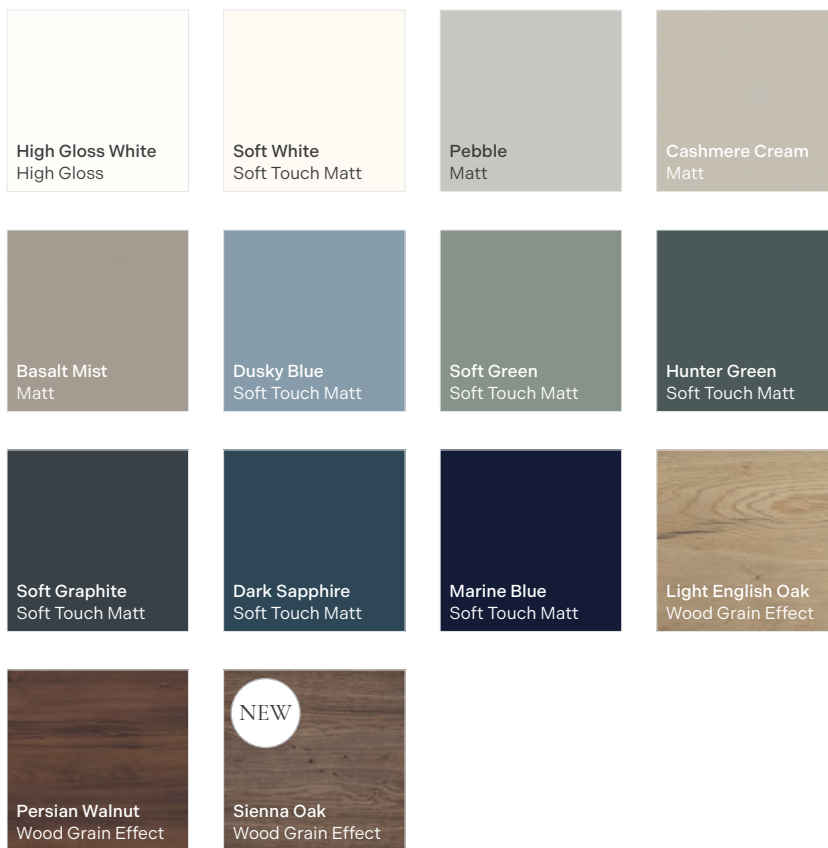

Vanity to Match Fitted Furniture

Brecon collection

Brecon's clean and modern appearance is defined by signature, soft-edge, slab-style fascias. Presented across an incredible variety of glossy, wood grain, metallic or matt styles, the collection offers something for every bathroom. Brecon's simple and contemporary design is an understated classic, complete with soft-close hinges, runners and fixings.