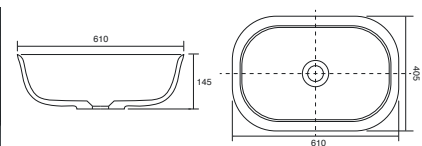

Albarese

Gloss. Cast Marble. No tap hole. No Overflow. We recommend using our free flowing unslotted waste with this basin, see [page 289](#).

610w x 400d x 145h mm

Code

3583

Price

£380