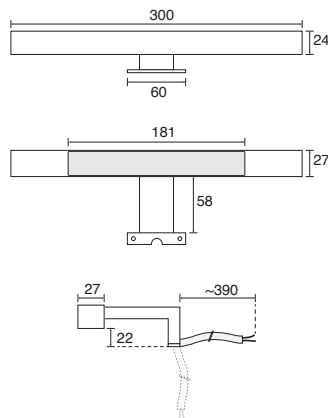

LED Recessed Lighting

LED recessed lighting can be installed to provide illumination throughout the bathroom and to highlight specific areas such as the shower or vanity. Our LED recessed lights are conveniently supplied in packs of four, designed to fit wherever you need with a slim profile and included hardware to ensure an easy setup.

4x1.2W • Transformer Included

29w x 16d x 29h mm	3925	£150

4x1.2W • Transformer Included

29w x 16d x 29h mm	3924	£159

4x2W • Transformer Included • IP67

15w x 41d x 15h mm	3854	£100

LED Wall Unit Lighting

4000K • 4.5W • Mains wired • IP21

300w x 98d x 45h mm	3934	£145

LED Lighting Strips

6w/M. 325lm/M. 3500K LED. LED Driver IP20. Integrated LEDs 5mm wide. Cool Light. Supplied with 12v LED Driver.

0.5 Metre	3927	£75
1 Metre	3928	£90
2 Metre	3929	£120

What is an LED Lighting Strip?

Using an LED lighting strip in your bathroom can enhance both functionality and ambiance. You can install LED strips under cabinets to illuminate the countertop, around the back of mirrors for even lighting, or along the ceiling edges to highlight architectural features.

Supplied in three popular length kits, these lighting strips can be cut to fit any size of unit. The special 3M self-adhesive backing tape allows you to stick them to almost any surface with ease.