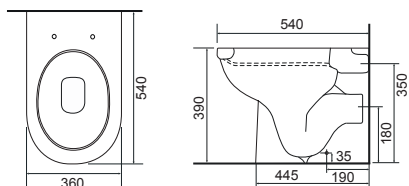

Back To Wall WC Sets

All Calypso WC's include a high quality seat with lift-off functionality, soft-close operation, and secure top-fix fittings as standard.

Madison