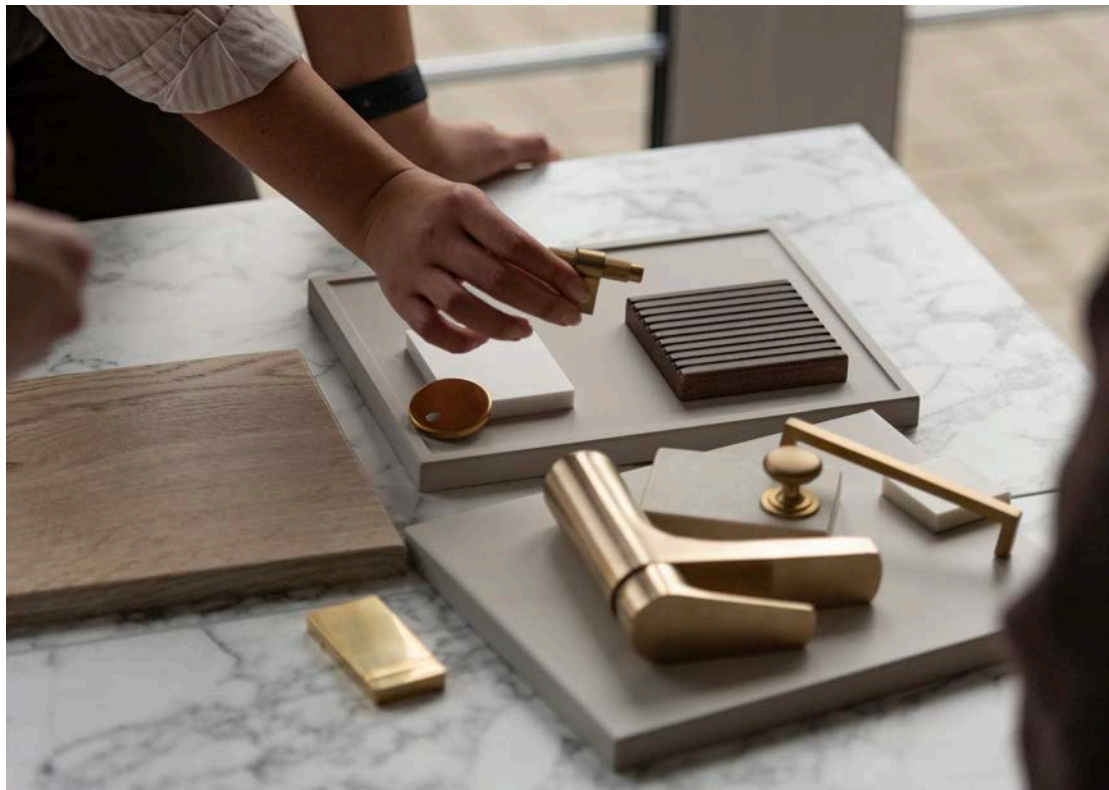

Details that align

Coordinated finishes

Bringing a bathroom together often comes down to the smallest details. Our latest considered selection of Calypso products carries the same finish across key details, helping spaces feel cohesive and well resolved.