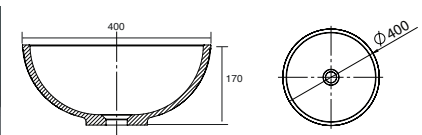

Vinci

Matt White. Cast Marble. No tap hole. No Overflow. We recommend using our free flowing unslotted waste with this basin, see [page 289](#).

400w x 400d x 170h mm

Code

3689

Price

£328