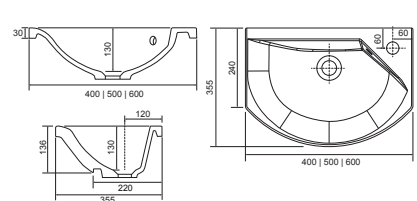

ART Slimline

White. Cast Marble. One tap hole. External Overflow. Supplied with Chrome overflow ring, see more Type 1 overflow rings on **page 282**.

		Code	Price	Suitable Basin/Base Carcass Sizes
Slimline	400w x 355d x 155h mm	37.3174	£345	400mm Slimline
Slimline	500w x 355d x 155h mm	37.3114	£360	500mm Slimline
Slimline	600w x 355d x 155h mm	37.3096	£400	600mm Slimline