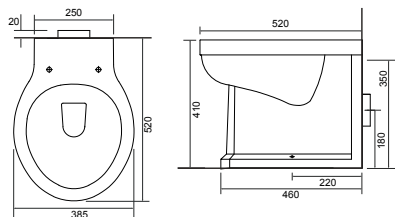

Georgia with Wentworth Coloured Seat

Supplied with Chrome hinges that are not interchangeable

○ Cotton White	36.9170.02	£560	● Slate	36.9170.06	£560
● Portland Stone	36.9170.11	£560	● Maritime Blue	36.9170.07	£560
● Shale	36.9170.04	£560	● Chateau Green	36.9170.08	£560
● Lagoon Mist	36.9170.05	£560			

Close Coupled WC Sets

All Calypso WC's include a high quality seat with lift-off functionality, soft-close operation, and secure top-fix fittings as standard.