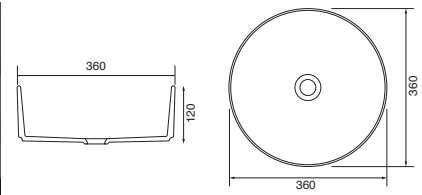

Sit-On Basins

Sit-On Basins are designed to be used with a worktop, creating a stylish, elevated focal point in your bathroom. When planning your layout, consider the overall basin height and opt for lower height units if needed to maintain a comfortable and practical setup.

Indiana

White. Ceramic. No tap hole. No Overflow. We recommend using our free flowing unslotted waste with this basin, see [page 289](#).

360w x 360d x 120h mm

Code

9317

Price

£350