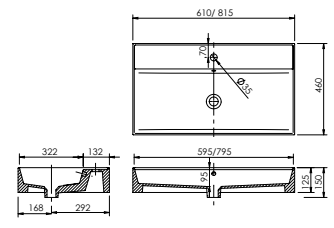

Block Vanity Basins

Block Vanity Basins are taller basins designed to sit above the unit, creating a bold and elevated look. Sized to fit perfectly on our vanity units, they are available in standard widths of 600mm and 800mm.

Monterey - Standard

White. Ceramic. One tap hole. Integrated Overflow. Supplied with Chrome overflow ring, see more Type 3 overflow rings on **page 282**.

		Code	Price	Suitable Vanity Sizes
Standard	610w x 460d x 150h mm	9313	£435	600mm Standard
Standard	815w x 460d x 150h mm	9314	£565	800mm Standard