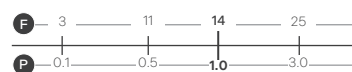

Venicia Basin Tap

Reach: 186mm
Size: 177w x 235h x 235d mm
Cartridge Type: Quarter Turn Ceramic Disc
Waste Type: Colour matched round slotted click waste

Chrome
1155CHR £390