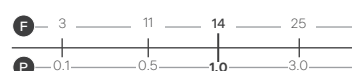

Chrome
1305CHR £430