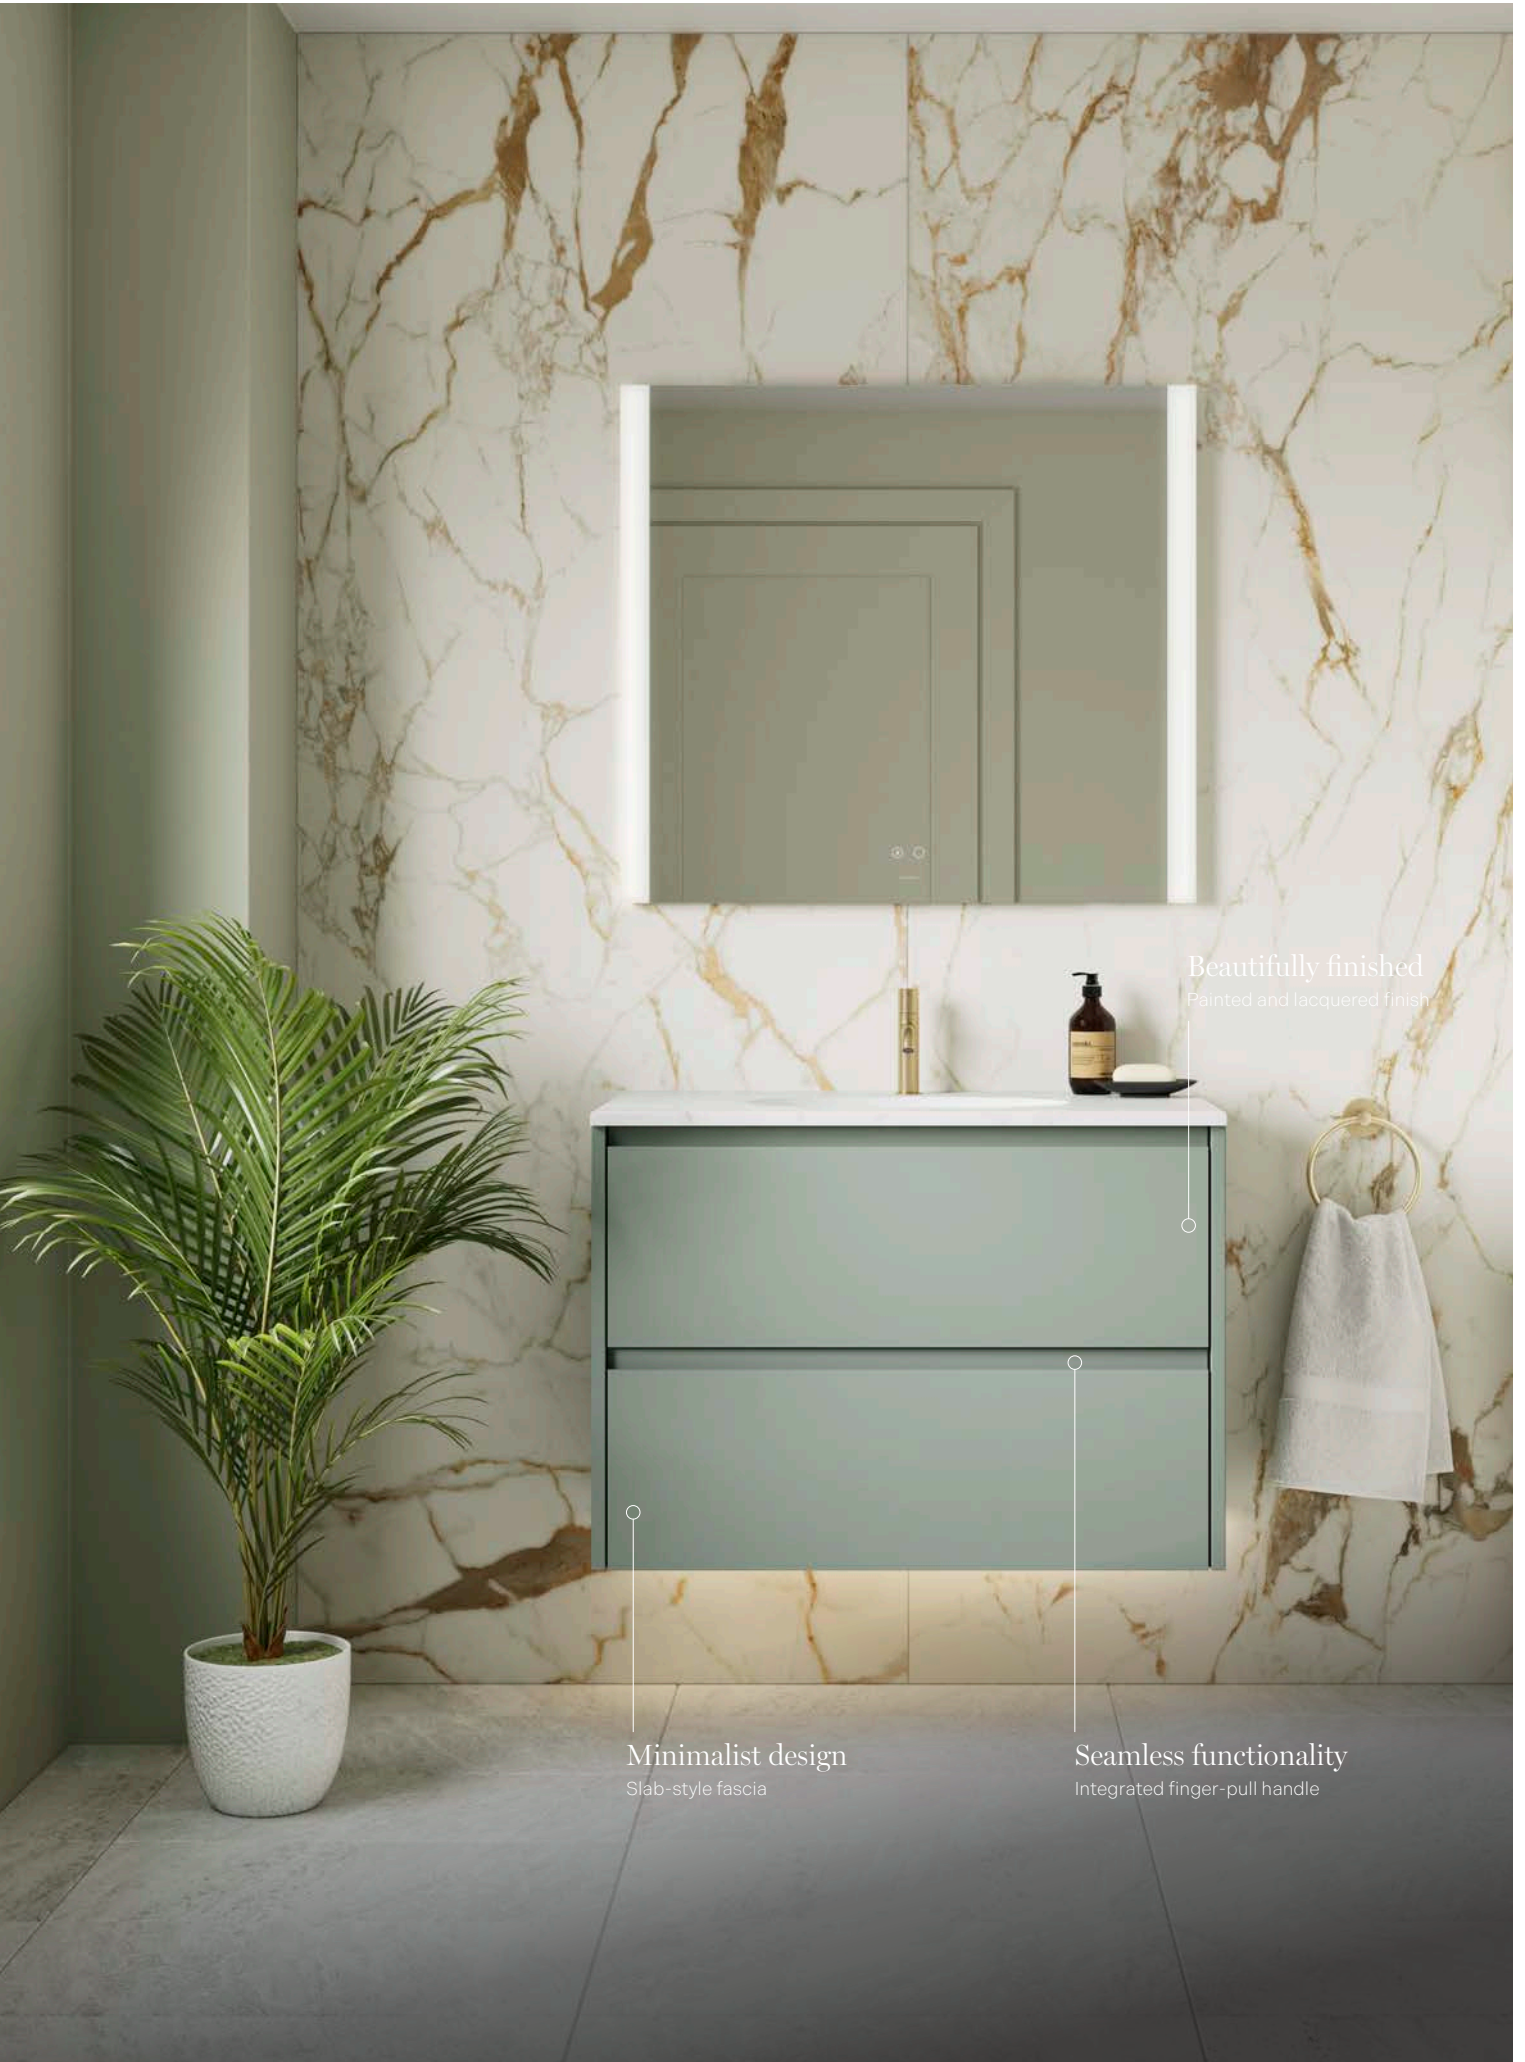

Beautifully finished
Painted and lacquered finish

Minimalist design
Slab-style fascia

Seamless functionality
Integrated finger-pull handle