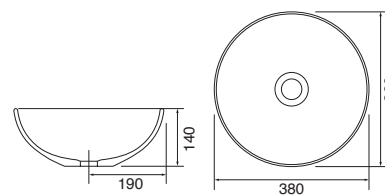

Toledo

Matt White. Ceramic. No tap hole. No Overflow.
We recommend using our free flowing unslotted waste with this basin, see [page 289](#).

380w x 380d x 135h mm

Code	Price
9283	£323