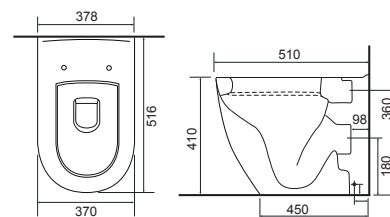

Madison BTW Pan with Beechworth Seat. Supplied with Chrome hinges that are not interchangeable **36.9161.01** £420

Michigan - Rimless

Michigan BTW Rimless Pan with Collerina seat. Supplied with Chrome hinges, see more Type 1 hinges on **page 295**. **36.9304.01** £520