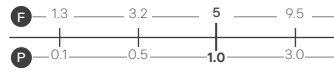

Lori Basin Tap

Reach: 105.5mm
Size: 48w x 144h x 160d mm
Cartridge Type: Ceramic Disc
Waste Type: Colour matched round slotted click waste

Chrome
1112CHR £185