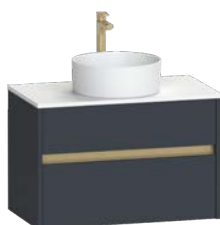

Add a Sit-on Basin and 800 Vanity Worktop

Florida Ceramic	9199	£200
Sit-on bowl collection on page 280		
Worktop Cast Marble	3290	£275
Worktop collection on page 272