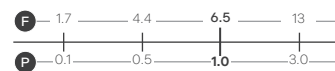

Olite High Basin Tap

Reach: 111mm
Size: 42w x 149h x 132d mm
Cartridge Type: Ceramic Disc
Waste Type: Colour matched round slotted click waste

Chrome
1109CHR £170