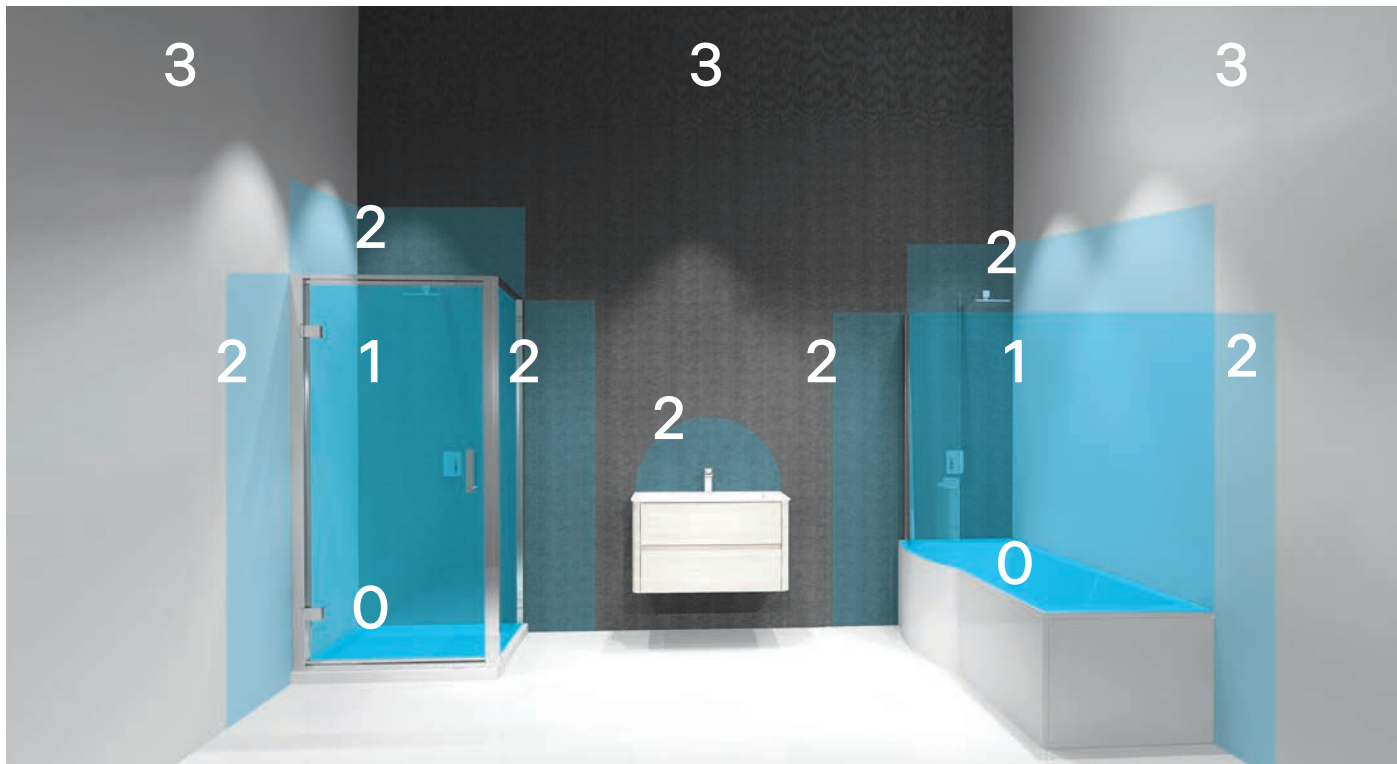

Zoned Lighting

Water and electricity are a dangerous combination so when choosing bathroom lights it is essential that you familiarise yourself with two terms; Bathroom Zones and IP Ratings. When purchasing bathroom lights you need to ensure that the fitting you choose has the relevant IP rating for the zone in which it is to be placed. So what are IP Ratings and Bathroom Zones?

IP RATING 1ST DIGIT			IP RATING 2ND DIGIT		
OBJECT SIZE	PROTECTED AGAINST		PROTECTED AGAINST	TESTED FOR	
0	-	NO PROTECTION.	0	-	NO PROTECTION
1	>50 MM	PROTECTION AGAINST ANY LARGE SURFACE AREA OF THE BODY BUT NOT DELIBERATE TAMPERING OR FORCE.	1	DRIPPING WATER	DRIPPING WATER - NO DAMAGING EFFECT WHEN TESTED AGAINST VERTICAL FALLING WATER DROPS.
2	>12.5 MM	FINGERS OR SIMILAR SIZED TOOLS AND OBJECTS.	2	DRIPPING WATER WHEN TILTED UP TO 15°	VERTICALLY DRIPPING WATER HAS NO DAMAGING EFFECT WHEN THE LIGHT ENCLOSURE IS TILTED AT AN ANGLE UP TO 15° FROM ITS USUAL POSITION.
3	>2.5 MM	THICK WIRES, TOOLS AND SIMILAR-SIZED FOREIGN BODIES.	3	SPRAYING WATER	WATER FALLING AS A SPRAY AT ANY ANGLE UP TO 60° HAS NO DAMAGING EFFECT.
4	>1MM	MOST WIRES, SCREWS, ETC.	4	SPLASHING WATER	WATER SPLASHING AGAINST LIGHT ENCLOSURE FROM ANY DIRECTION HAS NO DAMAGING EFFECT.
5	DUST PROTECTED	Protected against dust, allowing limited ingress. (no harmful deposit)	5	WATER JETS	WATER PROJECTED BY A NOZZLE (6.3MM) AGAINST LIGHT ENCLOSURE FROM ANY DIRECTION SHALL HAVE NO DAMAGING EFFECT.
6	DUST TIGHT	Dust tight. No ingress of dust.	6	POWERFUL WATER JETS	WATER PROJECTED IN POWERFUL JETS (12.5MM NOZZLE) AGAINST THE LIGHT ENCLOSURE FROM ANY DIRECTION HAS NO DAMAGING EFFECT.
			7	IMMERSION UP TO 1M	WATER WON'T INFILTRATE EVEN WHEN LIGHT ENCLOSURE IS IMMERSED IN WATER UP TO 1M IN DEPTH. DURATION OF UPTO 30 MINUETS.
			8	IMMERSION BEYOND 1M	THE EQUIPMENT IS SUITABLE FOR CONTINUOUS IMMERSION IN WATER UNDER. CONDITIONS SPECIFIED BY THE MANUFACTURER.

IP

6 7

IP67. The item is protected from dust and capable of withstanding water immersion upto 1 meter for 30 minutes.

ZONE 0 Covers the areas inside the bath or shower tray. If you decide to illuminate this area the fittings must be low voltage and must have a minimum rating of IP67 making them immersion proof.

ZONE 1 Incorporates the area directly above the bath or shower tray to a height of 2.25m from the floor. A light with a minimum IP44 rating is required for this area. If the light uses a 240V supply, a 30ma RCD (residual current device) must be used to protect the circuit in this zone.

ZONE 2 Covers the area 0.6M outside the bath's perimeter and to a height of 2.25M from the floor. As with Zone 1, a minimum IP44 rating is required for this area.

ZONE 3 Outside zones cover areas which fall outside of zones 0,1 and 2 and are well away from any contact with water. No IP ratings are required for light fittings in this area.