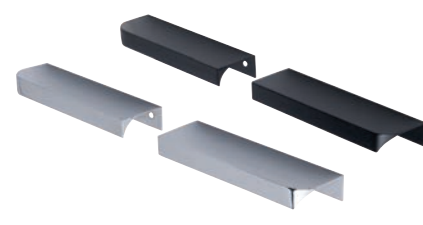

Barretos Two Piece Overhandle

Rear Fixed. Wood screws supplied. L&R handed,
cannot be used in centre of door.
Size: 2x150w x 40d x 20h mm

Chrome	3343CHR	£32
Black	3343BLK	£32