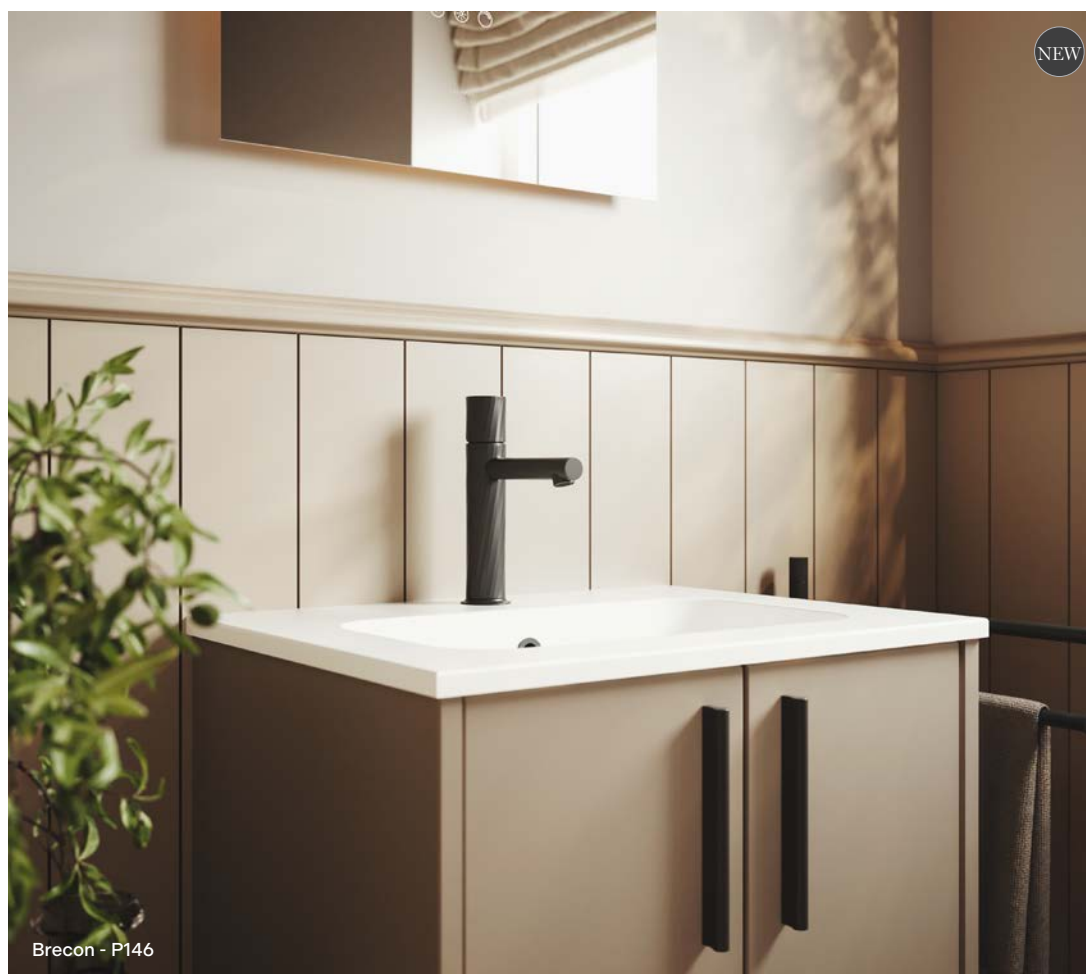

Calypso

Vanity to Match Fitted Furniture

Sophisticated and versatile, our Vanity to Match Fitted Furniture collections are designed to stand alone or complement our larger Calypso Fitted Furniture range, offering versatility in your bathroom design. With a wide range of finishes across eight collections, we are confident you will find the perfect fit for your needs.

Our Vanity to Match Fitted Furniture is crafted to offer an ideal solution for homes looking to optimise space while prioritising ample storage. This ensures that not only do you get a beautifully crafted and luxurious bathroom, but also a practical solution for your space.

Plus, all Calypso products come with a 5-Year Guarantee for your peace of mind.