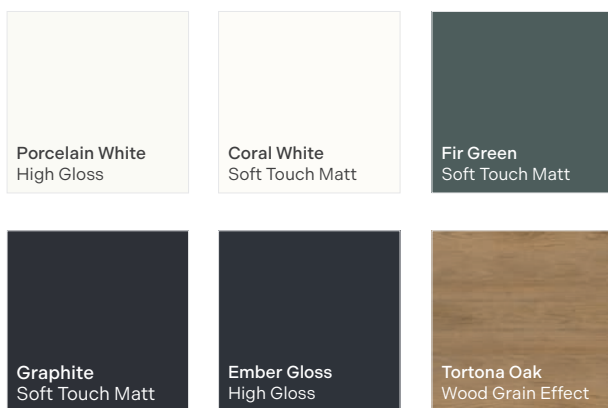

Smooth Finish

Fluted Finish

Furniture Features

Modern Curved Design

A sophisticated, curved front profile.

Smooth or Fluted

Choose between a sleek smooth front or a fluted design.

Integrated Handle Design