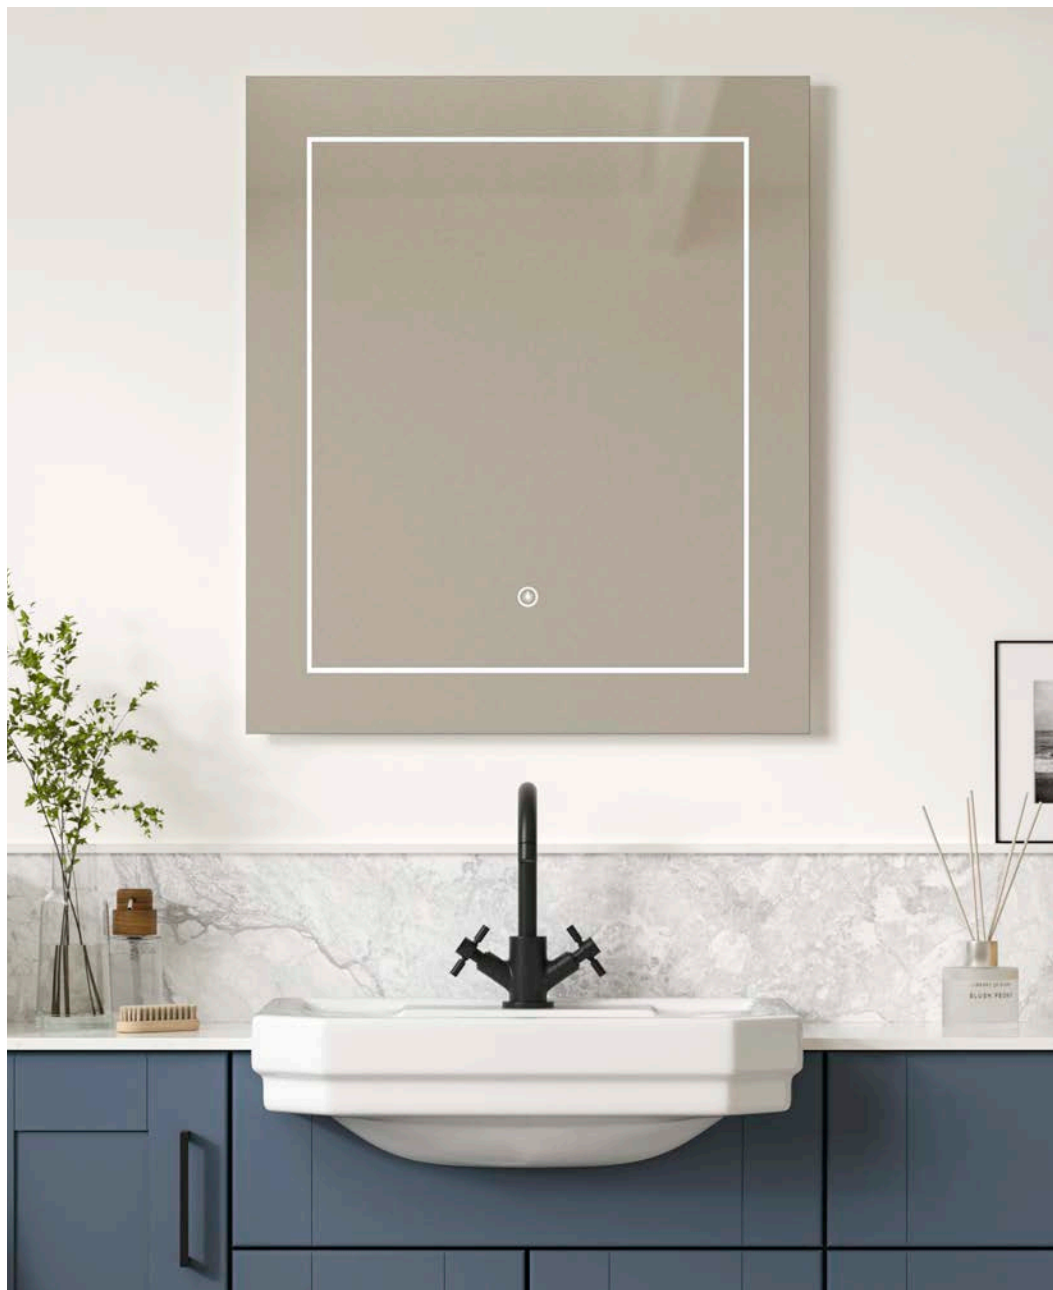

Avelar

*Avelar brings a sense of modern **elegance** to the everyday.*

A distinctive etched glass inner detail adds depth and interest, while the bright white front-lit LED delivers clear, focused illumination.

Size	Code	Price
500w x 25d x 700h mm	3394	£399
600w x 25d x 700h mm	3395	£410
1000w x 25d x 500h mm	3396	£470

Key Features

Control	One button touch
Lighting	Dimmable LED
Demister	Yes