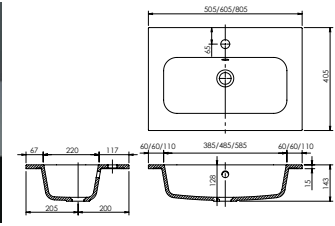

Vanity Basins

Vanity Basins are sized to fit perfectly on our vanity units, available in standard widths of 600mm, 800mm, and 1200mm. Designed for a seamless fit and optimal functionality in a variety of bathroom layouts.

Idro - Slimline

White. Cast Marble. One tap hole. External Overflow. Supplied with Chrome overflow ring, see more Type 1 overflow rings on [page 282](#).

		Code	Price	Suitable Basin/Base Carcass Sizes
Slimline	500w x 405d x 140h mm	9260	£295	500mm Slimline
Slimline	600w x 405d x 140h mm	9261	£328	600mm Slimline
Slimline	800w x 405d x 140h mm	9262	£415	800mm Slimline