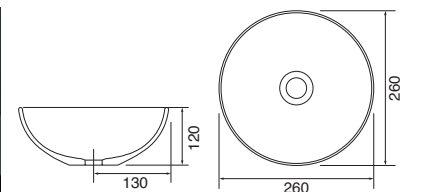

Tucson

White. Ceramic. No tap hole. No Overflow. We recommend using our free flowing unslotted waste with this basin, see **page 289**.

	Code	Price
260w x 260d x 120h mm	9169	£210