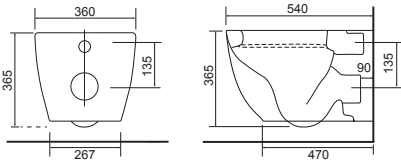

Wall Hung WC Sets

All Calypso WC's include a high quality seat with lift-off functionality, soft-close operation, and secure top-fix fittings as standard.

Daytona

Daytona Wall Hung Rimless Pan with Borden Seat. Supplied with Chrome hinges, see more Type 1 hinges on [page 295](#). **36.9323.01** £475

Riverdale

Riverdale Wall Hung Rimless Pan with Collerina Seat. Supplied with Chrome hinges, see more Type 1 hinges on [page 295](#). **36.9326.01** £495

Aurora

Aurora Wall Hung Rimless Pan with Collerina Seat. Supplied with Chrome hinges that are not interchangeable. **36.9329.01** £470

Aurora

Aurora Wall Hung Rimless Pan with Ballina Seat. Supplied with Chrome hinges, see more Type 1 hinges on [page 295](#). **36.9329.02** £470

Charlotte

Charlotte Wall Hung Pan with Temora Seat. Supplied with Chrome hinges, see more Type 1 hinges on [page 295](#). **36.9116.01** £670

WHAT IS A RIMLESS PAN?

Traditional toilets distribute the flush water through a series of holes around the underside of the rim of the pan. However, the 'Rimless' pan does away with this under-rim, meaning the water can flow faster and with no hindrance to create an enhanced flush.

The rimless toilet looks no different on the outside.

The main difference is that the pan boasts a smooth bowl with reduced areas for bacteria or lime-scale to build up and settle, which makes a significant difference for cleaning and improved hygiene compared to traditional pans.

Highest standards of Hygiene

No hidden spaces for germs to harbour.
Allows for easy cleaning.

Perfect cleaning

Unique flush system means the water flows both vertical and around the rim covering the entire surface.

Quieter & Faster

Rimless technology allows for a more silent and faster flush than standard WC pans.