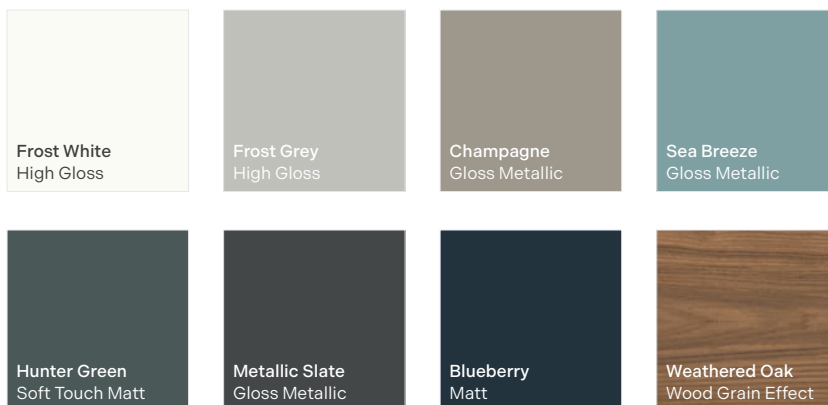

Vanity to Match Fitted Furniture

Bowland collection

Bowland features a sleek and modern slab-style fascia with a contemporary inset profile. This sophisticated design offers high gloss options with fascias and panels, enhanced by glass-effect edging for added refinement. Alternatively, choose from a range of matt finishes, complemented by matching edging, to create a seamless and stylish look.