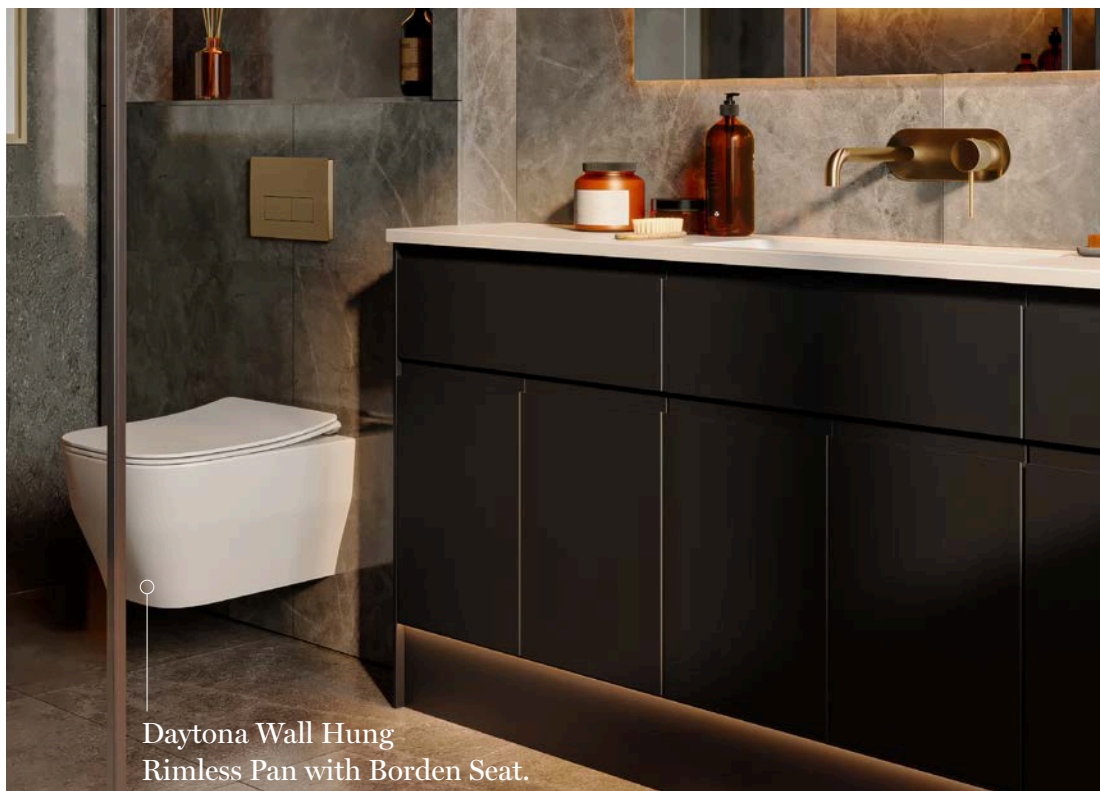

Daytona Wall Hung Rimless Pan with Borden Seat.