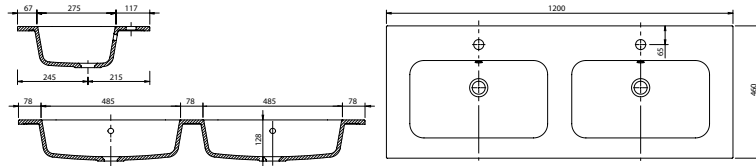

Vanity Basins

Vanity Basins are sized to fit perfectly on our vanity units, available in standard widths of 600mm, 800mm, and 1200mm. Designed for a seamless fit and optimal functionality in a variety of bathroom layouts.

Idro - Slimline

White. Cast Marble. One tap hole. External Overflow. Supplied with Chrome overflow ring, see more Type 1 overflow rings on [page 282](#).

		Code	Price	Suitable Basin/Base Carcass Sizes
Slimline	500w x 405d x 140h mm	9260	£295	500mm Slimline
Slimline	600w x 405d x 140h mm	9261	£328	600mm Slimline
Slimline	800w x 405d x 140h mm	9262	£415	800mm Slimline

Idro

White. Cast Marble. External Overflow. Supplied with Chrome overflow ring, see more Type 1 overflow rings on [page 282](#).

		Code	Code	Price	Suitable Vanity Sizes
		NTH	1TH		
Standard - Gloss	600w x 460d x 140h mm	9332	9232	£315	600mm Standard
Standard - Matt	600w x 460d x 140h mm	9333	9233	£315	600mm Standard
Standard - Gloss	800w x 460d x 140h mm	9263	£400		800mm Standard

Idro

White. Cast Marble. External Overflow. Supplied with Chrome overflow ring, see more Type 1 overflow rings on [page 282](#).

		Code	Code	Price	Suitable Vanity Sizes
		NTH	2TH		
Standard - Gloss	1200w x 460d x 140h mm	9338	9238	£595	1200mm Vanity 2x 600mm Vanity
Standard - Matt	1200w x 460d x 140h mm	9339	9239	£595	1200mm Vanity 2x 600mm Vanity

Orani

White. Cast Marble. External Overflow. Supplied with Chrome overflow rings, see more Type 1 overflow rings on [page 282](#).

		Code	Code	Price	Suitable Vanity Sizes
		NTH	2TH		
Standard - Gloss	1210w x 460d x 138h mm	9344	9244	£400	1200mm Vanity 2x 600mm Vanity