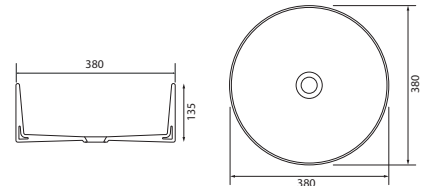

Florida

White. Ceramic. No tap hole. No Overflow. We recommend using our free flowing unslotted waste with this basin, see **page 289**.

	Code	Price
380w x 380d x 135h mm	9199	£200