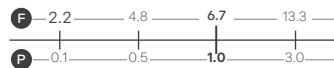

Chrome
1133CHR £328