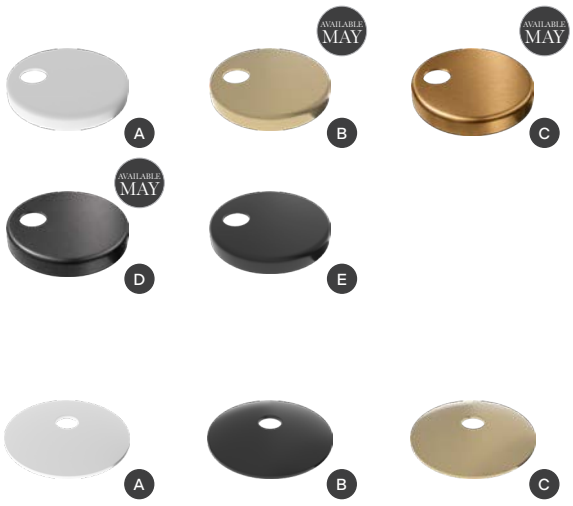

WC Hinge Covers

WC Hinge Covers

Please check individual WC for compatible hinge type.

Type 1 - Large Cap

A - White	46w x 46d x 5h mm	7472.21	£28
B - Natural Brushed Brass	46w x 46d x 5h mm	7472.27	£34
C - Brushed Bronze	46w x 46d x 5h mm	7472.28	£34
D - Gunmetal	46w x 46d x 5h mm	7472.29	£34
E - Matt Black	46w x 46d x 5h mm	7472.22	£28

Type 2 - Hinge Cover

A - White	46w x 46d x 5h mm	7472.24	£28
B - Brushed Brass	46w x 46d x 5h mm	7472.26	£36
C - Matt Black	46w x 46d x 5h mm	7472.25	£28