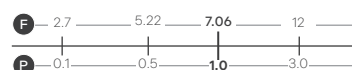

Chrome
1119CHR £244