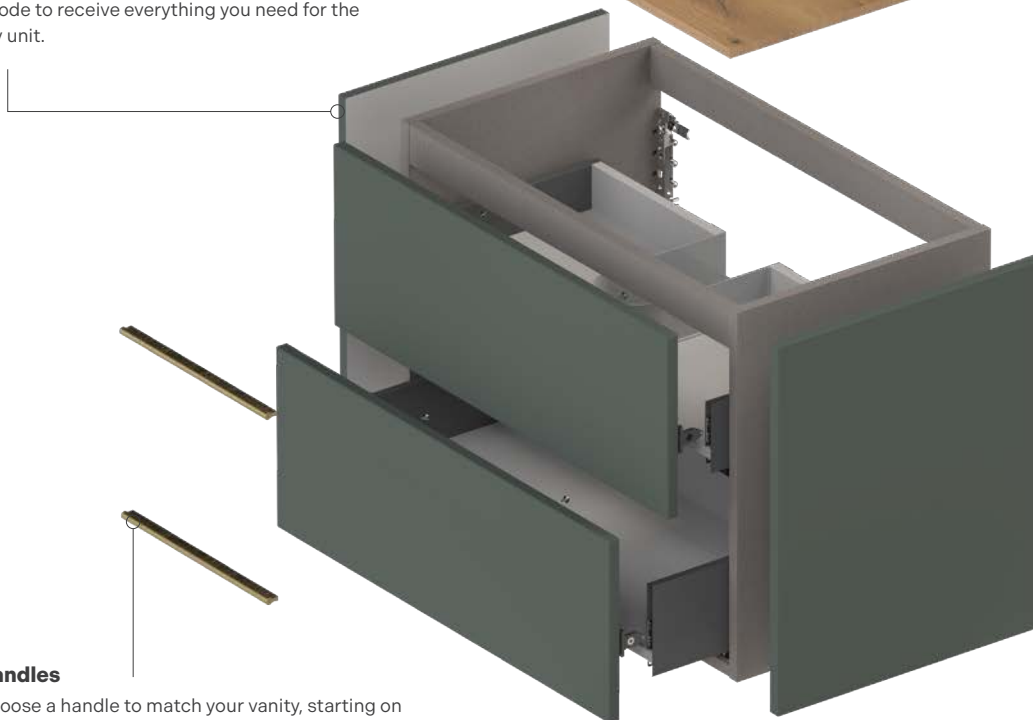

Worktops

If you're using a Sit-on basin, you will need a worktop. You can find compatible worktops below each vanity unit. For universal worktop options see **page 272**.

Vanity Units

Vanity to Match Fitted Furniture units includes a pre-assembled carcass, along with fascias, end panels, and a plinth (if required). Simply order using one code to receive everything you need for the vanity unit.