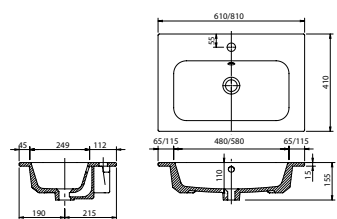

Chandler

White. Ceramic. One tap hole. Integrated Overflow. Supplied with Chrome overflow ring, see more Type 3 overflow rings on **page 282**.

		Code	Price	Suitable Vanity Sizes
Standard	615w x 410d x 155h mm	9290	£365	600mm
Standard	810w x 410d x 155h mm	9303	£430	800mm