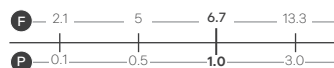

Chrome
1021CHR £345