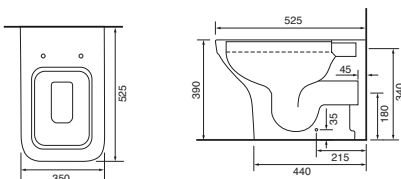

Denver

Denver BTW Pan with Kempsey Seat. Supplied with Chrome hinges that are not interchangeable

36.9076.02 £585