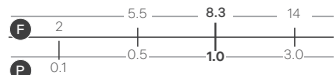

Chrome
1144CHR £240