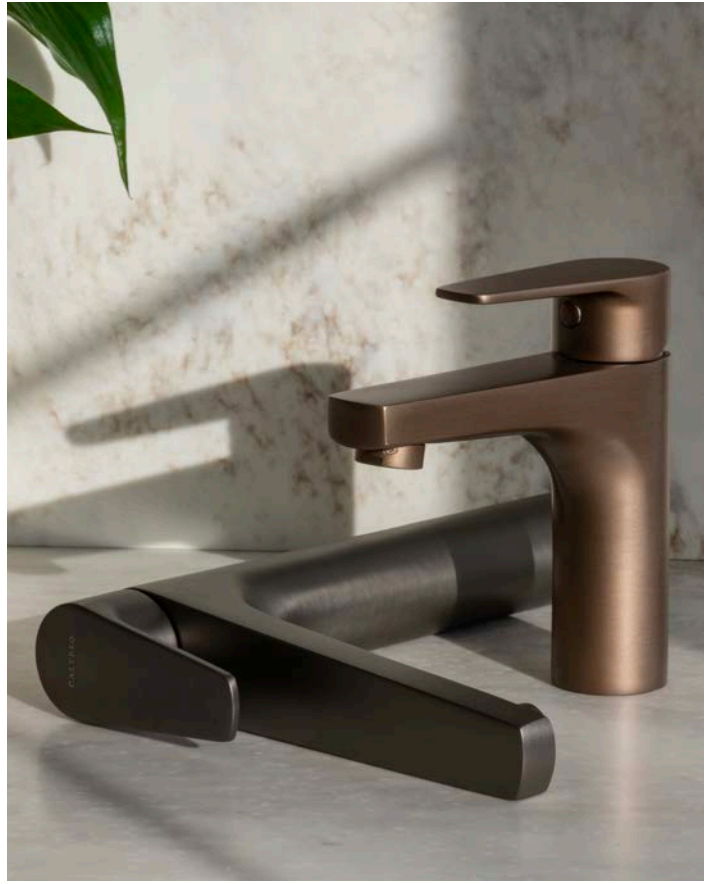

Down to the smallest detail

Designed to coordinate

Bringing a bathroom together often comes down to the details. By extending the same finishes across a considered selection of taps, handles, flush plates, and fittings, Calypso makes it easier to create spaces that feel cohesive and well resolved.

Chrome, Matt Black, Brushed Brass, Brushed Bronze, and Gunmetal are now available across key elements of the bathroom, allowing each detail to sit comfortably alongside the next. The result is a space that feels intentional rather than assembled, with finishes that work quietly together.

These coordinated finishes are available across selected basin, tall, and wall mounted taps, furniture handles, flush plates and buttons, as well as smaller details such as overflow rings and hinge covers. Each has been chosen to support a more unified bathroom without unnecessary complexity.

Find the new **Coordinated finishes** section on **page 264**.