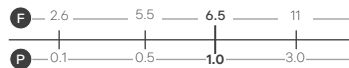

Imola 3 Hole Basin Tap

Reach: 185mm
Size: 260w x 250h x 220d mm
Cartridge Type: Quarter Turn Ceramic Disc
Waste Type: Colour matched round slotted click waste

Chrome
1166CHR £370