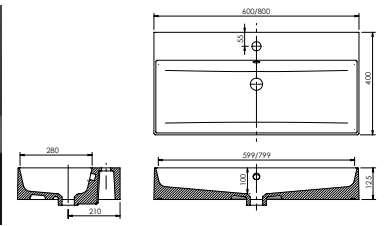

Panama - Standard

White. Ceramic. One tap hole. Integrated Overflow. Supplied with Chrome overflow ring, see more Type 3 overflow rings on **page 282**.

		Code	Price	Suitable Vanity Sizes
Standard	610w x 460d x 170h mm	9315	£365	600mm Standard
Standard	815w x 465d x 175h mm	9316	£465	800mm Standard