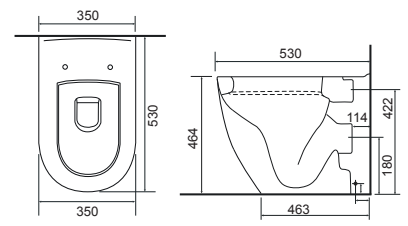

Cleveland Comfort Height - Rimless

Cleveland BTW Comfort Height Rimless Pan with Ballina Seat. Not suitable for use with 400mm WC units Supplied with Chrome hinges, see more Type 2 hinges on **page 295**.

36.9181.01 £485