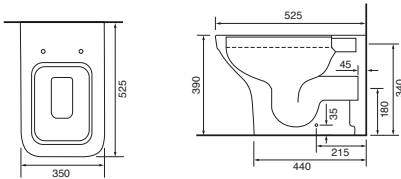

Denver

Denver BTW Pan with Casula Seat. Supplied with Chrome hinges, see more Type 1 hinges on **page 295**.

36.9076.01 £575