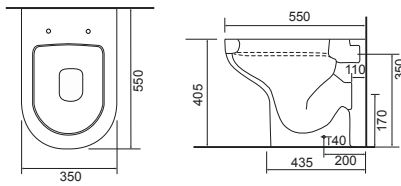

Charlotte

Charlotte BTW Pan with Temora Seat. Supplied with Chrome hinges, see more Type 1 hinges on **page 295**.

36.9110.01 £625