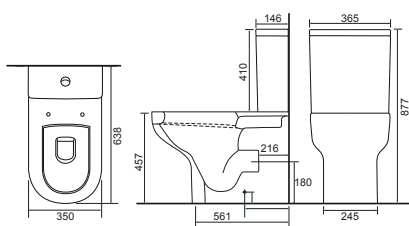

Cleveland Comfort Height

Cleveland CC Comfort Height Rimless Pan & Cistern with Ballina Seat. Supplied with Chrome hinges, see more Type 2 hinges on **page 295**. **36.9182.01** £760