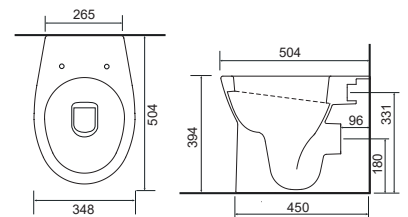

Denville

Denville BTW Pan with Hillston Seat. Supplied with Chrome hinges that are not interchangeable

36.9178.01 £310