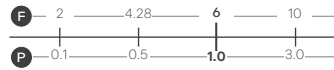

Cento Basin Tap

Reach: 117.5mm
Size: 145w x 240h x 160d mm
Cartridge Type: Ceramic Disc
Waste Type: Colour matched round slotted click waste

Chrome
1129CHR £210