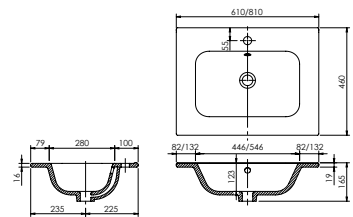

Serrenti

White. Ceramic. One tap hole. Integrated Overflow. Supplied with Chrome overflow ring, see more Type 3 / Type 4 overflow rings on **page 282**.

		Code		Price	Suitable Vanity Sizes
		NTH	1TH		
Standard	610w x 460d x 155h mm	9354	9200	£207	600mm Standard
Standard	810w x 460d x 155h mm	9355	9201	£243	800mm Standard