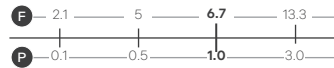

Busca Basin Tap

Reach: 117.5mm
Size: 42w x 115h x 138d mm
Cartridge Type: Ceramic Disc
Waste Type: Colour matched round slotted click waste

Chrome
1123CHR £170