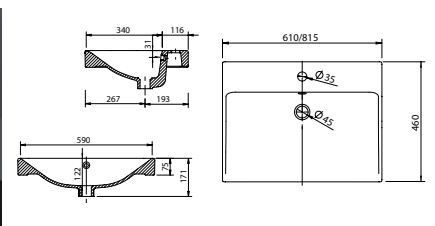

Panama - Standard

White. Ceramic. One tap hole. Integrated Overflow. Supplied with Chrome overflow ring, see more Type 3 overflow rings on **page 282**.

		Code	Price	Suitable Vanity Sizes
Standard	610w x 460d x 170h mm	9315	£365	600mm Standard
Standard	815w x 465d x 175h mm	9316	£465	800mm Standard