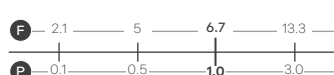

Chrome
1164CHR £328

Matt Black
1164MBK £450

Brushed Brass
1164BBR £510

Aquila Tall Basin Tap

Reach: 150mm
 Size: 38w x 306h x 182d mm
 Cartridge Type: Ceramic Disc
 Waste Type: Colour matched round slotted click waste