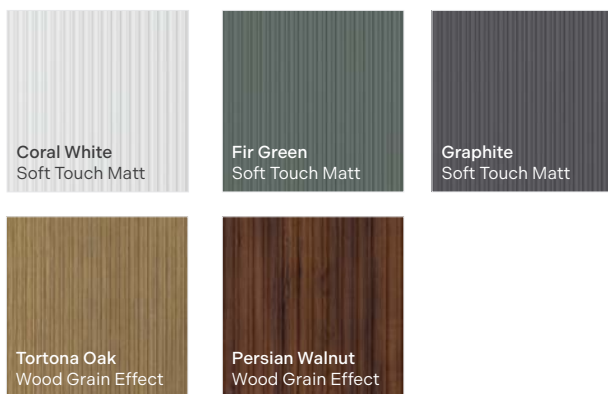

Fluted Finish