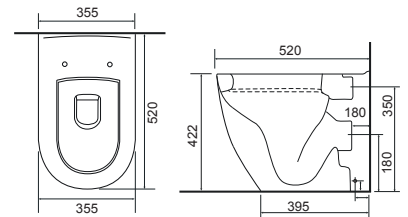

Daytona - Rimless

Daytona BTW Rimless Pan with Borden Seat Supplied with Chrome hinges, see more Type 1 hinges on **page 295**.

36.9322.01 £475