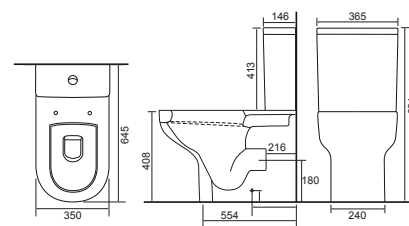

Close Coupled WC Sets

All Calypso WC's include a high quality seat with lift-off functionality, soft-close operation, and secure top-fix fittings as standard.

Charlotte

Charlotte CC Pan & Cistern with Temora Seat. Supplied with Chrome hinges, see more Type 1 hinges on **page 295**. **36.9111.01** £910