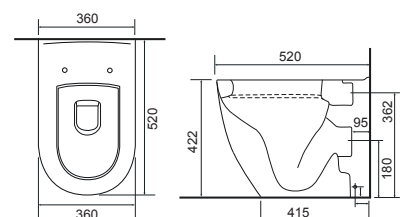

Riverdale - Rimless

Riverdale BTW Rimless Pan with Collerina Seat. Supplied with Chrome hinges, see more Type 1 hinges on **page 295**.

36.9325.01 £495