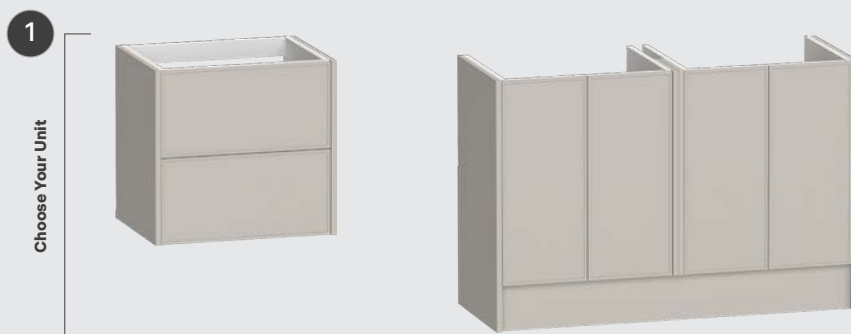

Vanity to Match Fitted Furniture Guide

Our Vanity to Match Fitted Furniture collections are designed to stand alone or be used to complement our larger Calypso fitted furniture range, offering versatility in your bathroom design.

This guide will walk you through the simple steps to order and assemble your vanity unit for a stylish bathroom upgrade.

Design your vanity in four simple steps

1 Choose Your Unit

Browse the Vanity to Match Fitted Furniture section of the brochure to find your perfect vanity unit. When you order using a unit kit code, all of the parts that you need for assembly are included.