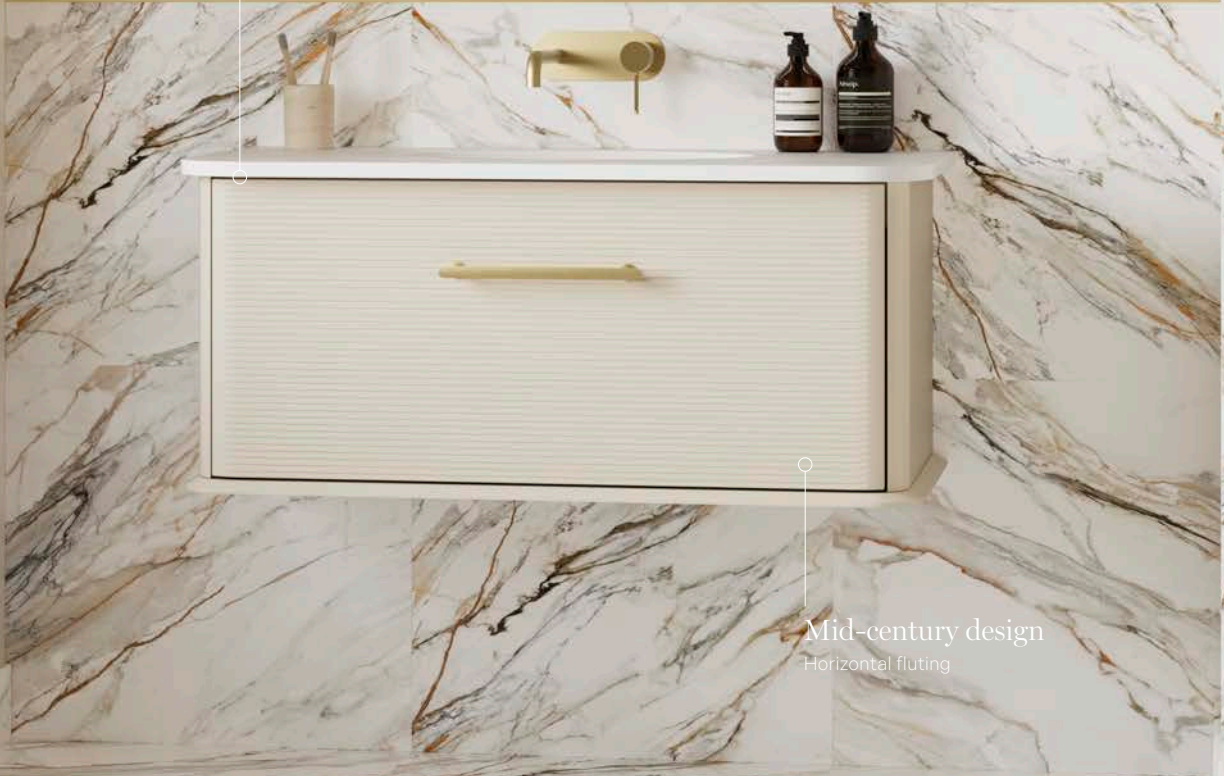

High-quality soft-close runners, hinges, and hardware for smooth, quiet operation.

Smart Storage Solutions

Complementary storage units that add style and practicality to your bathroom.

Solid Surface Worktop
With undermount or sit-on basin