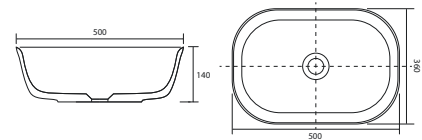

Dakota

White. Ceramic. No tap hole. No Overflow. We recommend using our free flowing unslotted waste with this basin, see **page 289**.

	Code	Price
500w x 355d x 145h mm	9294	£159