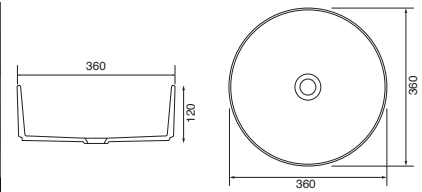

Indiana

Matt Black. Ceramic. No tap hole. No Overflow. We recommend using our free flowing unslotted waste with this basin, see [page 289](#).

360w x 360d x 120h mm

Code

9318

Price

£440