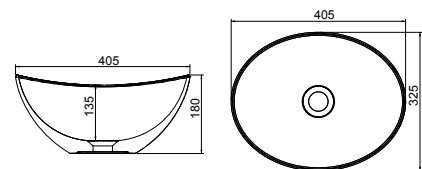

Fremont

White. Ceramic. No tap hole. No Overflow. We recommend using our free flowing unslotted waste with this basin, see **page 289**.

	Code	Price
405w x 325d x 180h mm	9113	£210