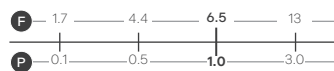

Chrome
1101CHR £140

Melfi Tall Basin Tap

Reach: 113mm
Size: 54w x 297h x 151d mm
Cartridge Type: Ceramic Disc
Waste Type: Colour matched round slotted click waste

Chrome
1102CHR £205

Olite Basin Tap

Reach: 111mm
Size: 42w x 149h x 132d mm
Cartridge Type: Ceramic Disc
Waste Type: Colour matched round slotted click waste