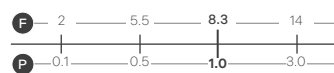

Chrome
1126CHR £155

Matt Black
1126MBK £210

Brushed Brass
1126BBR £280

Modern Taps

Lonato Basin Tap

Reach: 135mm
Size: 35w x 164h x 172d mm
Cartridge Type: Ceramic Disc
Waste Type: Colour matched round slotted click waste