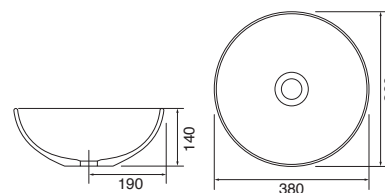

Toledo

Black. Ceramic. No tap hole. No Overflow.
We recommend using our free flowing unslotted waste with this basin, see [page 289](#).

380w x 380d x 135h mm

Code	Price
9285	£323