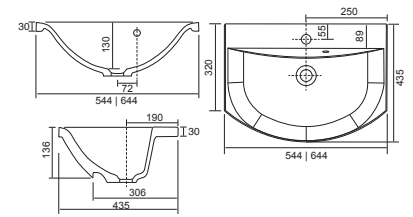

Semi Recessed Basins

Semi recessed basins are designed to be partially rebated into the worktop over a basin unit and projecting forwards slightly to offer an ergonomic design. All models include a cutting template, for a perfect fit when scribing the upper fascia panel to the basin.

ART Shoulder

White. Cast Marble. One tap hole. Integrated Overflow. Supplied with Chrome overflow ring, see more Type 2 / Type 3 overflow rings on **page 282**.

		Code	Price	Suitable Basin/Base Carcass Sizes
Standard	544w x 435d x 30h mm	37.3852	£360	500mm Standard
Standard	644w x 435d x 30h mm	37.3853	£400	600mm Standard