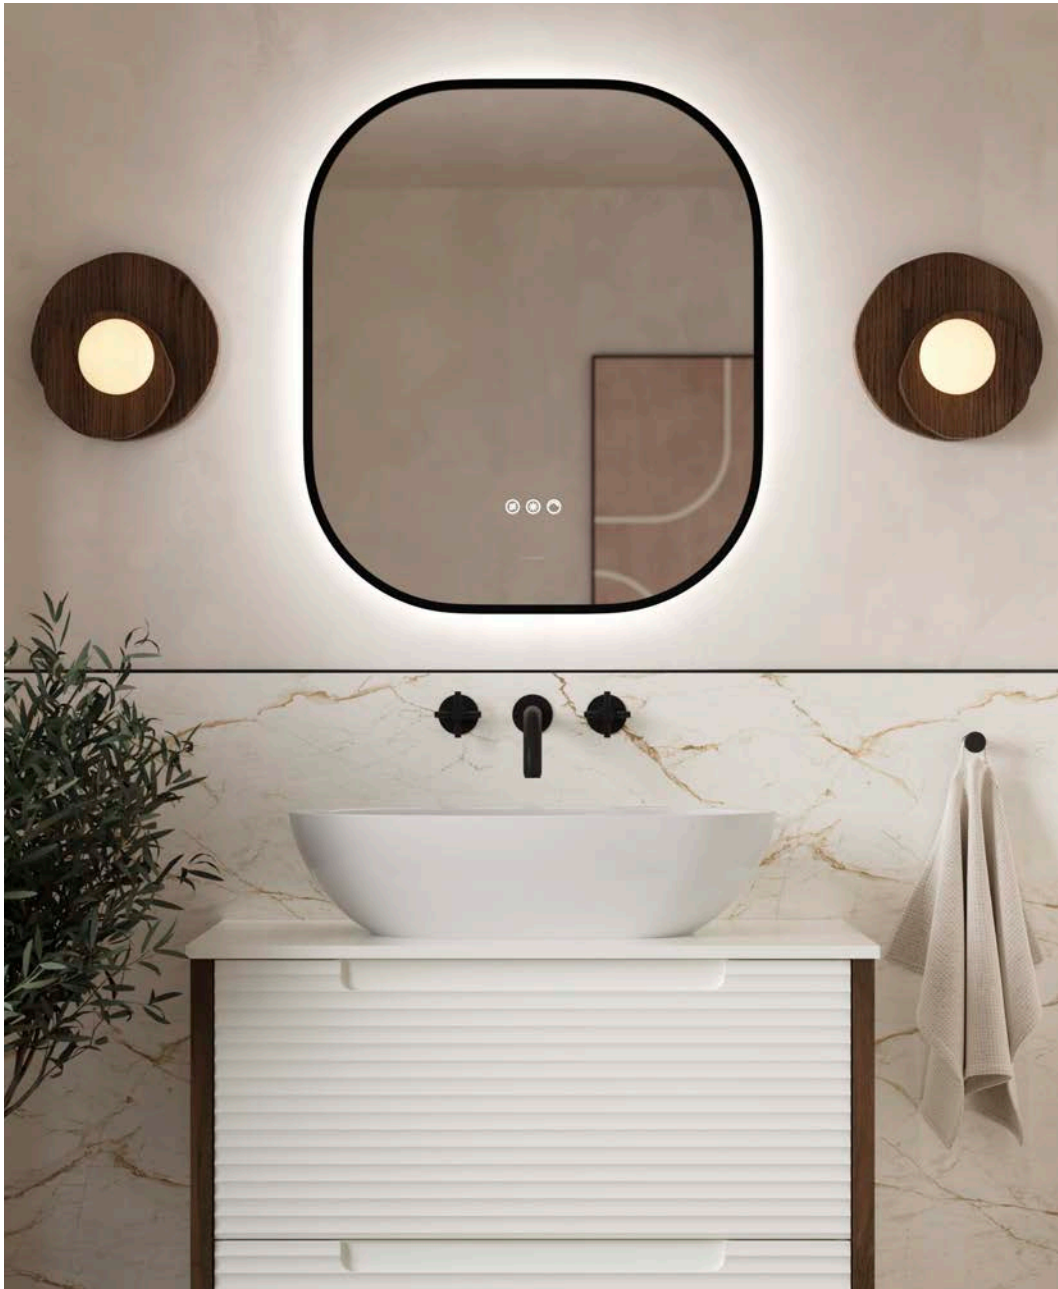

Marbella

Marbella is a timeless piece that brings quiet elegance to any space.

Its soft backlit glow and gently rounded corners create a refined silhouette, complemented by your choice of Gold, Black, or mirrored edging.

Edge Finish	Size	Code	Price
● Plain	600w x 30d x 700h mm	3376	£390
● Gold	600w x 30d x 700h mm	3377	£460
● Black	600w x 30d x 700h mm	3378	£424
● Plain	800w x 30d x 700h mm	3806	£450
● Gold	800w x 30d x 700h mm	3807	£525
● Black	800w x 30d x 700h mm	3808	£490
● Plain	1000w x 30d x 700h mm	3809	£490
● Gold	1000w x 30d x 700h mm	3810	£570
● Black	1000w x 30d x 700h mm	3811	£530

Key Features

Control	Three button touch
Lighting	Dimmable LED
LED Warmth	Adjustable colour temperature
Demister	Yes