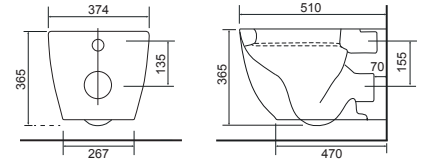

Daytona

Daytona Wall Hung Rimless Pan with Borden Seat. Supplied with Chrome hinges, see more Type 1 hinges on [page 295](#). **36.9323.01** £475

Riverdale

Riverdale Wall Hung Rimless Pan with Collerina Seat. Supplied with Chrome hinges, see more Type 1 hinges on [page 295](#). **36.9326.01** £495