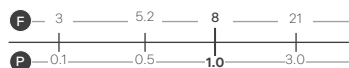

Reach: 225mm
 Size: 225w x 105h x 220d mm
 Cartridge Type: Quarter Turn Ceramic Disc
 Waste Type: Colour matched round slotted click waste

Chrome
1167CHR £205

Matt Black
1167MBK £260

Imola Bath Filler

Reach: 147mm
 Size: 295w x 295h x 150d mm
 Cartridge Type: Quarter Turn Ceramic Disc
 Waste Type: Colour matched round slotted click waste