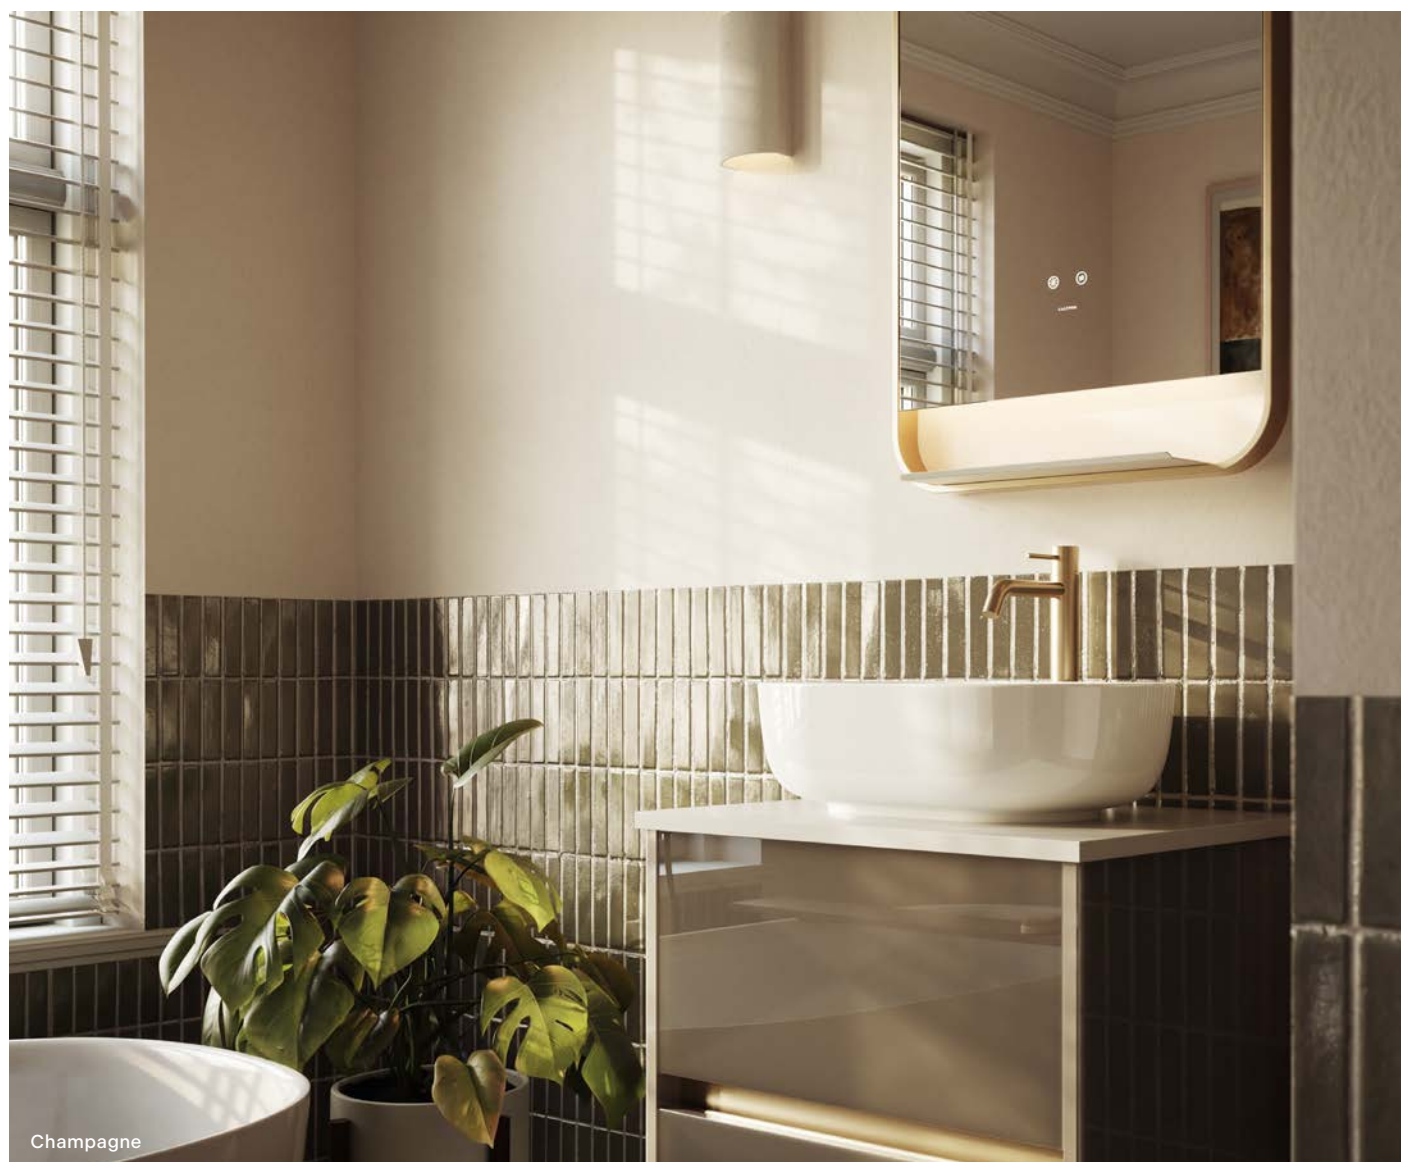

Champagne

A composed vanity area that sits naturally within Bowland fitted furniture, creating a calm, integrated space.

Room includes: Dakota White Ceramic Sit-On Basin, Aquila Tall Brushed Brass Tap, White Fusion Square-Edged 20mm Worktop, Denville BTW Pan with Hillston Seat and Torla 600 Mirror.

Champagne