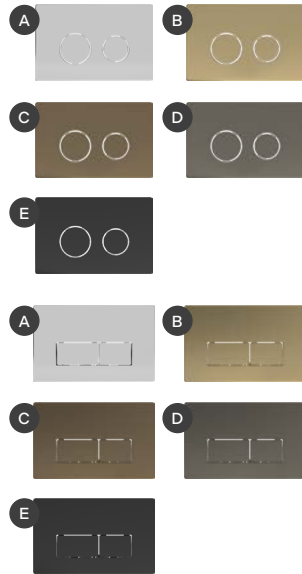

WC Cisterns & Wall Hung WC Frames

Concealed Cistern - Behind Wall Installation NEW

Suitable for mounting behind an existing wall and for use with back-to-wall WC pans or with a WC frame for wall-hung installations within WC units. Compatible with all Calypso WC units and cisterns. Features a front-operated dual flush system with 3/6-litre flush volumes, a quiet hydraulic float valve, and an insulated cistern to reduce noise and prevent condensation.

Size: 490w x 85d x 473h mm

Concealed Cistern	490w x 85d x 473h mm	3230	£195

Compatible Flush Plate - Circa

A - Chrome - Push Button	250w x 160h x 10d mm	7225CHR	£65
B - Brushed Brass - Push Button	250w x 160h x 10d mm	7225BBR	£149
C - Brushed Bronze - Push Button	250w x 160h x 10d mm	7225BBZ	£149
D - Gunmetal - Push Button	250w x 160h x 10d mm	7225GML	£149
E - Matt Black - Push Button	250w x 160h x 10d mm	7225MBK	£65

Compatible Flush Plate - Linea

A - Chrome - Push Button	250w x 160h x 10d mm	7226CHR	£65
B - Brushed Brass - Push Button	250w x 160h x 10d mm	7226BBR	£149
C - Brushed Bronze - Push Button	250w x 160h x 10d mm	7226BBZ	£149
D - Gunmetal - Push Button	250w x 160h x 10d mm	7226GML	£149
E - Matt Black - Push Button	250w x 160h x 10d mm	7226MBK	£65