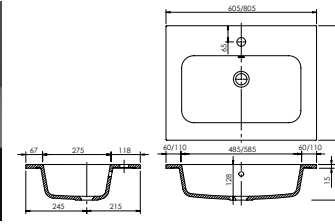

Idro

White. Cast Marble. External Overflow. Supplied with Chrome overflow ring, see more Type 1 overflow rings on [page 282](#).

		Code	Code	Price	Suitable Vanity Sizes
		NTH	1TH		
Standard - Gloss	600w x 460d x 140h mm	9332	9232	£315	600mm Standard
Standard - Matt	600w x 460d x 140h mm	9333	9233	£315	600mm Standard
Standard - Gloss	800w x 460d x 140h mm	9263	£400		800mm Standard