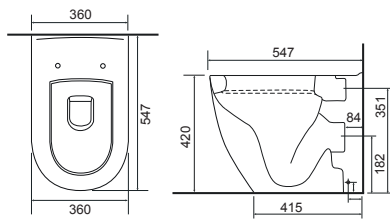

Back To Wall WC Sets

All Calypso WC's include a high quality seat with lift-off functionality, soft-close operation, and secure top-fix fittings as standard.

Aurora - Rimless

Aurora BTW Rimless Pan with Collerina Seat. Supplied with Chrome hinges, see more Type 1 hinges on **page 295**.

36.9328.01 £480