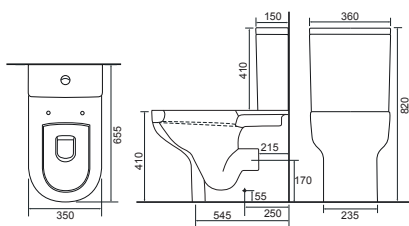

Close Coupled WC Sets

All Calypso WC's include a high quality seat with lift-off functionality, soft-close operation, and secure top-fix fittings as standard.

Charlotte

Charlotte CC Pan & Cistern with Temora Seat. Supplied with Chrome hinges, see more Type 1 hinges on **page 295**. **36.9111.01** £910