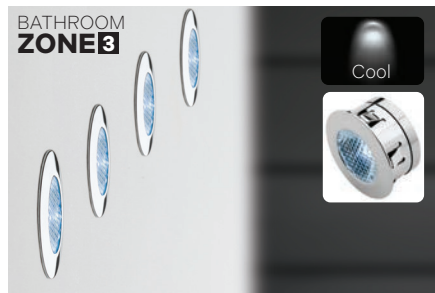

LED Recessed Lighting

LED recessed lighting can be installed to provide illumination throughout the bathroom and to highlight specific areas such as the shower or vanity. Our LED recessed lights are conveniently supplied in packs of four, designed to fit wherever you need with a slim profile and included hardware to ensure an easy setup.

Albaran Spotlights (4 pack)

4x1.2W • Transformer Included

29w x 16d x 29h mm	3925	£150