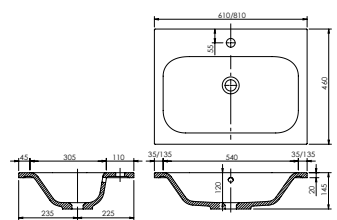

Orani

White. Cast Marble. External Overflow. Supplied with Chrome overflow ring, see more Type 1 overflow rings on **page 282**.

		Code		Price	Suitable Vanity Sizes
		NTH	1TH		
Standard - Gloss	610w x 460d x 145h mm	9340	9240	£250	600mm
Standard - Matt	610w x 460d x 145h mm	9341	9241	£275	600mm
Standard - Gloss	810w x 460d x 145h mm	9342	9242	£290	800mm
Standard - Matt	810w x 460d x 145h mm	9343	9243	£320	800mm