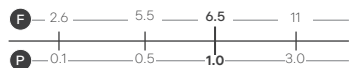

Imola Wall Mounted Basin Tap

Reach: 225mm
Size: 225w x 105h x 220d mm
Cartridge Type: Quarter Turn Ceramic Disc
Waste Type: Colour matched round slotted click waste

Chrome
1167CHR £205