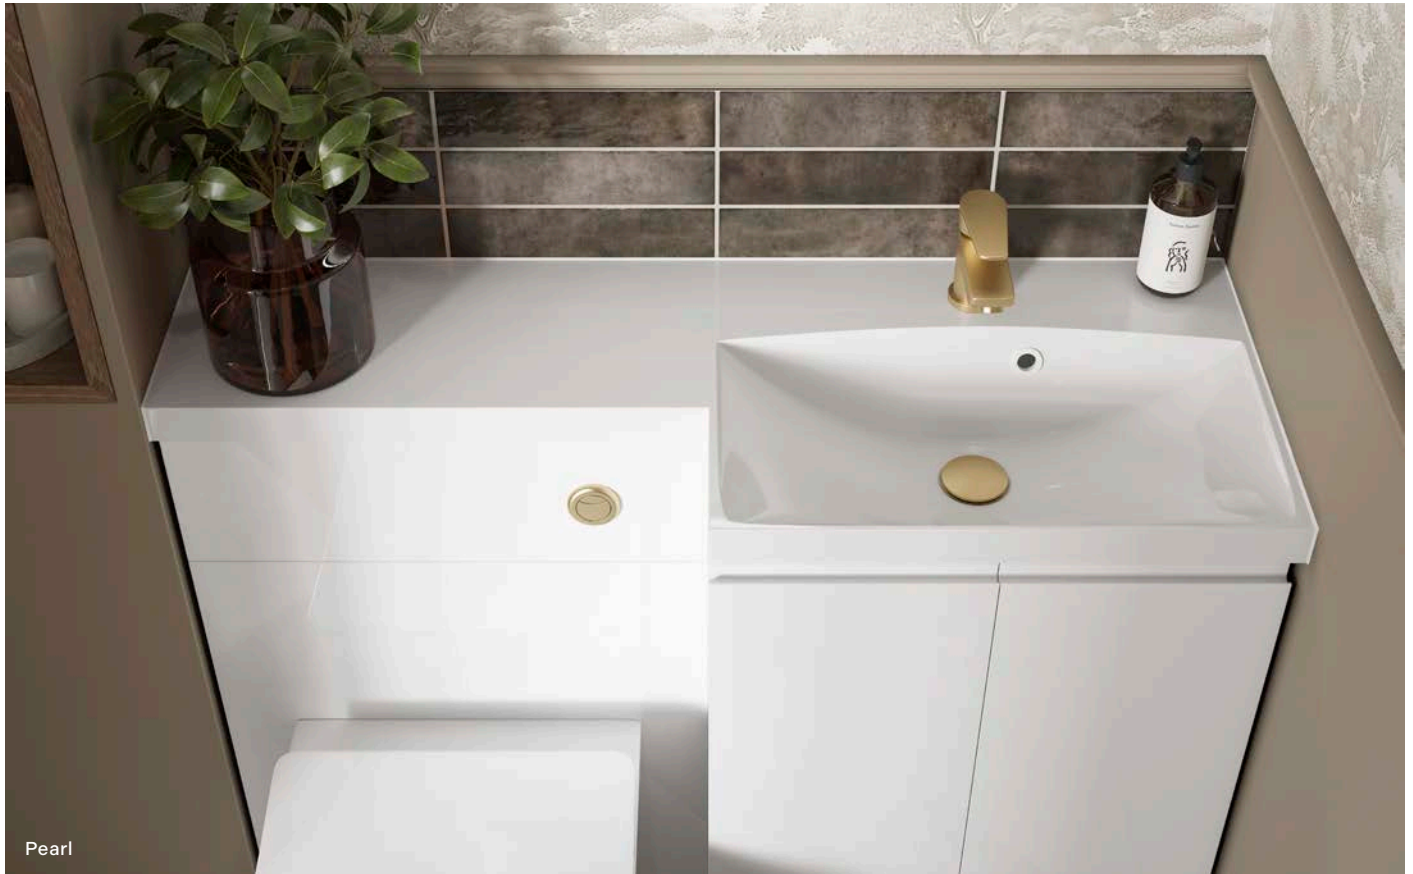

○ Pearl

A compact, modern arrangement designed to keep the room feeling light and efficient.

Room includes: Modena 1000 Cast Wing Basin and Eula Brushed Brass Tap.

● Lagoon Mist

A flexible, storage-led layout that supports everyday use in smaller spaces.

Room includes: Modena 500 Cast Basin, Eula Brushed Brass Tap and Farnese 500 Mirrored Cabinet.