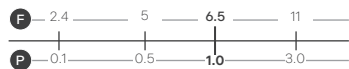

Reach: 117.5mm
 Size: 165w x 240h x 165d mm
 Cartridge Type: Quarter Turn Ceramic Disc
 Waste Type: Colour matched round slotted click waste

Chrome
1111CHR £185

Matt Black
1111MBK £215

Imola 3 Hole Basin Tap