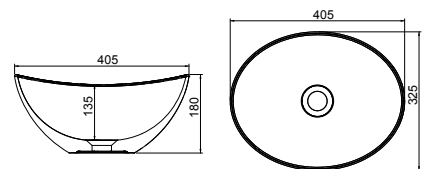

Fremont

Black/White. Ceramic. No tap hole. No Overflow. We recommend using our free flowing unslotted waste with this basin, see **page 289**.

	Code	Price
405w x 325d x 180h mm	9114	£415