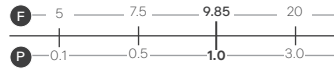

Chrome
1126CHR £155

Matt Black
1126MBK £210

Brushed Brass
1126BBR £280

Modern Taps

Lonato Basin Tap

Reach: 135mm
Size: 35w x 164h x 172d mm
Cartridge Type: Ceramic Disc
Waste Type: Colour matched round slotted click waste