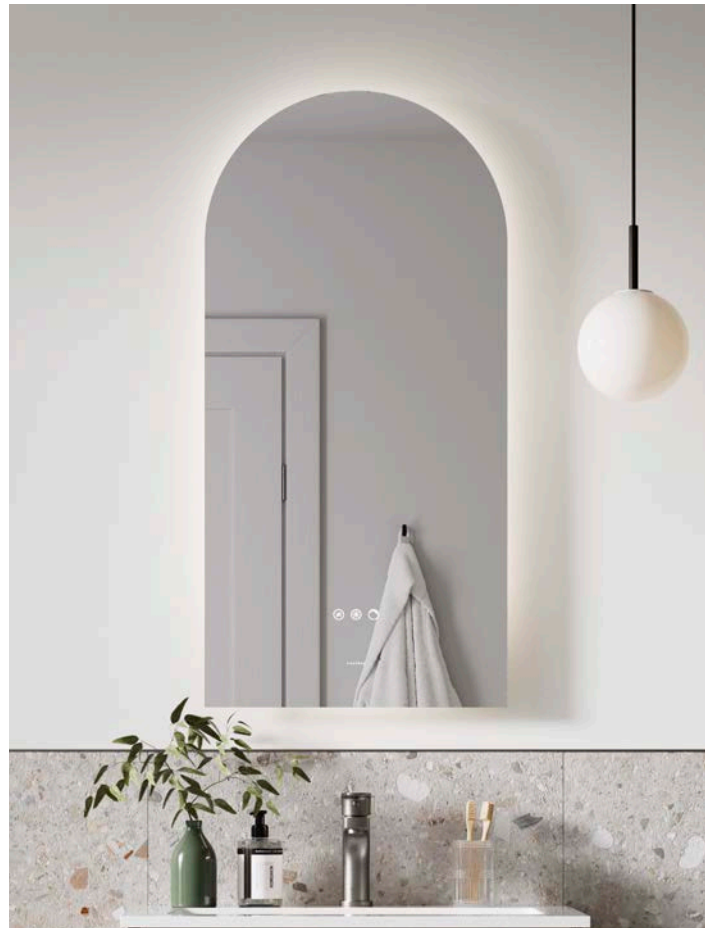

Mirrors

An arched form, thoughtfully illuminated

Vittoria is defined by soft curves and a quietly refined presence. Its gently illuminated arched form introduces balance and warmth, helping the mirror sit comfortably within a wide range of bathroom settings.

Smooth edges are paired with a choice of gold, black, or mirrored detailing, allowing the finish to feel tailored without drawing attention away from the overall space.

Discover our latest mirror design and explore the full mirror collection on [page 234](#).

Mirrors

A new size for Farnese

The **Farnese Mirrored Cabinet** is now available in an additional 600 size, offering greater flexibility when planning different bathroom layouts. Retaining its familiar proportions and balanced design, the new size allows Farnese to sit more comfortably across a wider range of furniture widths and spaces, supporting a consistent, considered look throughout the room.

Explore the complete mirror range on [page 234](#).