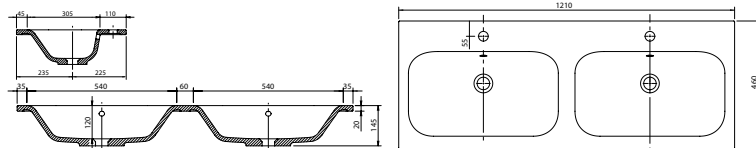

1200mm - Double Bowl - 2x 1TH - Orani Cast