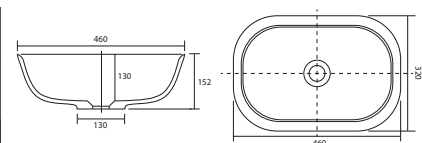

Bellanti

White. Cast Marble. No tap hole. No Overflow. We recommend using our free flowing unslotted waste with this basin, see [page 289](#).

460w x 320d x 150h mm

Code

9069

Price

£430