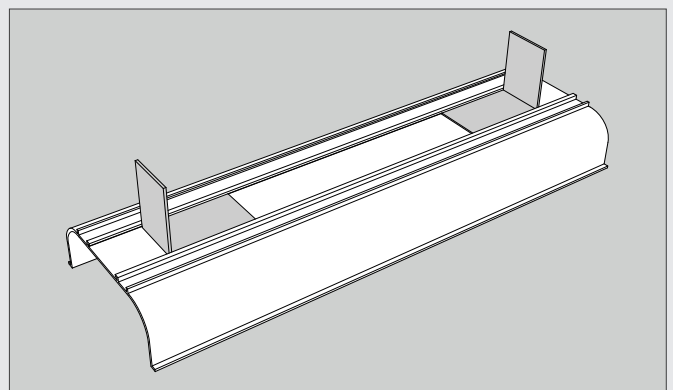

Profiles are available in lengths of 1250mm or 2500mm

The profile should be secured to the carcass with supplied brackets which slot into the rear of the profile

Vanity to Match Fitted Furniture

Brecon collection