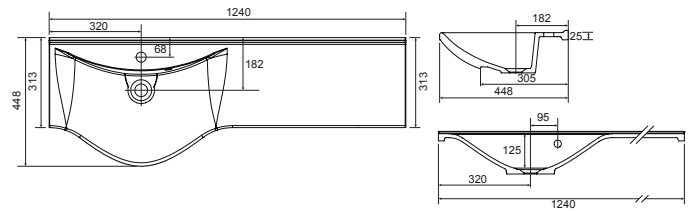

Semi Recessed Wing Basins

Semi Recessed Wing Basins are an all-in-one structure combining a semi recessed basin and worktop. They are designed to sit across a number of different furniture layouts according to the length of the basins, and all models include a template for cutting and shaping the basin unit upper panel to fit.

Combi Basins - 1240mm

White, Cast Marble. One tap hole. External Overflow. Suitable for use with two 600mm standard depth units with an end panel at each end. Basin can be cut to size if the cut end is positioned against a wall. Supplied with Chrome overflow ring, see more Type 1 overflow rings on [page 280](#).

Left Hand Bowl - 1240w x 448d x 155h mm	37.3071	£520
Right Hand Bowl - 1240w x 448d x 155h mm	37.3070	£520