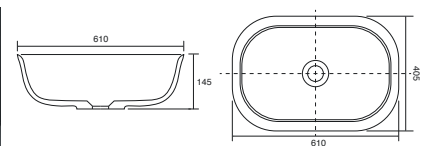

Albarese

White. Gloss. Cast Marble. No tap hole. No Overflow. We recommend using our free flowing unslotted waste with this basin, see [page 287](#).

610w x 400d x 145h mm

Code

3583

Price

£380