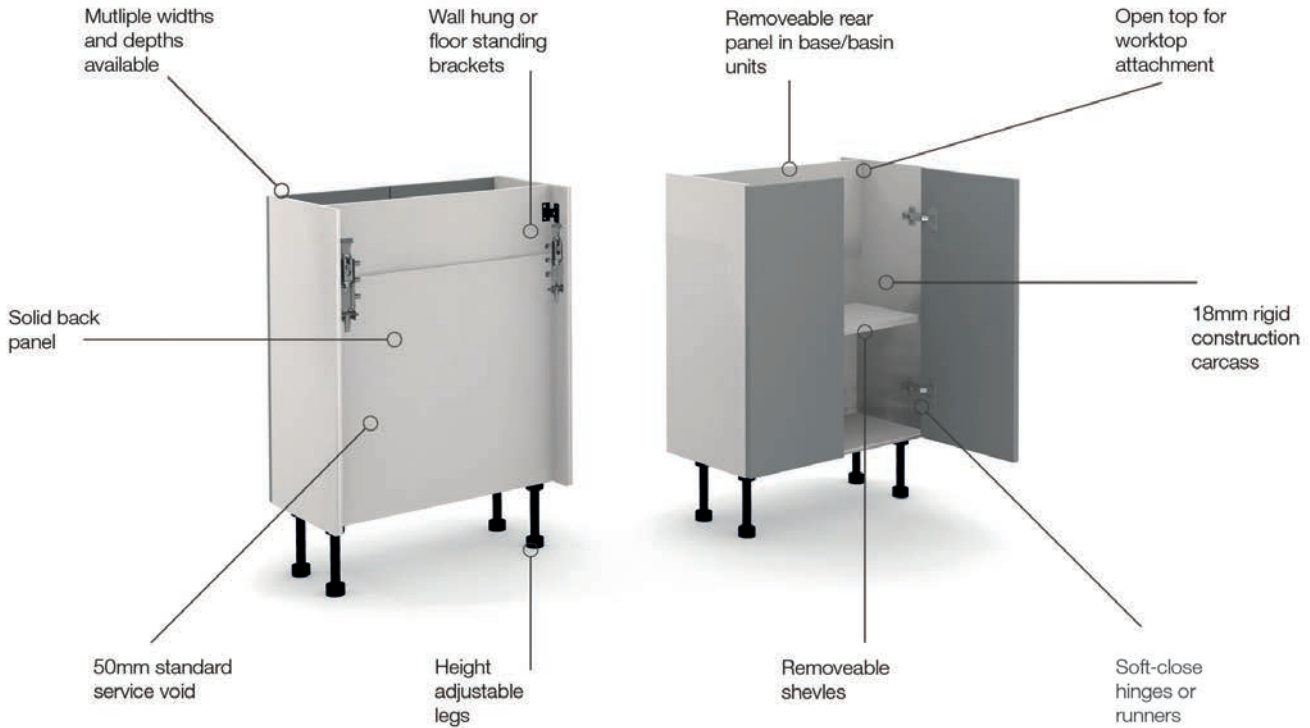

Fitted Furniture Guide

Our Fitted Furniture is designed with simplicity and functionality in mind. This brief guide will walk you through the straightforward steps to assemble a run of Fitted Furniture for your bathroom.

When you order Fitted Furniture, the unit carcass is the foundation – the core pre-assembled structure. Along with the carcass, you'll need fascias, the front panels that define your furniture's external appearance, end panels covering the sides of the carcass for a seamless look, and plinths, concealing the space underneath the unit. Some collections may also offer decorative elements that can be added to enhance the overall aesthetic of your furniture.

When you order using a unit kit code, everything you need is included. The pre-assembled carcass simplifies the installation process. Fascias, end panels, and plinths are then applied, providing a refined finish to your Fitted Furniture.

Fitted Furniture Guide

Ordering Fitted Furniture

When ordering, notice that each unit code has two asterisks (**). To select your finish, replace the asterisks with the finish code found at the top right of the pricing page. This method ensures that the correct finish fascia panels are automatically included when ordering complete units.

Therefore, if you require the unit in Brecon (BR) High Gloss White (Finish code: H), you would make a purchase using the code: 4226**BRH** (4226 + **BRH**) = Brecon High Gloss White.

Base Unit - Two Door
Standard

Basin Unit - Two Door
Basin unit with two soft-close doors. Fixed upper panel. One removable shelf. Back panel is removable for access to plumbing.

		Unit Kit Parts			
		Unit Code	Price	Carcass	Doors
Standard	400w x 303d x 811h mm	4441BR**	£555	4064	5023 x2
Slim	400w x 218d x 811h mm	4241BR**	£555	4064S	5023 x2
Deep	600w x 443d x 811h mm	4643BR**	£710	4068	5035 x2

Standard □
Slim □
Deep □

Replace ** in the unit code with the finish code shown above,
For a detailed colour finish guide, see inside front cover.

In the example above, the WC unit from our Brecon (BR) collection has a code displayed with two asterisks.