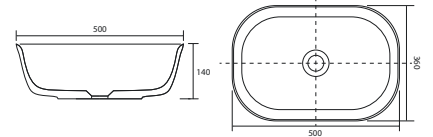

Dakota

White. Ceramic. No tap hole. No Overflow. We recommend using our free flowing unslotted waste with this basin, see **page 287**.

	Code	Price
500w x 355d x 145h mm	9294	£159