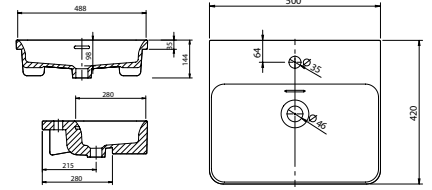

Aurora NEW

White. Ceramic. One tap hole. Integrated Overflow. Overflow ring not required. **page 280.**

| | | Code | Price | Minimum Carcass Sizes |
|----------|-----------------------|---------|-------|-----------------------|
| Standard | 500w x 420d x 144h mm | 37.9357 | £230 | 600 Standard |