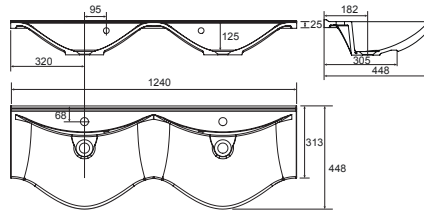

Combi Basin Double - 1240mm

White, Cast Marble. Two tap holes. External Overflow. Suitable for use with two 600mm standard depth units with an end panel at each end. Supplied with Chrome overflow rings, see more Type 1 overflow rings on [page 280](#).

Double Bowl - 1240w x 448d x 155h mm	37.3072	£520