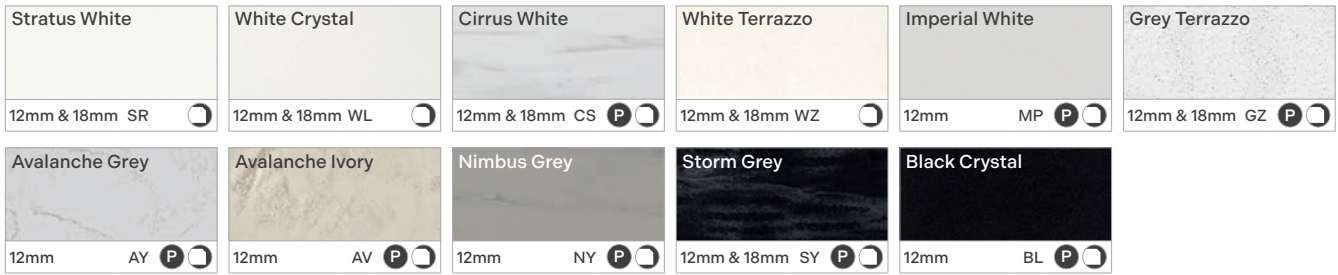

CALYPSO

The Bathroom Collection
Spring 2026

Worktops

Calypstone Aura Worktops

Square-Edged Laminate Worktops

Postformed Laminate Worktops

Oak Veneered

Vinyl