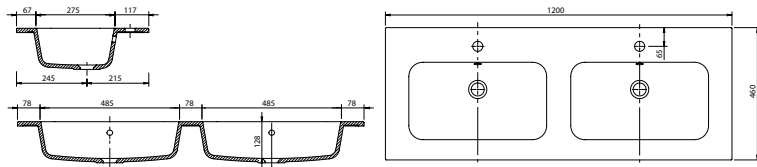

Idro Double Bowl

White. Gloss. Cast Marble. External Overflow. Supplied with Chrome overflow ring, see more Type 1 overflow rings on **page 280**.

	Code	Code	Price	Suitable Vanity Sizes	
	NTH	2TH			
Standard - Gloss	1200w x 460d x 140h mm	9338	9238	£595	1200mm Vanity 2x 600mm Vanity
Standard - Matt	1200w x 460d x 140h mm	9339	9239	£595	1200mm Vanity 2x 600mm Vanity

1200mm - Double Bowl - 2x 1TH - Idro Cast

Orani Double Bowl

Gloss. Cast Marble. External Overflow. Supplied with Chrome overflow rings, see more Type 1 overflow rings on **page 256**.

	Code	Code	Price	Suitable Vanity Sizes	
	NTH	2TH			
Standard - Gloss	1210w x 460d x 138h mm	9344	9244	£400	1200mm Vanity 2x 600mm Vanity