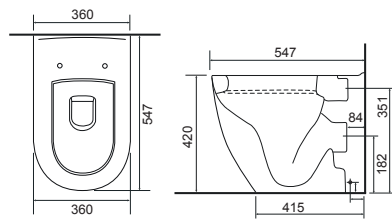

Back To Wall WC Sets

All Calypso WC's include a high quality seat with lift-off functionality, soft-close operation, and secure top-fix fittings as standard.

Aurora - Rimless

Aurora BTW Rimless Pan with Collerina Seat. Supplied with Chrome hinges, see more Type 1 hinges on [page 293](#).

36.9328.01 £480