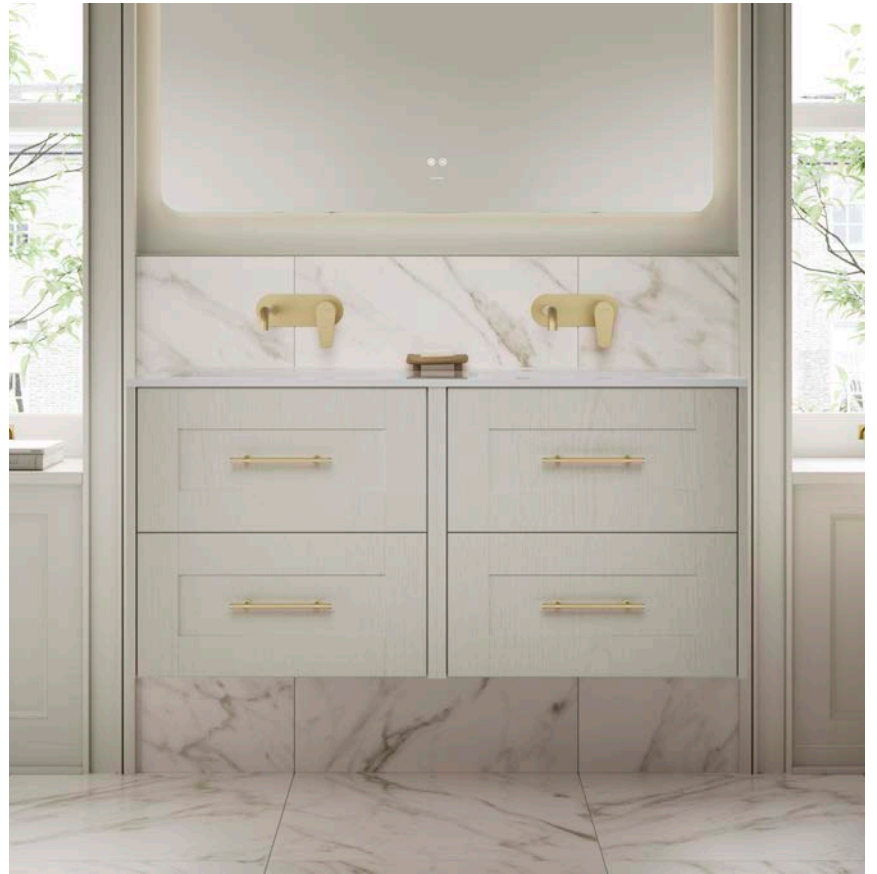

NEW Contour Porcelain

A traditional double vanity designed to keep the space light, open, and well balanced.

Room includes: Orani 1200 Cast Gloss Basin, Busca Wall Mounted Brushed Brass Tap, Michigan BTW Pan with Collerina Seat, Polar Quartz Square-Edged 20mm Worktop, Barroso Fluted Brushed Brass Bar Handles and Ostuni 1200 Mirror.