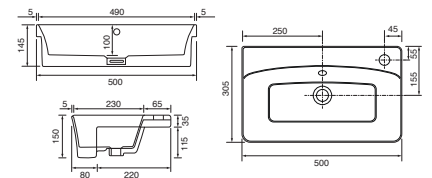

Denver

White. Ceramic. One tap hole. Integrated Overflow. Supplied with Chrome overflow ring, see more Type 3 overflow rings on **page 280.**

		Code	Price	Minimum Carcass Sizes
Standard/ Slimline	500w x 305d x 145h mm	37.9075	£270	500 Standard or Slim