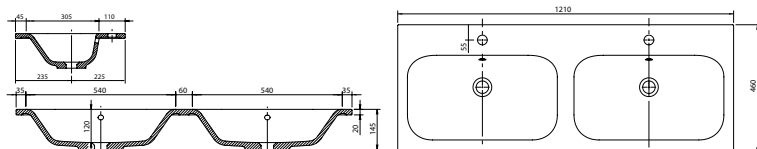

1200mm - Double Bowl - 2x 1TH - Orani Cast