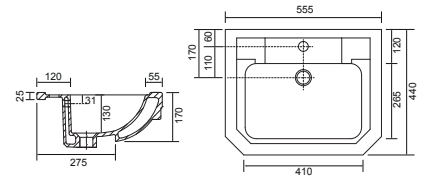

Semi Recessed Basins

Semi recessed basins are designed to be partially rebated into the worktop over a basin unit and projecting forwards slightly to offer an ergonomic design. All models include a cutting template, for a perfect fit when scribing the upper fascia panel to the basin.

Georgia

White. Ceramic. One tap hole. Integrated Overflow. Supplied with Chrome overflow ring, see more Type 3 overflow rings on **page 280**.

		Code	Price	Minimum Carcass Sizes
Standard	555w x 440d x 190h mm	37.9171	£270	600 Standard