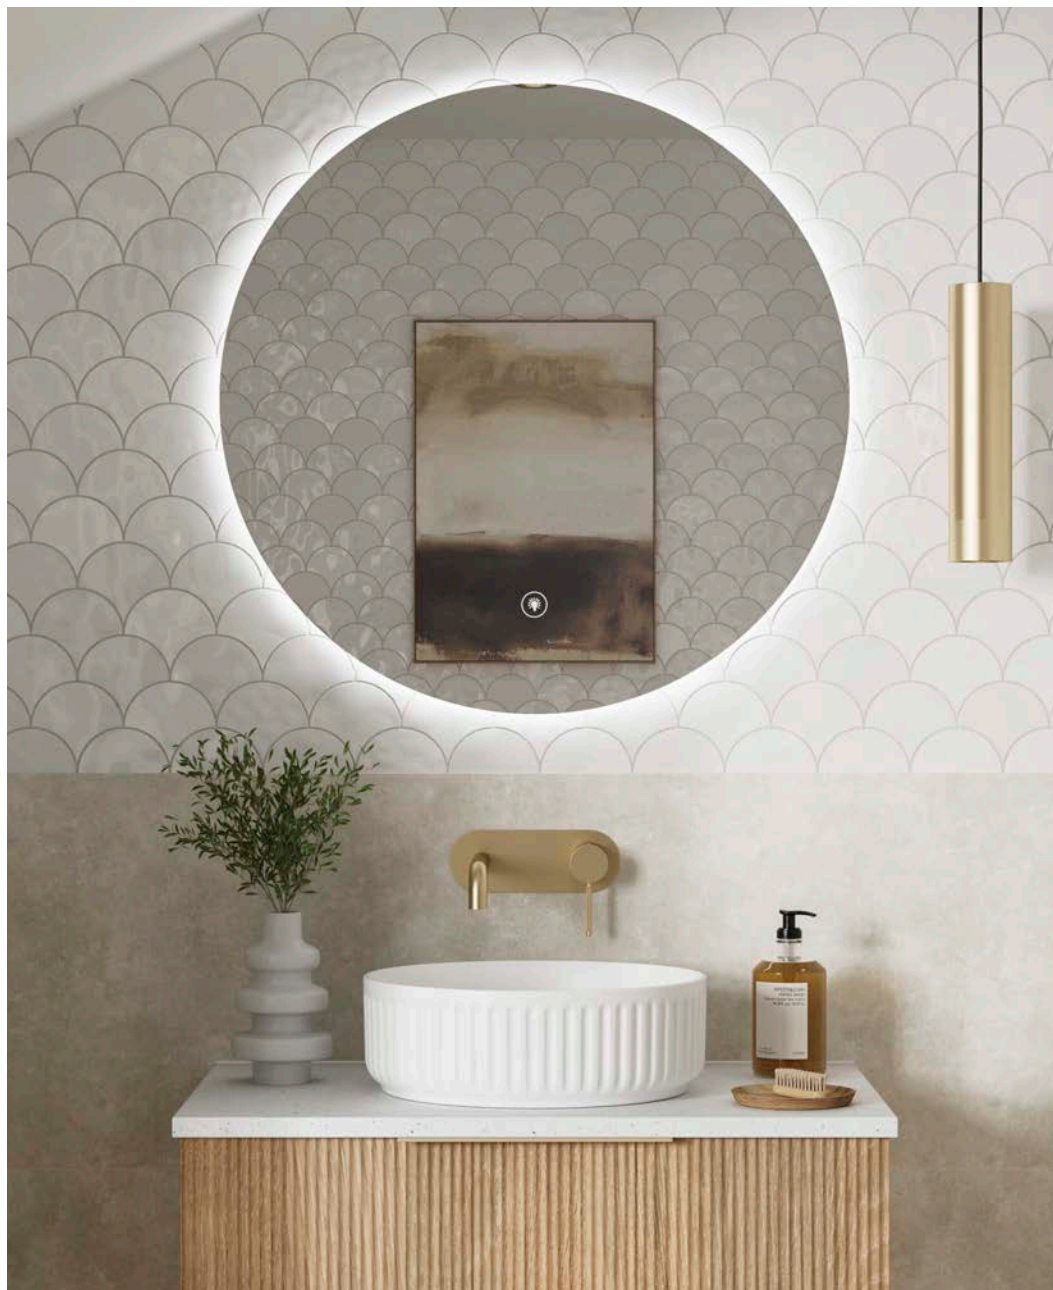

Velas

*Velas is simple, soft,
and brilliantly clear.*

The Velas mirror is designed to bring balance and brightness to your daily routine. Its gentle backlit LED provides the perfect illumination for both early starts and slow evenings.

Size	Code	Price
600w x 30d x 600h mm	3397	£370
700w x 30d x 700h mm	3398	£415

Key Features

Control	One button touch
Lighting	Dimmable LED
Demister	Yes