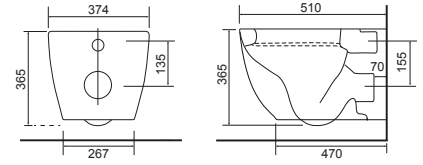

Daytona

Daytona Wall Hung Rimless Pan with Borden Seat. Supplied with Chrome hinges, see more Type 1 hinges on [page 293](#). **36.9323.01** £475

Riverdale

Riverdale Wall Hung Rimless Pan with Collerina Seat. Supplied with Chrome hinges, see more Type 1 hinges on [page 293](#). **36.9326.01** £495