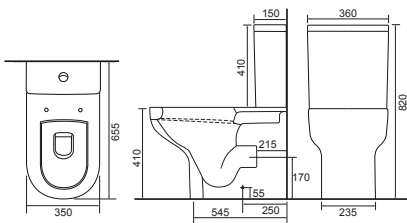

Close Coupled WC Sets

All Calypso WC's include a high quality seat with lift-off functionality, soft-close operation, and secure top-fix fittings as standard.

Charlotte

Charlotte CC Pan & Cistern with Temora Seat. Supplied with Chrome hinges, see more Type 1 hinges on **page 293**. **36.9111.01** £910