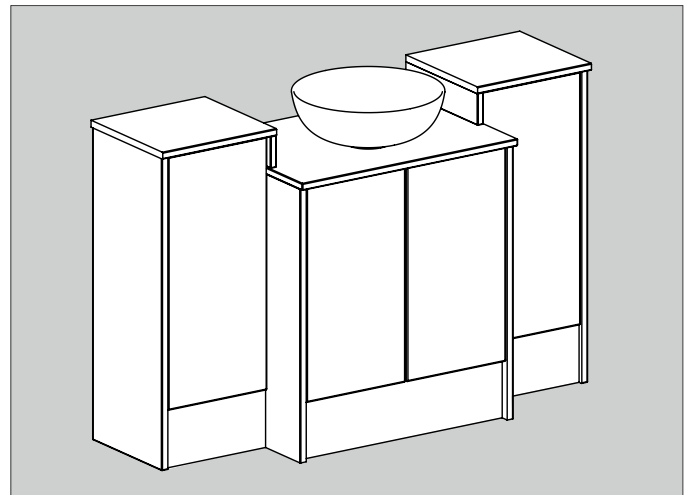

Concept for creating deep sit-on basin units integrated with standard-height fitted furniture.