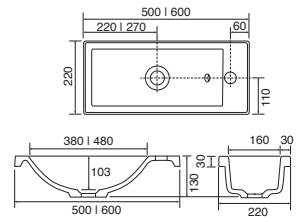

Finesse Slimline/Drop In Basin

White. Cast Marble. One tap hole. External Overflow. Reversible left/right basin positioning. Suitable for slimline base/basin units only. Each basin size is recommended to match the carcass size (i.e. 500 basin suits a 500 carcass). Supplied with Chrome overflow ring, see more Type 1 overflow rings on **page 280**.

500w x 220d x 130h mm	3092	£323
600w x 220d x 130h mm	3090	£323