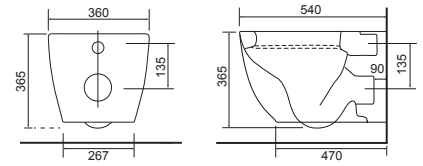

Aurora

Aurora Wall Hung Rimless Pan with Collerina Seat. Supplied with Chrome hinges that are not interchangeable. **36.9329.01** £470

Aurora

Aurora Wall Hung Rimless Pan with Ballina Seat. Supplied with Chrome hinges, see more Type 1 hinges on [page 293](#). **36.9329.02** £470