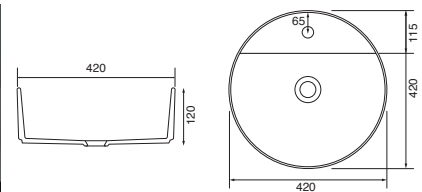

Tahoma

White. Ceramic. One tap hole. No Overflow. We recommend using our free flowing unslotted waste with this basin, see [page 287](#).

420w x 420d x 120h mm

Code

9319

Price

£210