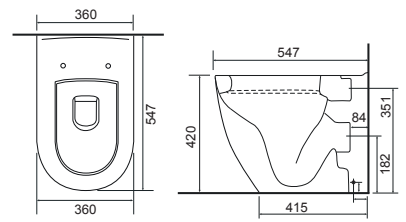

Aurora - Rimless

Aurora BTW Rimless Pan with Ballina Seat Supplied with Chrome hinges, see more Type 1 hinges on [page 293](#).

36.9328.02 £480