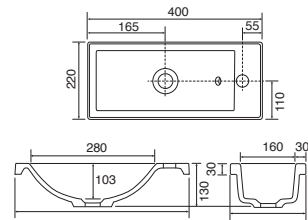

Varzi Slimline/Drop In Basin

White. Cast Marble. One tap hole. External Overflow. Reversible left/right basin positioning. Suitable for the 400 slimline base/basin units only. Supplied with Chrome overflow ring, see more Type 1 overflow rings on **page 280**.

400w x 220d x 130h mm	3177	£150