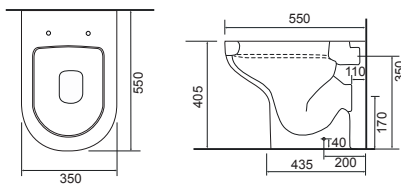

Charlotte

Charlotte BTW Pan with Temora Seat. Supplied with Chrome hinges, see more Type 1 hinges on [page 293](#).

36.9110.01 £625