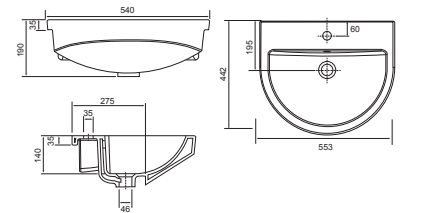

Denville

White. Ceramic. One tap hole. Integrated Overflow. Supplied with Chrome overflow ring which is optional **page 280.**

		Code	Price	Minimum Carcass Sizes
Standard	553w x 442d x 190h mm	37.9175	£328	600 Standard