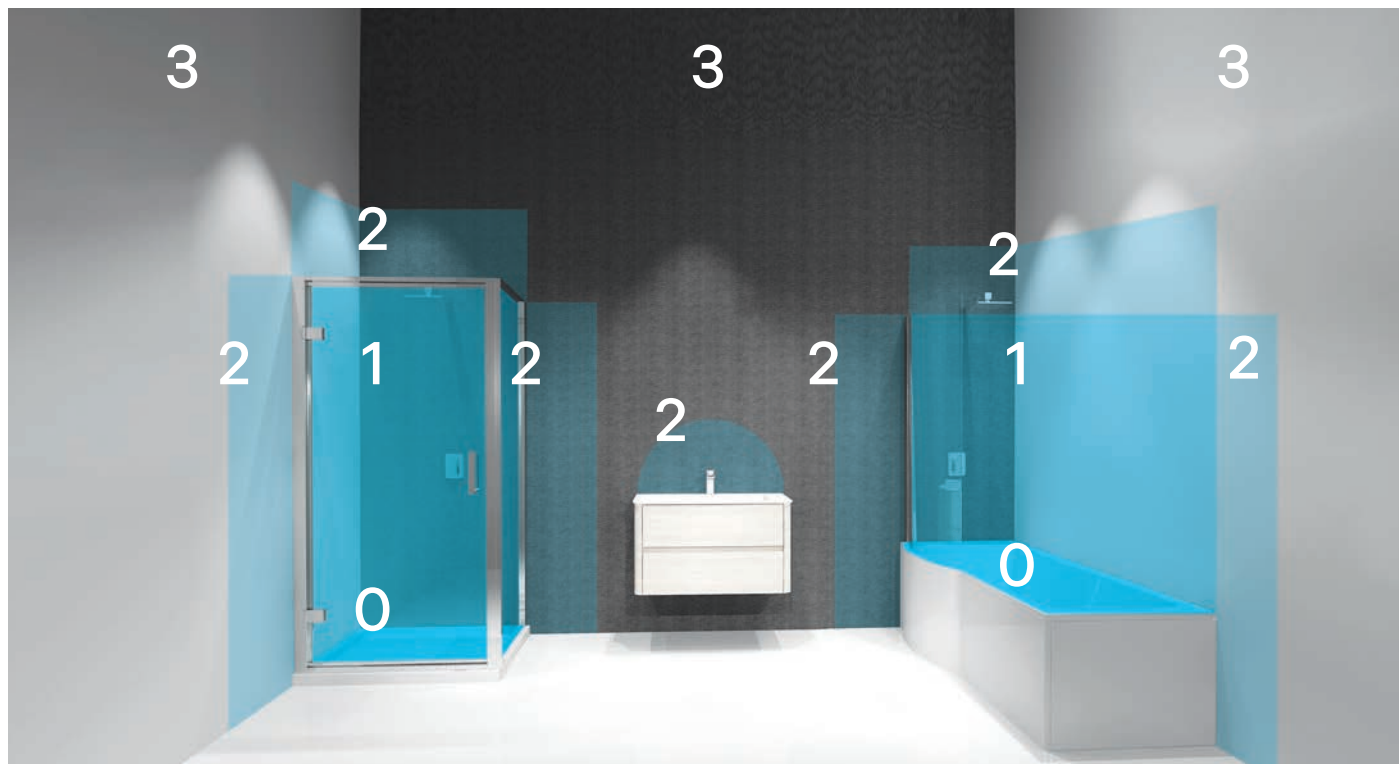

Zoned Lighting

Water and electricity are a dangerous combination so when choosing bathroom lights it is essential that you familiarise yourself with two terms; Bathroom Zones and IP Ratings. When purchasing bathroom lights you need to ensure that the fitting you choose has the relevant IP rating for the zone in which it is to be placed. So what are IP Ratings and Bathroom Zones?

IP RATING 1ST DIGIT		IP RATING 2ND DIGIT	
OBJECT SIZE	PROTECTED AGAINST	PROTECTED AGAINST	TESTED FOR
0	NO PROTECTION.	0	NO PROTECTION
1	>50 MM PROTECTION AGAINST ANY LARGE SURFACE AREA OF THE BODY BUT NOT DELIBERATE TAMPERING OR FORCE.	1	DRIPPING WATER DRIPPING WATER - NO DAMAGING EFFECT WHEN TESTED AGAINST VERTICAL FALLING WATER DROPS.
2	>12.5 MM FINGERS OR SIMILAR SIZED TOOLS AND OBJECTS.	2	DRIPPING WATER WHEN TILTED UP TO 15° VERTICALLY DRIPPING WATER HAS NO DAMAGING EFFECT WHEN THE LIGHT ENCLOSURE IS TILTED AT AN ANGLE UP TO 15° FROM ITS USUAL POSITION.
3	>2.5 MM THICK WIRES, TOOLS AND SIMILAR-SIZED FOREIGN BODIES.	3	SPRAYING WATER WATER FALLING AS A SPRAY AT ANY ANGLE UP TO 60° HAS NO DAMAGING EFFECT.
4	>1MM MOST WIRES, SCREWS, ETC.	4	SPLASHING WATER WATER SPLASHING AGAINST LIGHT ENCLOSURE FROM ANY DIRECTION HAS NO DAMAGING EFFECT.
5	DUST PROTECTED Protected against dust, allowing limited ingress. (no harmful deposit)	5	WATER JETS WATER PROJECTED BY A NOZZLE (6.3MM) AGAINST LIGHT ENCLOSURE FROM ANY DIRECTION SHALL HAVE NO DAMAGING EFFECT.
6	DUST TIGHT Dust tight. No ingress of dust.	6	POWERFUL WATER JETS WATER PROJECTED IN POWERFUL JETS (12.5MM NOZZLE) AGAINST THE LIGHT ENCLOSURE FROM ANY DIRECTION HAS NO DAMAGING EFFECT.
		7	IMMERSION UP TO 1M WATER WON'T INFILTRATE EVEN WHEN LIGHT ENCLOSURE IS IMMERSED IN WATER UP TO 1M IN DEPTH. DURATION OF UPTO 30 MINUETS.
		8	IMMERSION BEYOND 1M THE EQUIPMENT IS SUITABLE FOR CONTINUOUS IMMERSION IN WATER UNDER. CONDITIONS SPECIFIED BY THE MANUFACTURER.

IP

6 7

IP67. The item is protected from dust and capable of withstanding water immersion upto 1 meter for 30 minutes.

ZONE 0 Covers the areas inside the bath or shower tray. If you decide to illuminate this area the fittings must be low voltage and must have a minimum rating of IP67 making them immersion proof.

ZONE 1 Incorporates the area directly above the bath or shower tray to a height of 2.25m from the floor. A light with a minimum IP44 rating is required for this area. If the light uses a 240V supply, a 30ma RCD (residual current device) must be used to protect the circuit in this zone.

ZONE 2 Covers the area 0.6M outside the bath's perimeter and to a height of 2.25M from the floor. As with Zone 1, a minimum IP44 rating is required for this area.

ZONE 3 Outside zones cover areas which fall outside of zones 0,1 and 2 and are well away from any contact with water. No IP ratings are required for light fittings in this area.