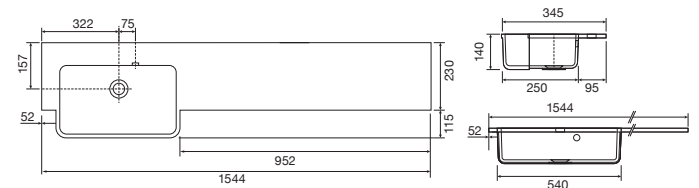

Fontana Cast Wing Basin - 1544mm (Slim)

White. Cast Marble. No tap hole. Integrated Overflow. Suitable for use with a 1500mm run of furniture. Not compatible with Bowland slimline units. This basin section will only suit a 600 slimline carcass size. Basin can be cut to size and finished with the Fontana finishing kit. Supplied with White overflow ring, see more Type 3 / Type 4 overflow rings on [page 280](#).

Left Hand Bowl - 1544w x 350d x 170h mm	37.3547	£900
Right Hand Bowl - 1544w x 350d x 170h mm	37.3548	£900