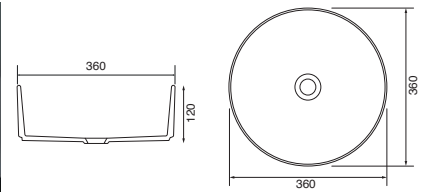

Indiana

Matt Black. Ceramic. No tap hole. No Overflow. We recommend using our free flowing unslotted waste with this basin, see [page 287](#).

360w x 360d x 120h mm

Code

9318

Price

£440