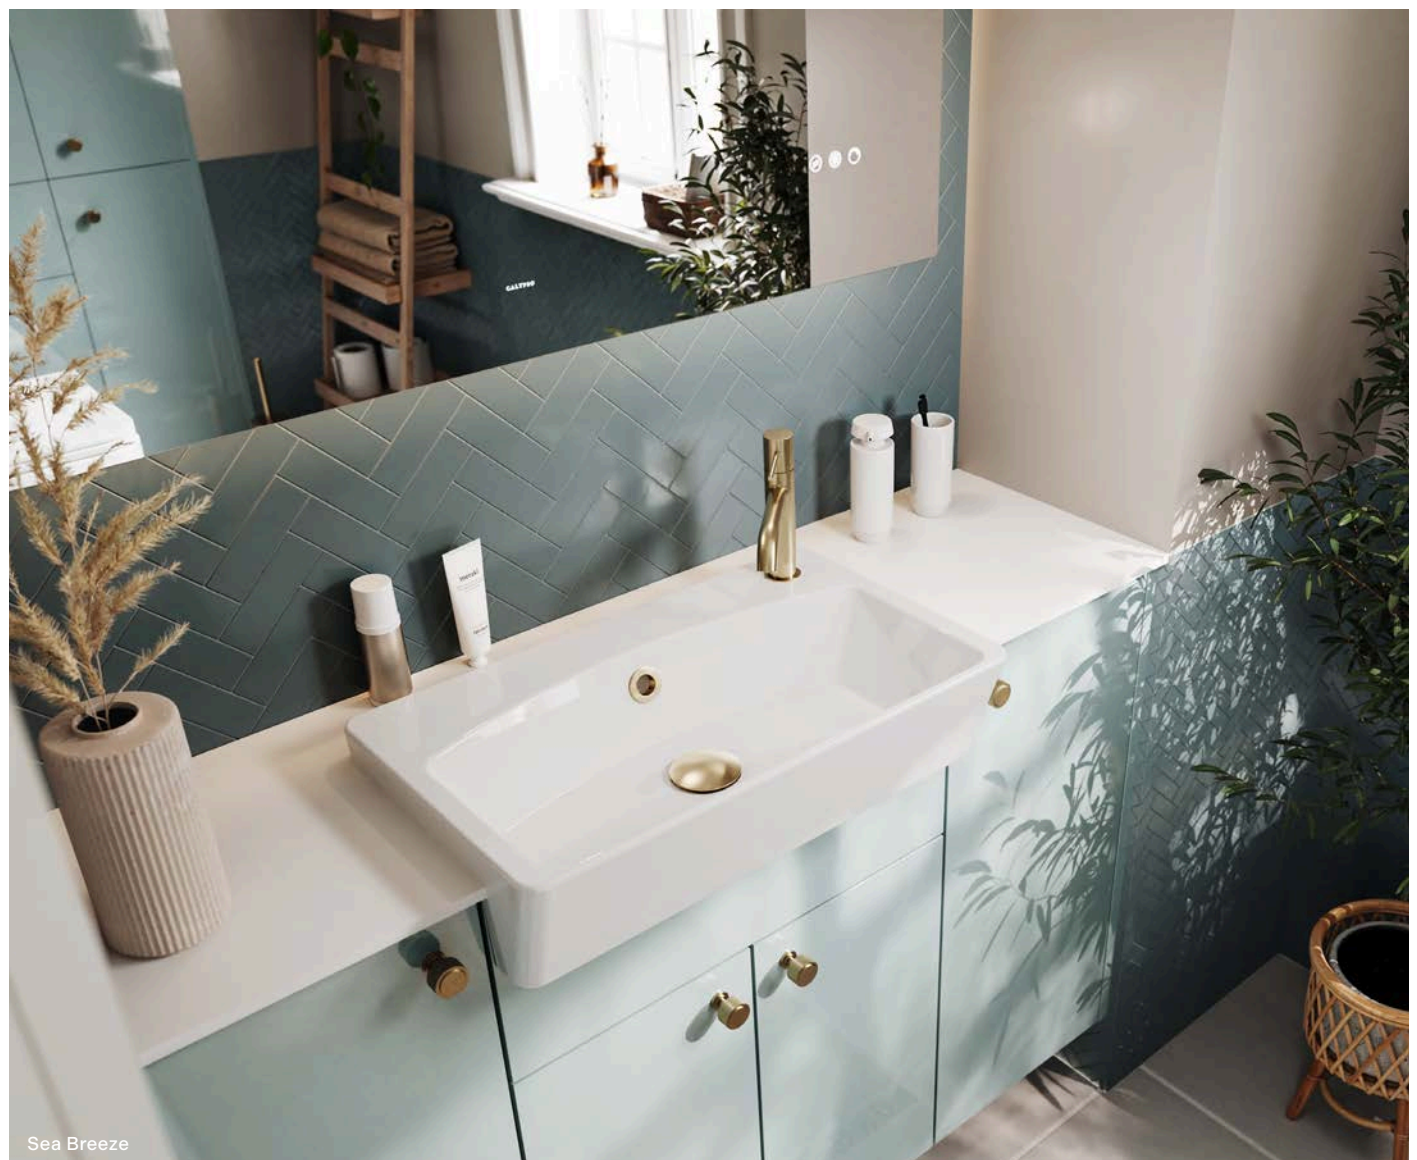

Frost White

Sea Breeze

A practical, storage-led layout that balances everyday use with a calm, organised feel.

Room includes: Denver Semi Recessed Basin, Aquila Brushed Brass Tap, Denver BTW Pan with Kempsey Seat, Furnas Knurled Brushed Brass Knob Handles and Ostra 1000 Mirror.