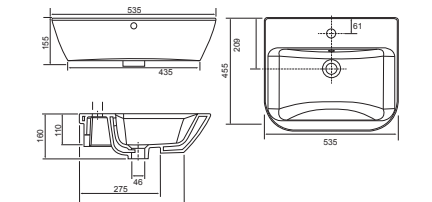

Cleveland

White. Ceramic. One tap hole. Integrated Overflow. Supplied with Chrome overflow ring which is optional.

		Code	Price	Minimum Carcass Sizes
Standard	535w x 455d x 155h mm	37.9177	£315	600 Standard