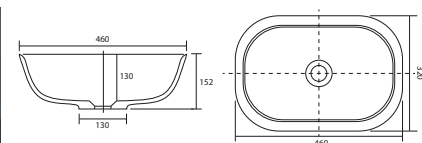

Bellanti

White. Cast Marble. No tap hole. No Overflow. We recommend using our free flowing unslotted waste with this basin, see [page 287](#).

460w x 320d x 150h mm

Code

9069

Price

£430