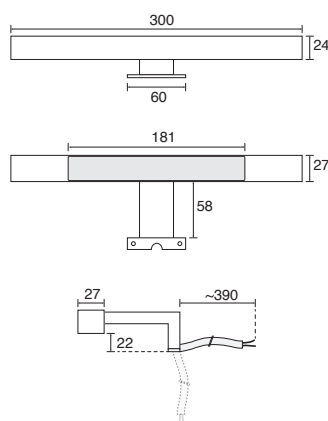

LED Recessed Lighting

LED recessed lighting can be installed to provide illumination throughout the bathroom and to highlight specific areas such as the shower or vanity. Our LED recessed lights are conveniently supplied in packs of four, designed to fit wherever you need with a slim profile and included hardware to ensure an easy setup.

4x1.2W • Transformer Included

29w x 16d x 29h mm	3925	£150

4x1.2W • Transformer Included

29w x 16d x 29h mm	3924	£159

4x2W • Transformer Included • IP67

15w x 41d x 15h mm	3854	£100

LED Wall Unit Lighting

4000K • 4.5W • Mains wired • IP21

300w x 98d x 45h mm	3934	£145

LED Lighting Strips

6w/M. 325lm/M. 3500K LED. LED Driver IP20. Integrated LEDs 5mm wide. Cool Light. Supplied with 12v LED Driver.

0.5 Metre	3927	£75
1 Metre	3928	£90
2 Metre	3929	£120

What is an LED Lighting Strip?

Using an LED lighting strip in your bathroom can enhance both functionality and ambiance. You can install LED strips under cabinets to illuminate the countertop, around the back of mirrors for even lighting, or along the ceiling edges to highlight architectural features.

Supplied in three popular length kits, these lighting strips can be cut to fit any size of unit. The special 3M self-adhesive backing tape allows you to stick them to almost any surface with ease.