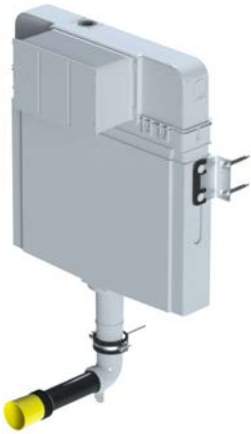

WC Cisterns & Wall Hung WC Frames

Concealed Cistern - Behind Wall Installation NEW

Suitable for mounting behind an existing wall and for use with back-to-wall WC pans or with a WC frame for wall-hung installations within WC units. Compatible with all Calypso WC units and cisterns. Features a front-operated dual flush system with 3/6-litre flush volumes, a quiet hydraulic float valve, and an insulated cistern to reduce noise and prevent condensation.

Size: 490w x 85d x 473h mm

Concealed Cistern	490w x 85d x 473h mm	3230	£195

Compatible Flush Plate - Circa

A - Chrome - Push Button	250w x 160h x 10d mm	7225CHR	£65
B - Brushed Brass - Push Button	250w x 160h x 10d mm	7225BBR	£149
C - Brushed Bronze - Push Button	250w x 160h x 10d mm	7225BBZ	£149
D - Gunmetal - Push Button	250w x 160h x 10d mm	7225GML	£149
E - Matt Black - Push Button	250w x 160h x 10d mm	7225MBK	£65

Compatible Flush Plate - Linea

A - Chrome - Push Button	250w x 160h x 10d mm	7226CHR	£65
B - Brushed Brass - Push Button	250w x 160h x 10d mm	7226BBR	£149
C - Brushed Bronze - Push Button	250w x 160h x 10d mm	7226BBZ	£149
D - Gunmetal - Push Button	250w x 160h x 10d mm	7226GML	£149
E - Matt Black - Push Button	250w x 160h x 10d mm	7226MBK	£65