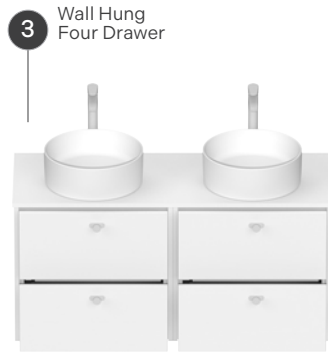

Vanity to Match Fitted Units

Vanity to match units are versatile standalone units, designed to work beautifully on their own or as part of a coordinated bathroom design.