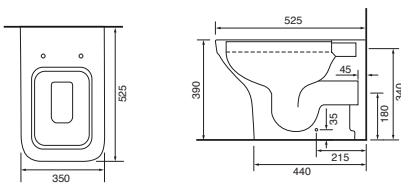

Denver

Denver BTW Pan with Kempsey Seat. Supplied with Chrome hinges that are not interchangeable

36.9076.02 £585