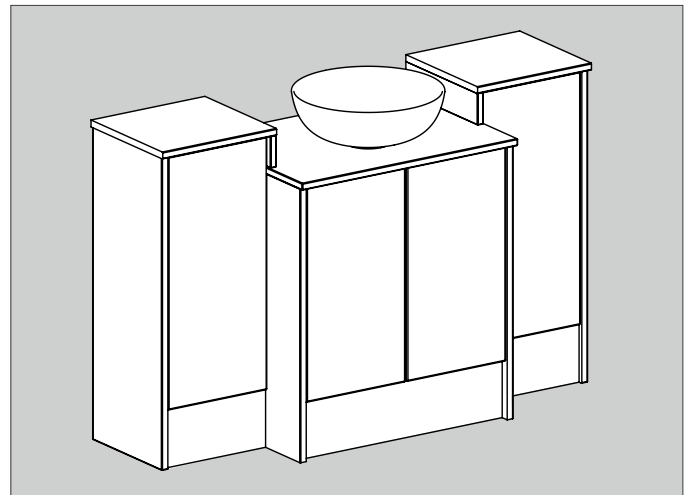

Concept for creating deep sit-on basin units integrated with standard-height fitted furniture.