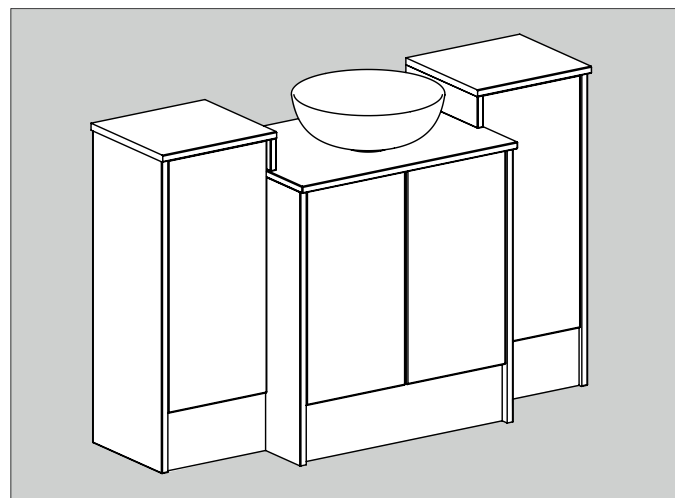

Concept for creating deep sit-on basin units integrated with standard-height fitted furniture.