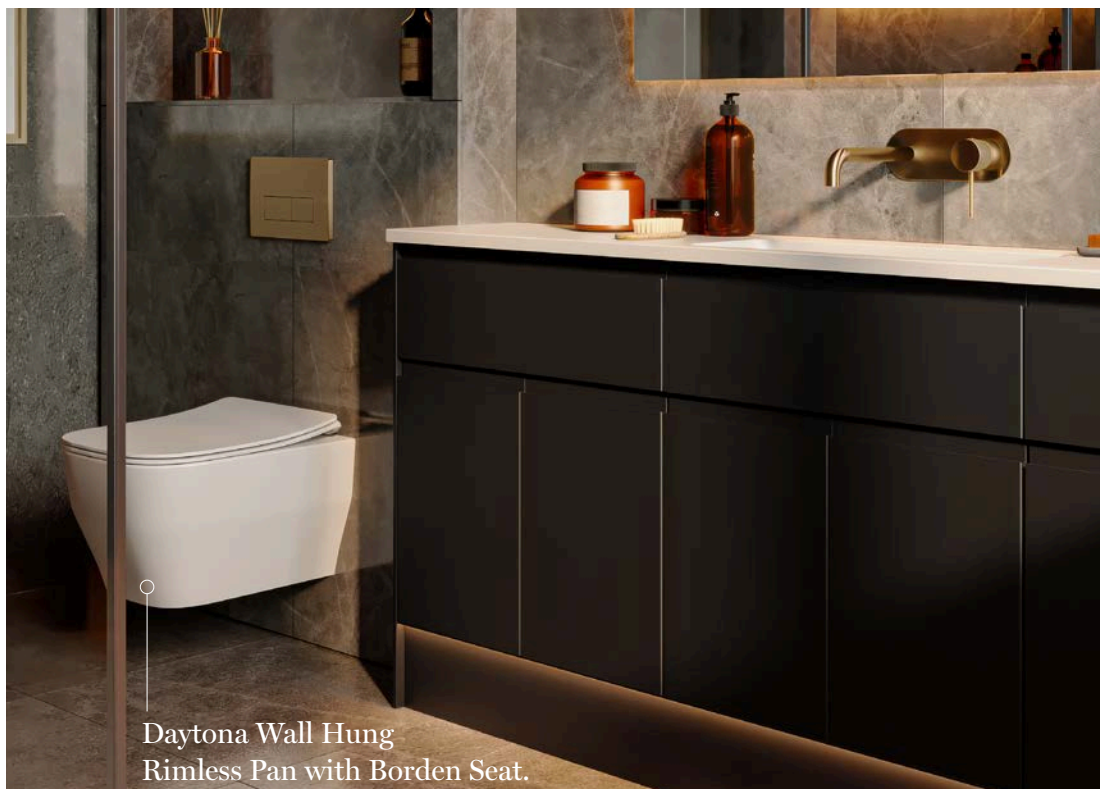

Daytona Wall Hung
Rimless Pan with Borden Seat.