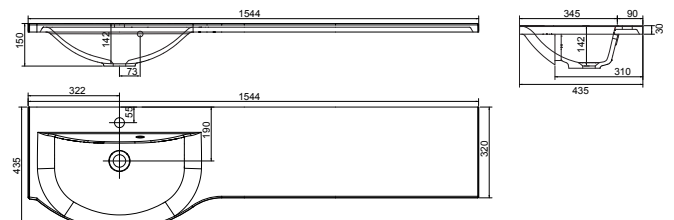

ART Cast Wing Basin - 1544mm

CM

White. Cast Marble. One tap hole. Integrated Overflow. This basin section will only suit a 600 standard carcass size. Basin can be cut to size if the cut end is positioned against a wall. Supplied with Chrome overflow ring, see more Type 2 / Type 3 overflow rings on [page 280](#).

Left Hand Bowl - 1544w x 435d x 175h mm	37.3195	£640
Right Hand Bowl - 1544w x 435d x 175h mm	37.3196	£640