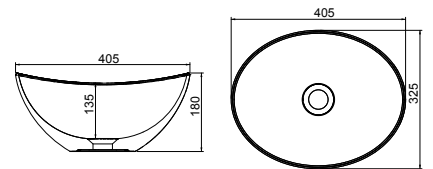

Fremont

White. Ceramic. No tap hole. No Overflow. We recommend using our free flowing unslotted waste with this basin, see **page 287**.

	Code	Price
405w x 325d x 180h mm	9113	£210