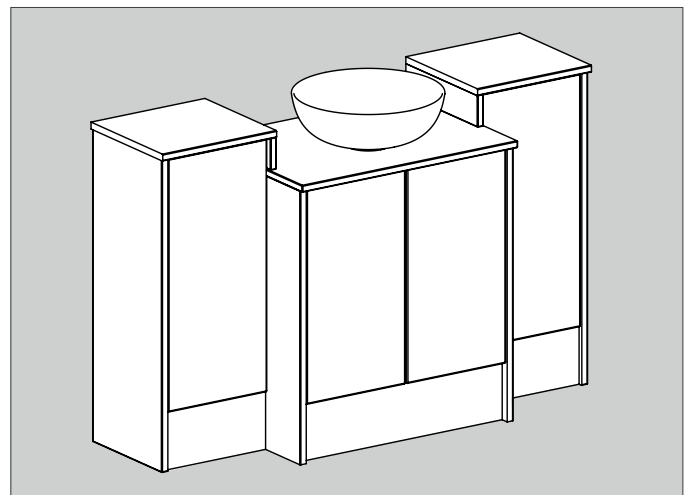

Concept for creating deep sit-on basin units integrated with standard-height fitted furniture.