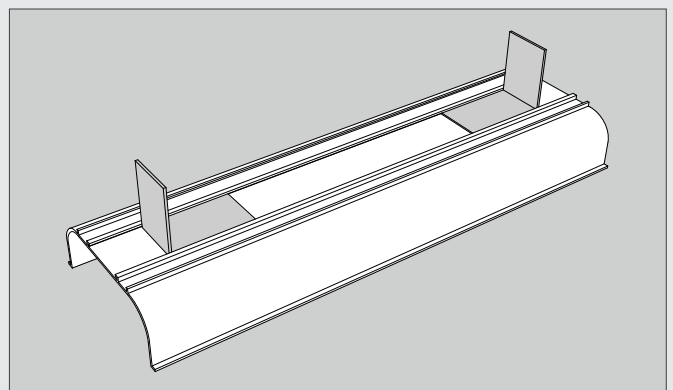

Metallic Profile

Choose from Stainless Steel, Brushed Brass, or Matt Black metallic profiles to complete your Bowland unit.

Metallic Profile Guide

Profiles are available in 1250mm and 2500mm lengths. The profile should be cut to match the overall length of the carcass run between the end and/or infill panels. Corner connectors are available to accommodate 90° angles in the furniture.

Profiles are available in lengths of 1250mm or 2500mm

The profile should be secured to the carcass with supplied brackets which slot into the rear of the profile

Bowland Fitted Furniture Pricing

Shown in Blueberry, the Bowland collection features pre-assembled 18mm units with gloss or matt fascia panels and a metallic inset profile. Each includes soft-close hinges, smooth runners, and wall fixings for lasting durability.