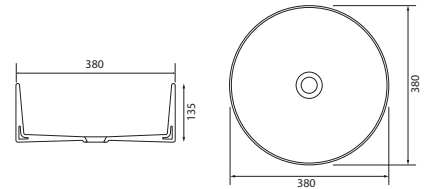

Florida

White. Ceramic. No tap hole. No Overflow. We recommend using our free flowing unslotted waste with this basin, see **page 287**.

	Code	Price
380w x 380d x 135h mm	9199	£200