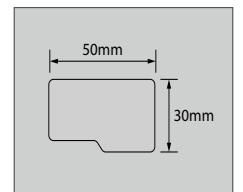

Light Pelmet