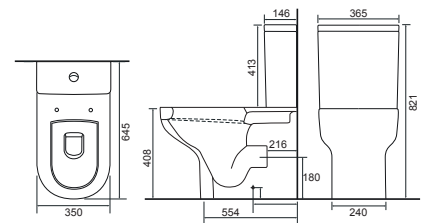

Close Coupled WC Sets

All Calypso WC's include a high quality seat with lift-off functionality, soft-close operation, and secure top-fix fittings as standard.

Charlotte

Charlotte CC Pan & Cistern with Temora Seat. Supplied with Chrome hinges, see more Type 1 hinges on **page 293**. **36.9111.01** £910