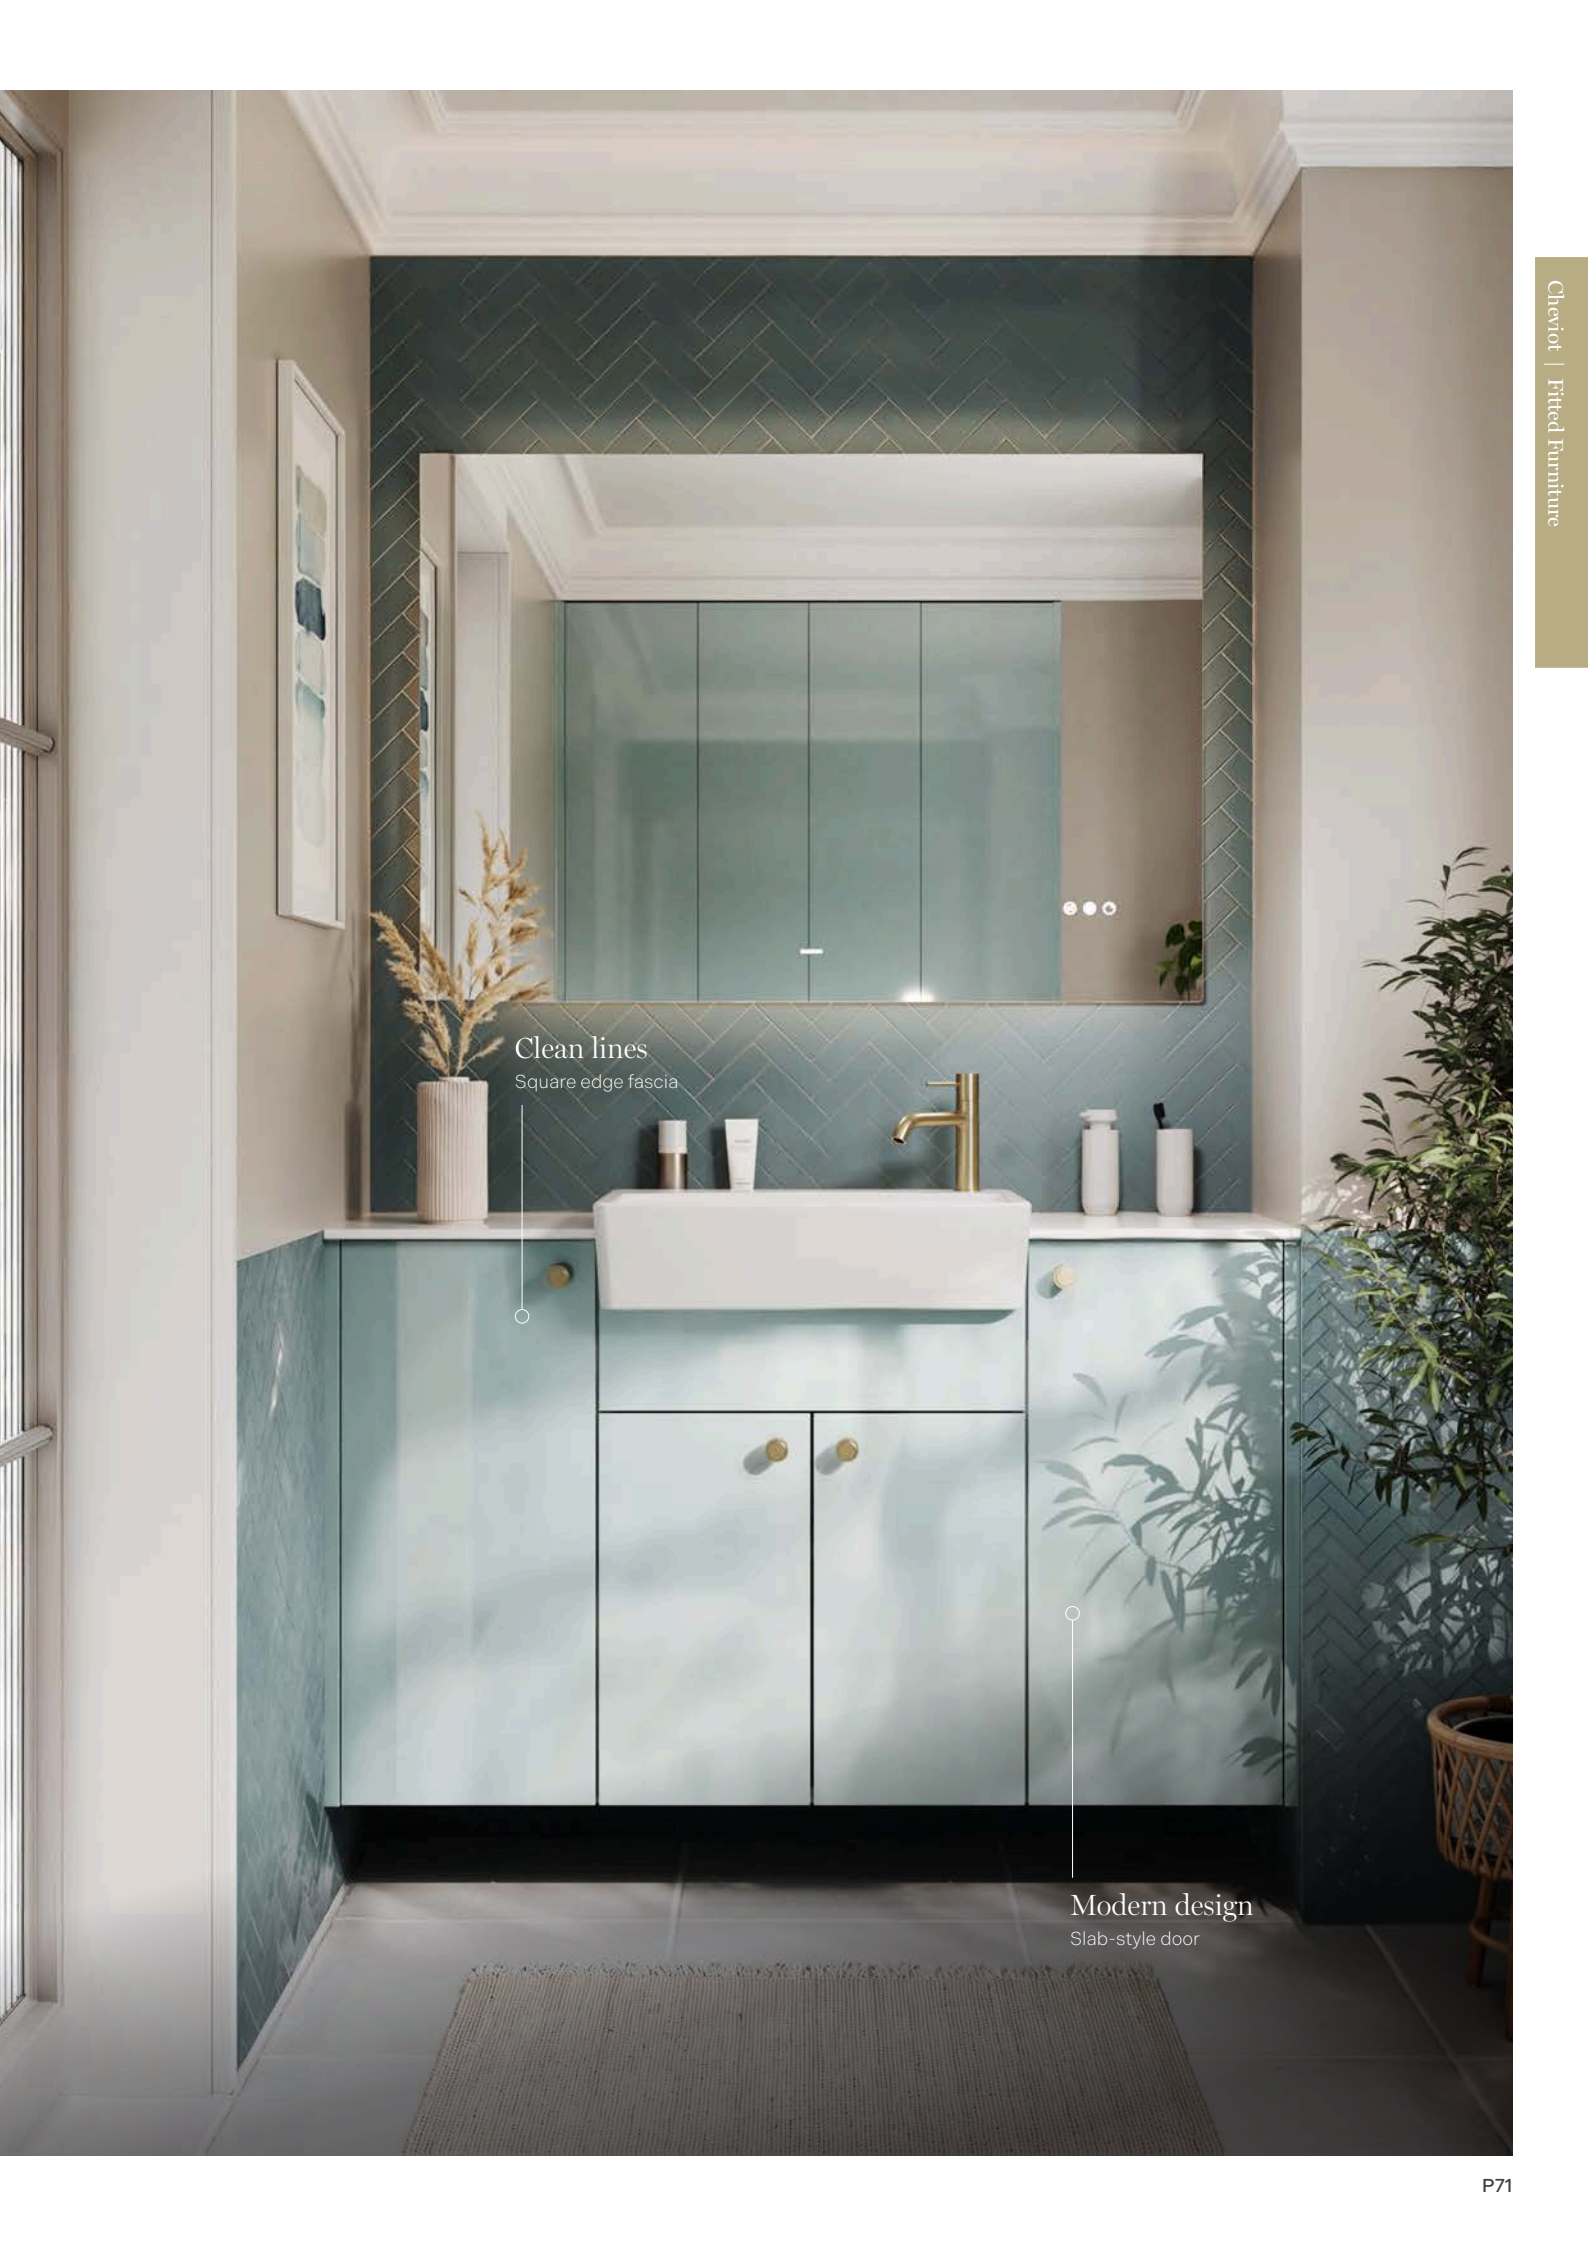

Clean lines
Square edge fascia

Modern design
Slab-style door