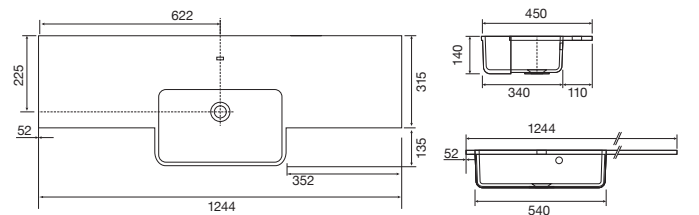

Fontana Cast Wing Basin - 1244mm

White. Cast Marble. No tap hole. Integrated Overflow. Suitable for use with a 1200mm run of furniture. This basin section will only suit a 600 standard carcass size. Basin can be cut to size and finished with the Fontana finishing kit. Supplied with White overflow ring, see more Type 3 / Type 4 overflow rings on [page 280](#).

Central Bowl - 1244w x 455d x 170h mm	37.3608	£690