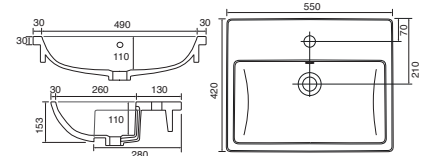

Charlotte

White. Ceramic. One tap hole. Integrated Overflow. Supplied with Chrome overflow ring, see more Type 3 overflow rings on **page 280.**

		Code	Price	Minimum Carcass Sizes
Standard	550w x 420d x 155h mm	37.9112	£390	600 Standard