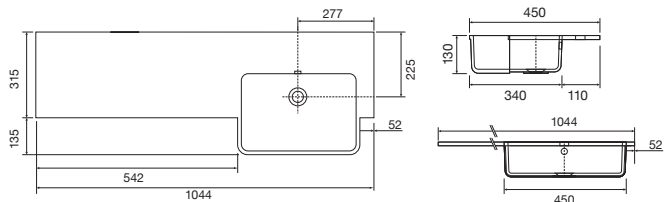

Fontana Cast Wing Basin - 1044mm

White, Cast Marble. No tap hole. Integrated Overflow. Suitable for use with a 1000mm run of furniture. This basin section will only suit a 500 standard carcass size. Basin can be cut to size and finished with the Fontana finishing kit. Supplied with White overflow ring, see more Type 3 / Type 4 overflow rings on [page 280](#).

Left Hand Bowl - 1044w x 455d x 170h mm	37.3518	£565
Right Hand Bowl - 1044w x 455d x 170h mm	37.3519	£565