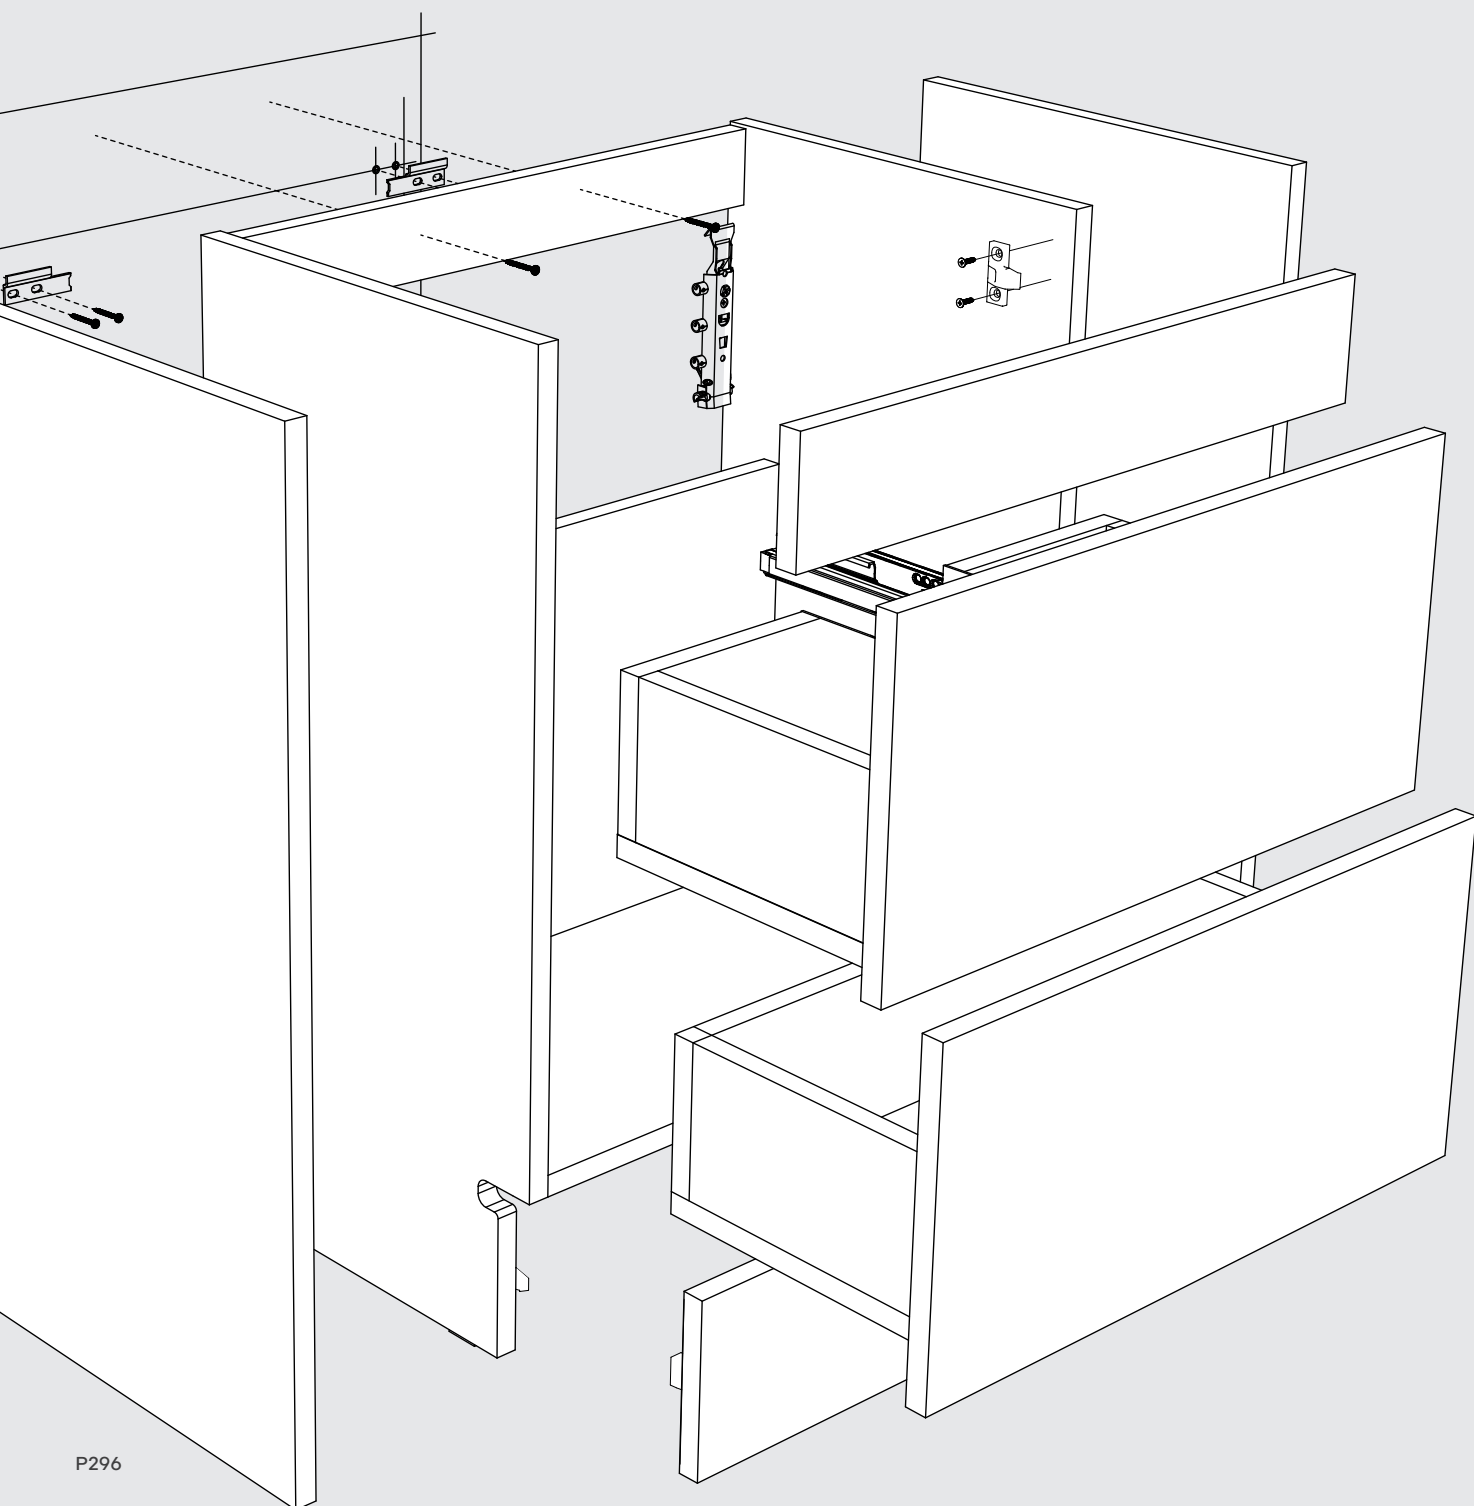

Spare Parts & Fittings

Hole Plug (10 pack) 5mm

| | | |
|--------|-------------|----|
| 7032CY | Clay | £2 |
| 7032NO | Natural Oak | £2 |
| 7032W | White | £2 |

Door Opener

Push open and push close. Simple surface mount installation. Not suitable for use with drawers.