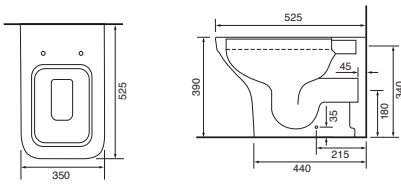

Denver

Denver BTW Pan with Casula Seat. Supplied with Chrome hinges, see more Type 1 hinges on [page 293](#).

36.9076.01 £575