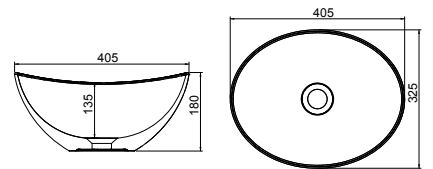

Fremont

Black/White. Ceramic. No tap hole. No Overflow. We recommend using our free flowing unslotted waste with this basin, see **page 287**.

	Code	Price
405w x 325d x 180h mm	9114	£415