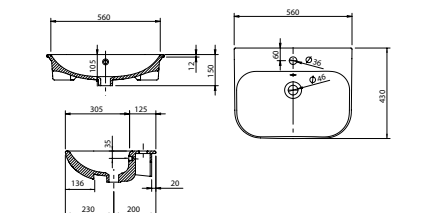

Riverdale

White. Ceramic. One tap hole. Integrated Overflow. Supplied with a Chrome overflow ring, see more Type 3 overflow rings on **page 280.**

		Code	Price	Minimum Carcass Sizes
Standard	560w x 430d x 150h mm	37.9324	£265	600 Standard