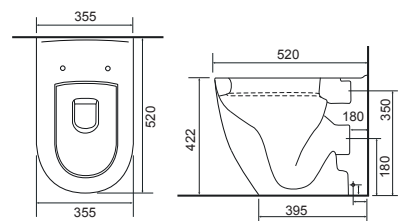

Daytona - Rimless

Daytona BTW Rimless Pan with Borden Seat Supplied with Chrome hinges, see more Type 1 hinges on [page 293](#).

36.9322.01 £475