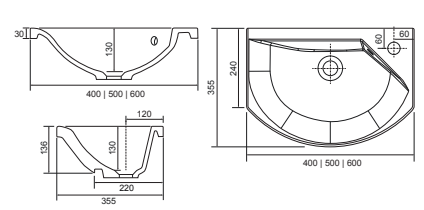

ART Slimline

White. Cast Marble. One tap hole. External Overflow. Supplied with Chrome overflow ring, see more Type 1 overflow rings on **page 280**.

		Code	Price	Minimum Carcass Sizes
Slimline	400w x 355d x 155h mm	37.3174	£345	400 Slim
Slimline	500w x 355d x 155h mm	37.3114	£360	500 Slim
Slimline	600w x 355d x 155h mm	37.3096	£400	600 Slim