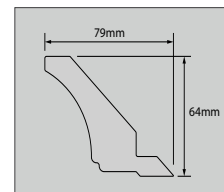

Pentland Cornice