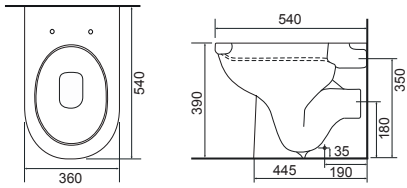

Back To Wall WC Sets

All Calypso WC's include a high quality seat with lift-off functionality, soft-close operation, and secure top-fix fittings as standard.

Madison