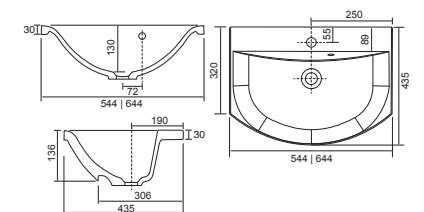

ART Shoulder

White. Cast Marble. One tap hole. Integrated Overflow. Supplied with Chrome overflow ring, see more Type 2 / Type 3 overflow rings on **page 280**.

		Code	Price	Minimum Carcass Sizes
Standard	544w x 435d x 30h mm	37.3852	£360	500 Standard
Standard	644w x 435d x 30h mm	37.3853	£400	600 Standard