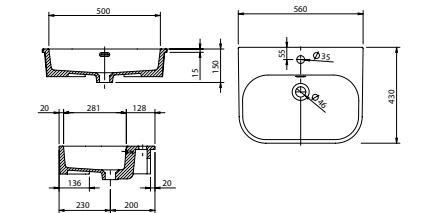

Daytona

White. Ceramic. One tap hole. Integrated Overflow. Supplied with a fixed oval Chrome overflow.

		Code	Price	Minimum Carcass Sizes
Standard	560w x 430d x 145h mm	37.9321	£265	600 Standard