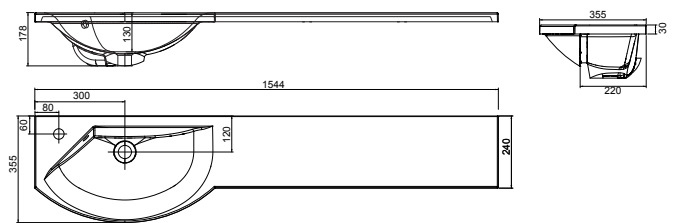

ART Cast Wing Basin - 1544mm (Slim)

CM

White. Cast Marble. One tap hole. Integrated Overflow. This basin section will only suit a 600 slimline carcass size. Basin can be cut to size if the cut end is positioned against a wall. Supplied with Chrome overflow ring, see more Type 2 / Type 3 overflow rings on [page 280](#).

Left Hand Bowl - 1544w x 355d x 175h mm	37.3847	£640
Right Hand Bowl - 1544w x 355d x 175h mm	37.3204	£640