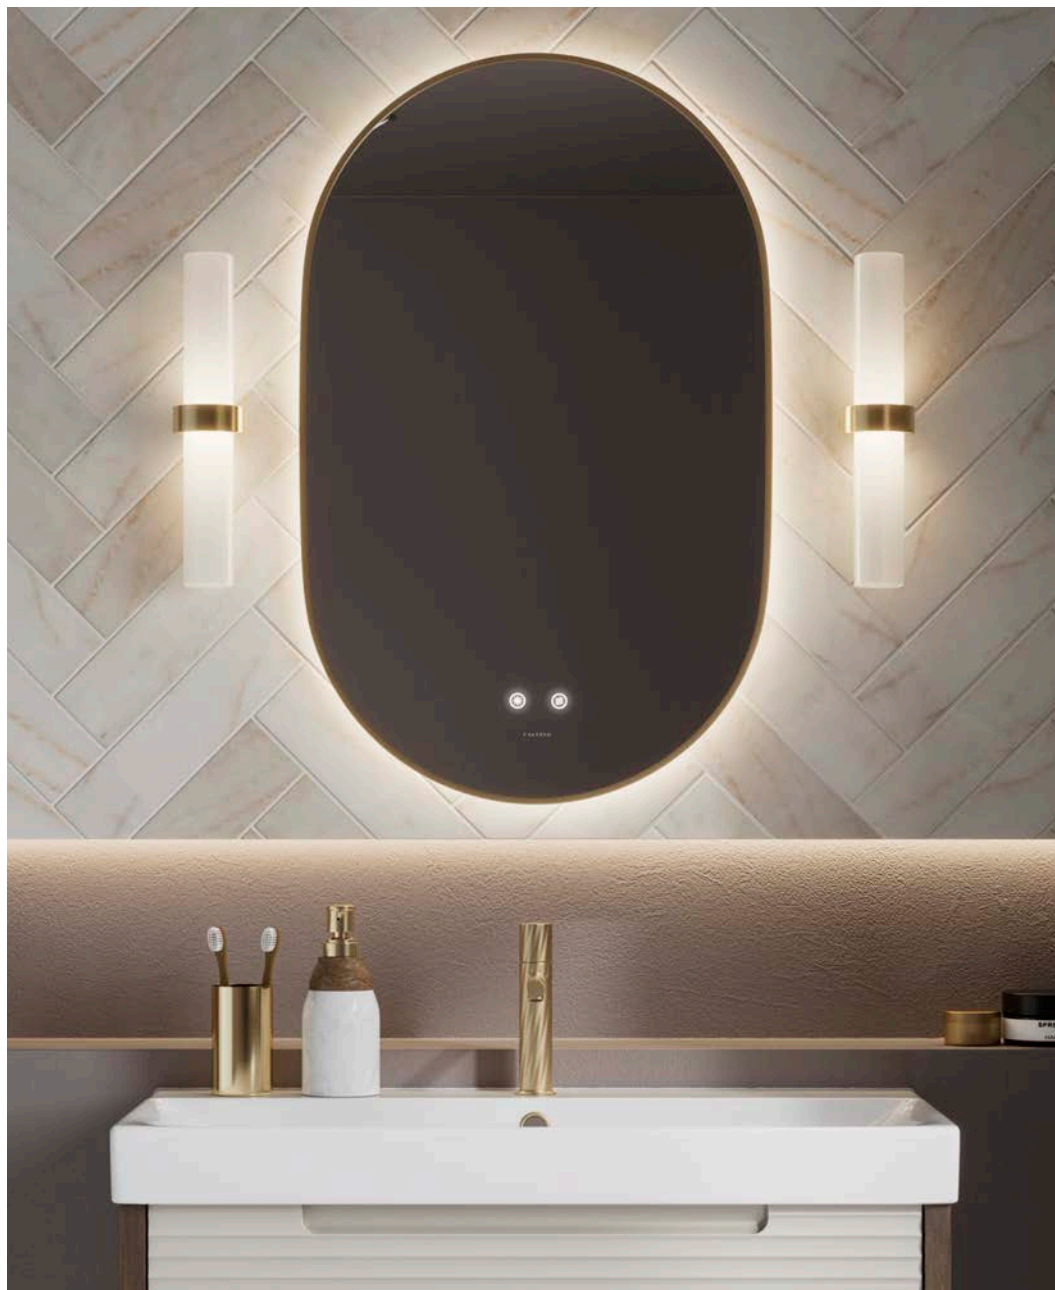

Best Seller

Murello

Ambient LED Mirrors | Murello

Sleek, striking, and thoughtfully designed.

Available with a black or brushed brass edge, it frames your space with subtle definition and soft, ambient light.

Edge Finish	Size	Code	Price
● Black	500w x 30d x 800h mm	3678	£480
● Brushed Brass	500w x 30d x 800h mm	3679	£480

Key Features

Control	Two button touch
Lighting	Dimmable LED
LED Warmth	Adjustable colour temperature
Demister	Yes