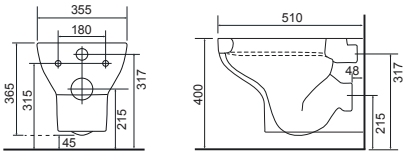

Wall Hung WC Sets

All Calypso WC's include a high quality seat with lift-off functionality, soft-close operation, and secure top-fix fittings as standard.

Daytona

Daytona Wall Hung Rimless Pan with Borden Seat. Supplied with Chrome hinges, see more Type 1 hinges on [page 293](#). **36.9323.01** £475

Riverdale

Riverdale Wall Hung Rimless Pan with Collerina Seat. Supplied with Chrome hinges, see more Type 1 hinges on [page 293](#). **36.9326.01** £495

Aurora

Aurora Wall Hung Rimless Pan with Collerina Seat. Supplied with Chrome hinges that are not interchangeable. **36.9329.01** £470

Aurora

Aurora Wall Hung Rimless Pan with Ballina Seat. Supplied with Chrome hinges, see more Type 1 hinges on [page 293](#). **36.9329.02** £470

Charlotte

Charlotte Wall Hung Pan with Temora Seat. Supplied with Chrome hinges, see more Type 1 hinges on [page 293](#). **36.9116.01** £670

WHAT IS A RIMLESS PAN?

Traditional toilets distribute the flush water through a series of holes around the underside of the rim of the pan. However, the 'Rimless' pan does away with this under-rim, meaning the water can flow faster and with no hindrance to create an enhanced flush.

The rimless toilet looks no different on the outside.

The main difference is that the pan boasts a smooth bowl with reduced areas for bacteria or lime-scale to build up and settle, which makes a significant difference for cleaning and improved hygiene compared to traditional pans.

Highest standards of Hygiene

No hidden spaces for germs to harbour.
Allows for easy cleaning.

Perfect cleaning

Unique flush system means the water flows both vertical and around the rim covering the entire surface.

Quieter & Faster

Rimless technology allows for a more silent and faster flush than standard WC pans.