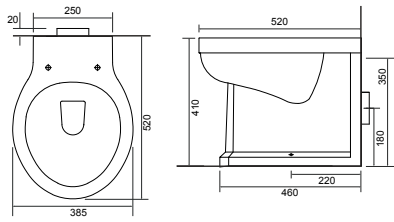

Georgia with Wentworth Coloured Seat

Supplied with Chrome hinges that are not interchangeable

○ Cotton White	36.9170.02	£560	● Slate	36.9170.06	£560
● Portland Stone	36.9170.11	£560	● Maritime Blue	36.9170.07	£560
● Shale	36.9170.04	£560	● Chateau Green	36.9170.08	£560
● Lagoon Mist	36.9170.05	£560			

Close Coupled WC Sets

All Calypso WC's include a high quality seat with lift-off functionality, soft-close operation, and secure top-fix fittings as standard.