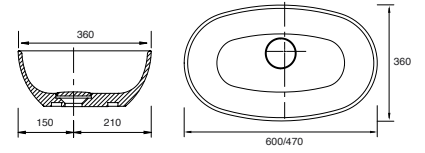

Sit-On Basins

Sit-On Basins are designed to be used with a worktop, creating a stylish, elevated focal point in your bathroom.

When planning your layout, consider the overall basin height and opt for lower height units if needed to maintain a comfortable and practical setup.

Bouro

White. Gloss. Cast Marble. No tap hole. No Overflow. We recommend using our free flowing unslotted waste with this basin, see **page 287**.

	Code	Price
470w x 365d x 160h mm	3584	£300
600w x 365d x 160h mm	3585	£355