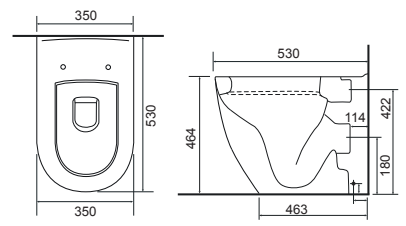

Cleveland Comfort Height - Rimless

Cleveland BTW Comfort Height Rimless Pan with Ballina Seat. Not suitable for use with 400mm WC units Supplied with Chrome hinges, see more Type 2 hinges on [page 293](#).

36.9181.01 £485