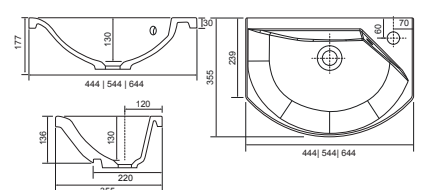

ART Shoulder Slimline

White. Cast Marble. One tap hole. Integrated Overflow. Supplied with Chrome overflow ring, see more Type 2 / Type 3 overflow rings on **page 280**.

		Code	Price	Minimum Carcass Sizes
Slimline	444w x 355d x 175h mm	37.3241	£345	400 Slim
Slimline	544w x 355d x 175h mm	37.3851	£360	500 Slim
Slimline	644w x 355d x 175h mm	37.3243	£400	600 Slim