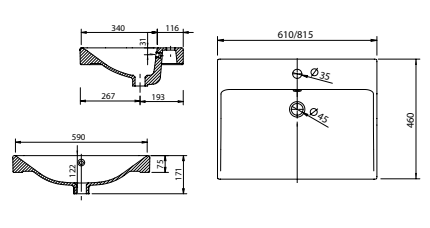

Panama - Standard

White. Ceramic. One tap hole. Integrated Overflow. Supplied with Chrome overflow ring, see more Type 3 overflow rings on **page 280**.

		Code	Price	Suitable Vanity Carcass Sizes
Standard	610w x 460d x 170h mm	9315	£365	600mm Standard
Standard	815w x 465d x 175h mm	9316	£465	800mm Standard