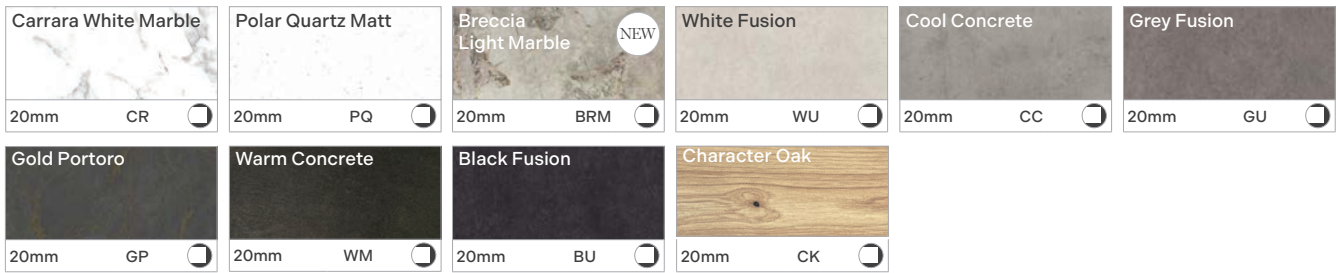

CALYPSO

The Bathroom Collection
Spring 2026

Worktops

Calypstone Aura Worktops

Square-Edged Laminate Worktops

Postformed Laminate Worktops

Oak Veneered

Vinyl