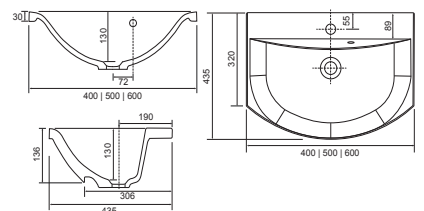

ART

White. Cast Marble. One tap hole. External Overflow. Supplied with Chrome overflow ring, see more Type 1 overflow rings on **page 280**.

		Code	Price	Minimum Carcass Sizes
Standard	400w x 435d x 155h mm	37.3173	£345	400 Standard
Standard	500w x 435d x 155h mm	37.3113	£360	500 Standard
Standard	600w x 435d x 155h mm	37.3095	£400	600 Standard