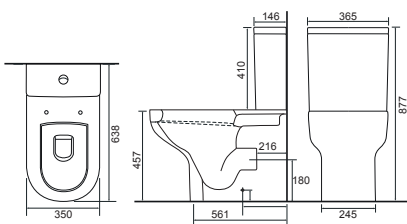

Cleveland Comfort Height

Cleveland CC Comfort Height Rimless Pan & Cistern with Ballina Seat. Supplied with Chrome hinges, see more Type 2 hinges on **page 293**. **36.9182.01** £760