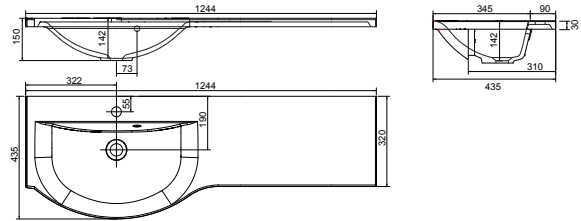

Semi Recessed Wing Basins

Semi Recessed Wing Basins are an all-in-one structure combining an ART semi recessed basin and worktop. They are designed to sit across a number of different furniture layouts according to the length of the basins, and all models include a template for cutting and shaping the basin unit upper panel to fit.

ART Cast Wing Basin - 1244mm

CM

White. Cast Marble. One tap hole. Integrated Overflow. This basin section will only suit a 600 standard carcass size. Basin can be cut to size if the cut end is positioned against a wall. Supplied with Chrome overflow ring, see more Type 2 / Type 3 overflow rings on [page 280](#).

Left Hand Bowl - 1244w x 435d x 175h mm	37.3191	£610
Right Hand Bowl - 1244w x 435d x 175h mm	37.3192	£610