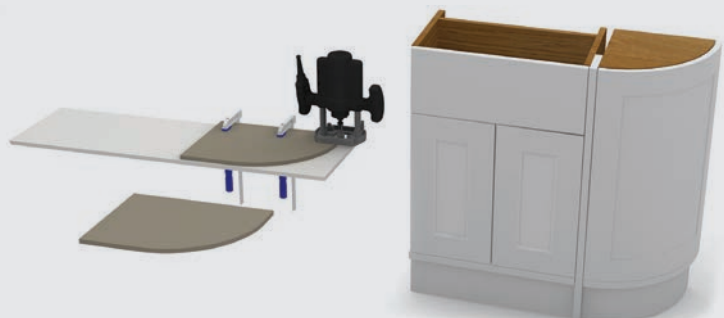

Base Unit - One Door

Base unit with one left/right hand reversible soft-close door. One removable shelf.

		Unit Code	Price	Carcass	Door
Standard	200w x 303d x 811h mm	4437PD**	£390	4023	5023
⌚ Standard	300w x 303d x 811h mm	4439PD**	£445	4035	5035
Slim	200w x 218d x 811h mm	4237PD**	£390	4023S	5023
Slim	300w x 218d x 811h mm	4239PD**	£445	4035S	5035

Base Unit - Two Door

Base unit with two soft-close doors. One removable shelf.

		Unit Code	Price	Carcass	Doors
Standard	400w x 303d x 811h mm	4441PD**	£595	4036	5023 x2
⌚ Standard	600w x 303d x 811h mm	4443PD**	£665	4002	5035 x2
Slim	400w x 218d x 811h mm	4241PD**	£595	4036S	5023 x2
Slim	600w x 218d x 811h mm	4243PD**	£665	4002S	5035 x2

Curved Base Unit

Curved unit designed for the end of a furniture run. One soft-close reversible door for LH & RH ends. One fixed shelf. MDF jig is available for creating perfect curves on our Calypstone worktops. For use with a router featuring a ø30mm guide bush and a 12.7mm cutter.

		Unit Code	Price	Carcass	Door
⌚ Standard	300w x 303d x 811h mm	4435PD**	£660	4031	5039

Worktop Jig - Curved Base End Unit

The Calypso Curved Worktop Jig is designed to help installers create a flawless curve on a Calypstone worktop, matching the radius of a Pentland curved end unit. Use with a router fitted with a 30mm guide bush and a 12.7mm twin flute cutter (cutters and tools not included).

Size	400w x 306d x 12h mm
Code	7035.01
Price	£19