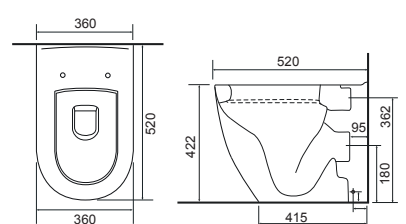

Riverdale - Rimless

Riverdale BTW Rimless Pan with Collerina Seat. Supplied with Chrome hinges, see more Type 1 hinges on [page 293](#).

36.9325.01 £495