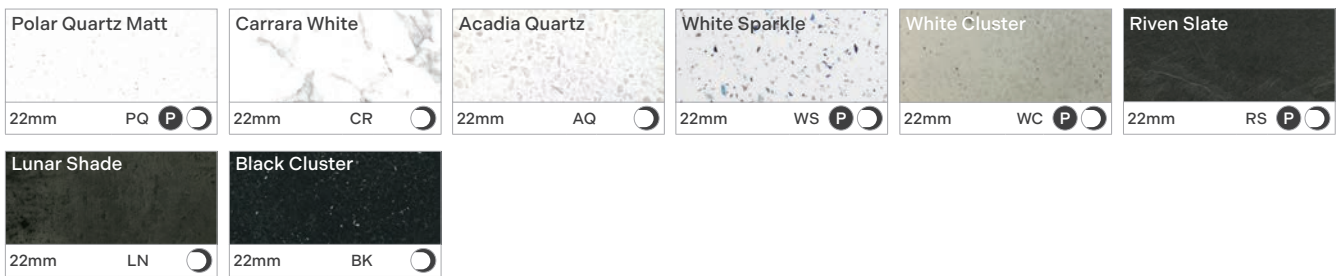

CALYPSO

The Bathroom Collection
Spring 2026

Worktops

Calypstone Aura Worktops

Square-Edged Laminate Worktops

Postformed Laminate Worktops

Oak Veneered

Vinyl