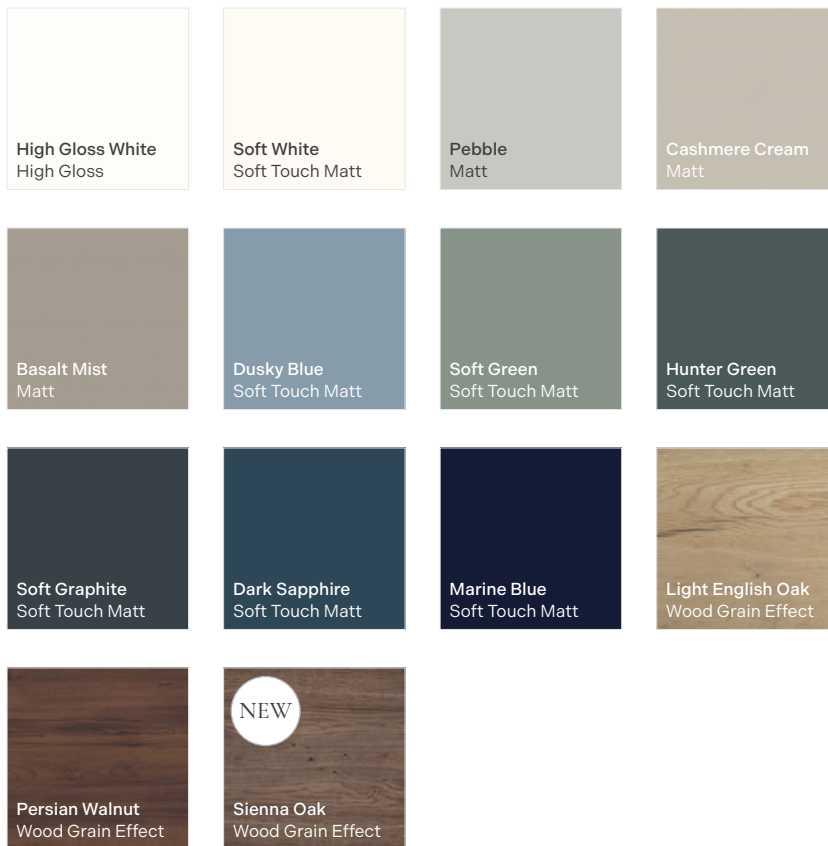

Fitted Furniture

Brecon collection

Brecon's clean and modern appearance is defined by signature, soft-edge, slab-style fascias. Presented across an incredible variety of glossy, wood grain, metallic or matt styles, the collection offers something for every bathroom. Brecon's simple and contemporary design is an understated classic, complete with soft-close hinges, runners and fixings.