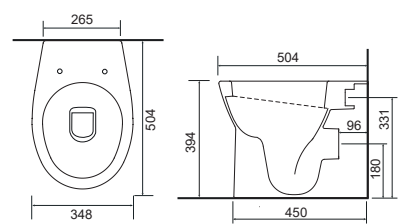

Denville

Denville BTW Pan with Hillston Seat. Supplied with Chrome hinges that are not interchangeable

36.9178.01 £310