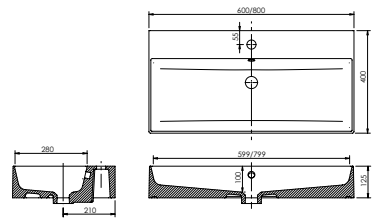

Memphis - Slimline

White. Ceramic. One tap hole. Integrated Overflow. Supplied with Chrome overflow ring, see more Type 3 overflow rings on **page 280**.

| | | Code | Price | Suitable Vanity Carcass Sizes |
|----------|-----------------------|------|-------|-------------------------------|
| Standard | 600w x 400d x 150h mm | 9286 | £445 | 600 Slimline |
| Standard | 800w x 400d x 160h mm | 9287 | £550 | 800 Slimline |