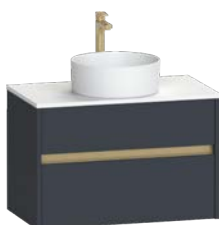

Add a Sit-on Basin and 800 Vanity Worktop

| | | |
|--|------|------|
| Florida Ceramic | 9199 | £200 |
| Sit-on bowl collection on page 278 | | |
| Worktop Cast Marble | 3290 | £275 |
| Worktop collection on page 258 | | |