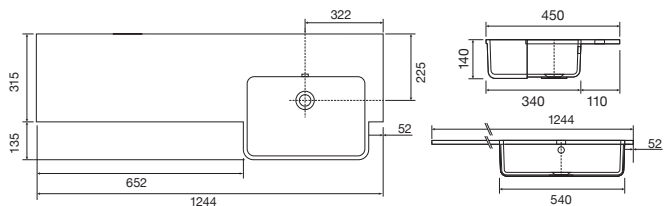

Fontana Cast Wing Basin - 1244mm

White, Cast Marble. No tap hole. Integrated Overflow. Suitable for use with a 1200mm run of furniture. This basin section will only suit a 600 standard carcass size. Basin can be cut to size and finished with the Fontana finishing kit. Supplied with White overflow ring, see more Type 3 / Type 4 overflow rings on [page 280](#).

Left Hand Bowl - 1244w x 455d x 170h mm	37.3601	£690
Right Hand Bowl - 1244w x 455d x 170h mm	37.3602	£690