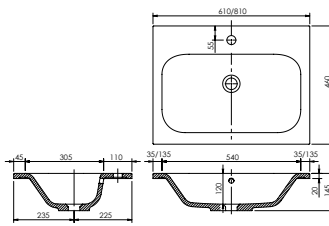

Orani/Vanity Basin

White. Cast Marble. One tap hole. External Overflow. Supplied with Chrome overflow ring, see more Type 1 overflow rings on **page 280**.

Gloss White - 610w x 460d x 145h mm	9240	£250
Matt White - 610w x 460d x 145h mm	9241	£275
Gloss White - 810w x 460d x 145h mm	9242	£290
Matt White - 810w x 460d x 145h mm	9243	£320