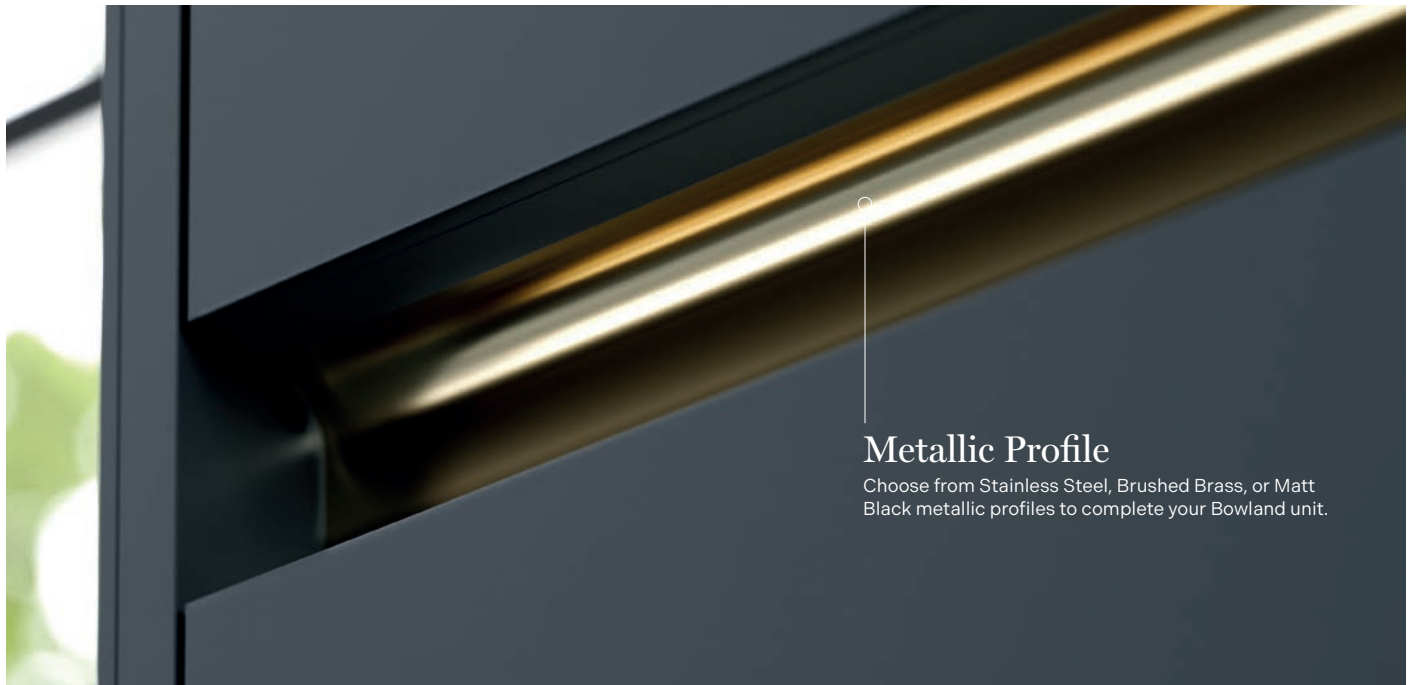

Metallic Profile

Choose from Stainless Steel, Brushed Brass, or Matt Black metallic profiles to complete your Bowland unit.

Metallic Profile Guide

Profiles are available in 1250mm and 2500mm lengths. The profile should be cut to match the overall length of the carcass run between the end and/or infill panels. Corner connectors are available to accommodate 90° angles in the furniture.