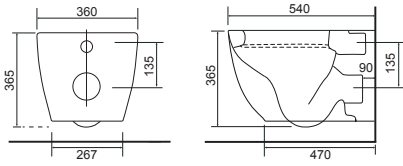

Wall Hung WC Sets

All Calypso WC's include a high quality seat with lift-off functionality, soft-close operation, and secure top-fix fittings as standard.

Daytona

Daytona Wall Hung Rimless Pan with Borden Seat. Supplied with Chrome hinges, see more Type 1 hinges on [page 293](#). **36.9323.01** £475

Riverdale

Riverdale Wall Hung Rimless Pan with Collerina Seat. Supplied with Chrome hinges, see more Type 1 hinges on [page 293](#). **36.9326.01** £495

Aurora

Aurora Wall Hung Rimless Pan with Collerina Seat. Supplied with Chrome hinges that are not interchangeable. **36.9329.01** £470

Aurora

Aurora Wall Hung Rimless Pan with Ballina Seat. Supplied with Chrome hinges, see more Type 1 hinges on [page 293](#). **36.9329.02** £470

Charlotte

Charlotte Wall Hung Pan with Temora Seat. Supplied with Chrome hinges, see more Type 1 hinges on [page 293](#). **36.9116.01** £670

WHAT IS A RIMLESS PAN?

Traditional toilets distribute the flush water through a series of holes around the underside of the rim of the pan. However, the 'Rimless' pan does away with this under-rim, meaning the water can flow faster and with no hindrance to create an enhanced flush.

The rimless toilet looks no different on the outside.

The main difference is that the pan boasts a smooth bowl with reduced areas for bacteria or lime-scale to build up and settle, which makes a significant difference for cleaning and improved hygiene compared to traditional pans.

Highest standards of Hygiene

No hidden spaces for germs to harbour.
Allows for easy cleaning.

Perfect cleaning

Unique flush system means the water flows both vertical and around the rim covering the entire surface.

Quieter & Faster

Rimless technology allows for a more silent and faster flush than standard WC pans.