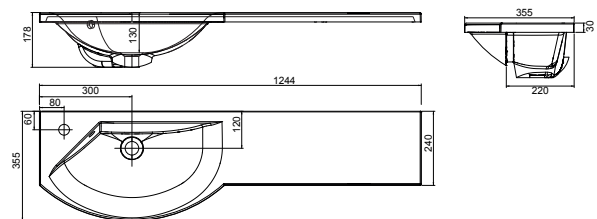

ART Cast Wing Basin - 1244mm (Slim)

CM

White. Cast Marble. One tap hole. Integrated Overflow. This basin section will only suit a 600 slimline carcass size. Basin can be cut to size if the cut end is positioned against a wall. Supplied with Chrome overflow ring, see more Type 2 / Type 3 overflow rings on [page 280](#).

Left Hand Bowl - 1244w x 355d x 175h mm	37.3849	£610
Right Hand Bowl - 1244w x 355d x 175h mm	37.3848	£610