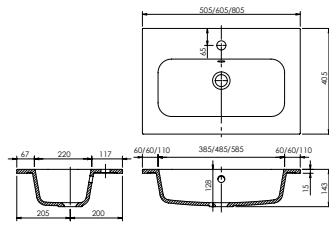

Vanity Basins

Vanity Basins are sized to fit perfectly on our vanity units, available in standard widths of 600mm, 800mm, and 1200mm. Designed for a seamless fit and optimal functionality in a variety of bathroom layouts.

Idro/Vanity Basin

White. Cast Marble. One tap hole. External Overflow. Supplied with Chrome overflow ring, see more Type 1 overflow rings on **page 280**.

500w x 405d x 140h mm	9260	£295
600w x 405d x 140h mm	9261	£328
800w x 405d x 140h mm	9262	£415