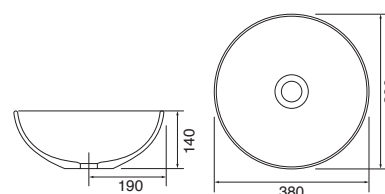

Toledo

Matt White. Ceramic. No tap hole. No Overflow. We recommend using our free flowing unslotted waste with this basin, see [page 287](#).

380w x 380d x 135h mm

Code	Price
9283	£323