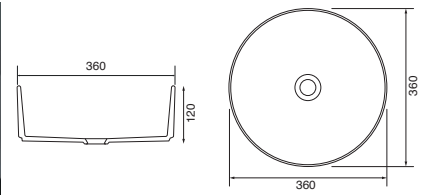

Sit-On Basins

Sit-On Basins are designed to be used with a worktop, creating a stylish, elevated focal point in your bathroom.

When planning your layout, consider the overall basin height and opt for lower height units if needed to maintain a comfortable and practical setup.

Indiana

White. Ceramic. No tap hole. No Overflow. We recommend using our free flowing unslotted waste with this basin, see [page 287](#).

360w x 360d x 120h mm

Code

9317

Price

£350