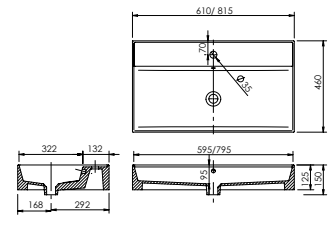

Block Vanity Basins

Block Vanity Basins are taller basins designed to sit above the unit, creating a bold and elevated look. Sized to fit perfectly on our vanity units, they are available in standard widths of 600mm and 800mm.

Monterey - Standard

White. Ceramic. One tap hole. Integrated Overflow. Supplied with Chrome overflow ring, see more Type 3 overflow rings on **page 280**.

		Code	Price	Suitable Vanity Carcass Sizes
Standard	610w x 460d x 150h mm	9313	£435	600 Standard
Standard	815w x 460d x 150h mm	9314	£565	800 Standard