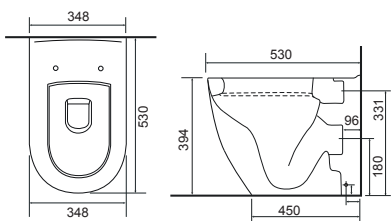

Cleveland - Rimless

Cleveland BTW Rimless Pan with Ballina Seat. Supplied with Chrome hinges, see more Type 1 hinges on [page 293](#).

36.9179.01 £460