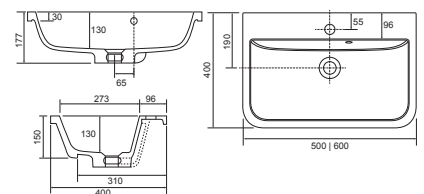

Elan

White. Cast Marble. One tap hole. Integrated Overflow. Supplied with Chrome overflow ring, see more Type 2 / Type 3 overflow rings on **page 280**.

		Code	Price	Minimum Carcass Sizes
Standard	500w x 400d x 175h mm	37.3506	£400	500 Standard
Standard	600w x 400d x 175h mm	37.3507	£420	600 Standard