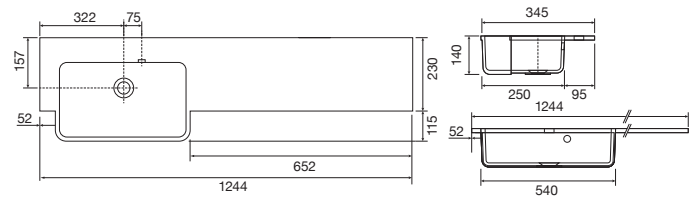

Semi Recessed Wing Basins

Semi Recessed Wing Basins are an all-in-one structure combining a semi recessed basin and worktop. They are designed to sit across a number of different furniture layouts according to the length of the basins, and all models include a template for cutting and shaping the basin unit upper panel to fit.

Fontana Cast Wing Basin - 1244mm (Slim)

White. Cast Marble. No tap hole. Integrated Overflow. Suitable for use with a 1200mm run of furniture. Not compatible with Bowland slimline units. This basin section will only suit a 600 slimline carcass size. Basin can be cut to size and finished with the Fontana finishing kit. Supplied with White overflow ring, see more Type 3 / Type 4 overflow rings on [page 280](#).

Left Hand Bowl - 1244w x 350d x 170h mm	37.3545	£690
Right hand Bowl - 1244w x 350d x 170h mm	37.3546	£690