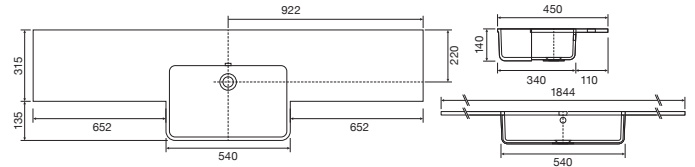

Fontana Cast Wing Basin - 1844mm

White. Cast Marble. No tap hole. Integrated Overflow. Suitable for use with a 1800mm run of furniture. This basin section will only suit a 600 standard carcass size. Basin can be cut to size and finished with the Fontana finishing kit. Supplied with White overflow ring, see more Type 3 / Type 4 overflow rings on [page 280](#).

Central Bowl - 1844w x 455d x 170h mm	37.3607	£990