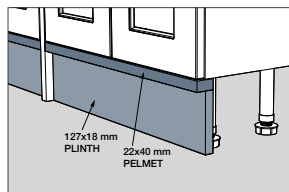

Replace ** in the colour code with the finish code shown above.

	Shaker End Panels						
	Standard Base 305w x 22d x 811h	Slimline Base 225w x 22d x 811h	Wall 225w x 22d x 661h	Tall Wall 225w x 22d x 1222h	Deep Base 445w x 22d x 811h	Standard High Rise 305w x 22d x 2033h	Slimline High Rise 225w x 22d x 2033h
Codes	3491**	3492**	3493**	3494**	3495**	3496**	3497**
Price	£125	£105	£85	£130	£160	£255	£230

Shaker End Panels not available in Portland Stone or Chateau Green.

Pelmet, Plinth & Cornice Dimensions

Our fitted furniture is crafted with simplicity and functionality in mind, making it easy to assemble and perfect for your bathroom.

For a polished look, consider incorporating a cornice trim. Ideal for concealing lights under wall units, it can also serve as a modern or traditional cornice, adding a refined finish to the top of Pentland wall units.

Pelmet & Plinth