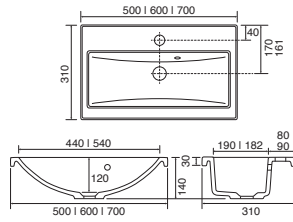

Inline Basins

Inline Basins are designed to sit directly on a basin unit without the need for a worktop, aligning perfectly with the front of the unit for a clean, streamlined finish.

Finesse/Drop In Basin

White. Cast Marble. One tap hole. External Overflow. Suitable for standard depth base/basin units only. Each basin size is recommended to match the carcass size (i.e. 500 basin suits a 500 carcass). Supplied with Chrome overflow ring, see more Type 1 overflow rings on **page 280**.

500w x 310d x 140h mm	3091	£323
600w x 310d x 140h mm	3080	£323
700w x 310d x 140h mm	3093	£323