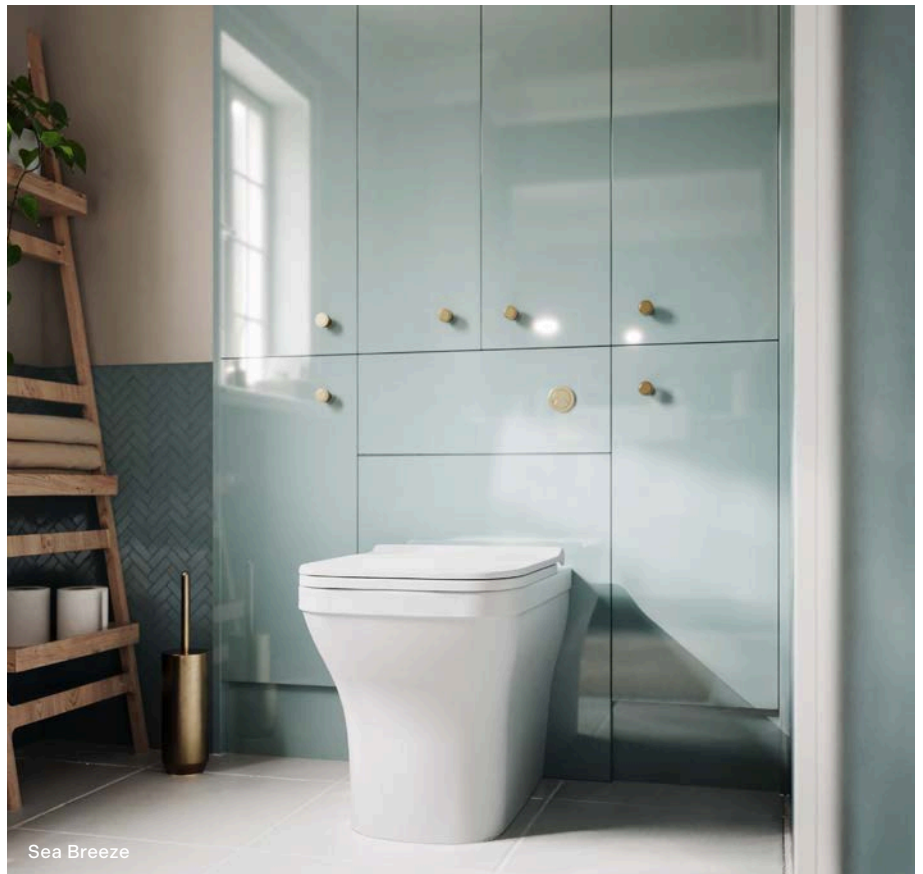

Frost White

Sea Breeze

A practical, storage-led layout that balances everyday use with a calm, organised feel.

Room includes: Denver Semi Recessed Basin, Aquila Brushed Brass Tap, Denver BTW Pan with Kempsey Seat, Furnas Knurled Brushed Brass Knob Handles and Ostra 1000 Mirror.