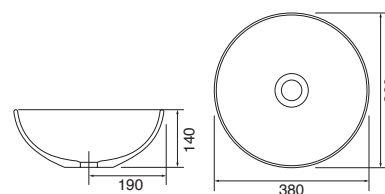

Toledo

Black. Ceramic. No tap hole. No Overflow. We recommend using our free flowing unslotted waste with this basin, see [page 287](#).

380w x 380d x 135h mm

Code	Price
9285	£323