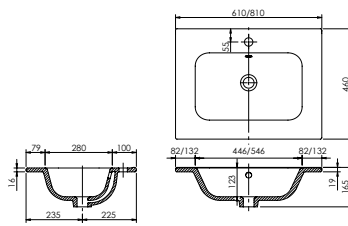

Serrenti/Vanity Basin