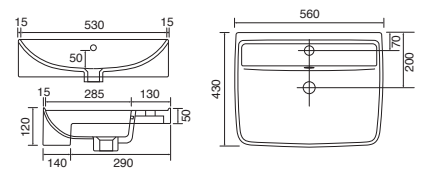

Madison

White. Ceramic. One tap hole. Integrated Overflow. Supplied with Chrome overflow ring, see more Type 3 overflow rings on **page 280**.

		Code	Price	Minimum Carcass Sizes
Standard	560w x 430d x 160h mm	37.9163	£165	600 Standard