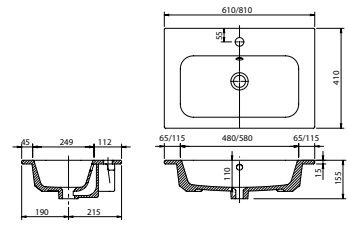

Chandler/Vanity Basin

White. Ceramic. One tap hole. Integrated Overflow. Supplied with Chrome overflow ring, see more Type 3 overflow rings on **page 280**.

615w x 410d x 155h mm	9290	£365
810w x 410d x 155h mm	9303	£430