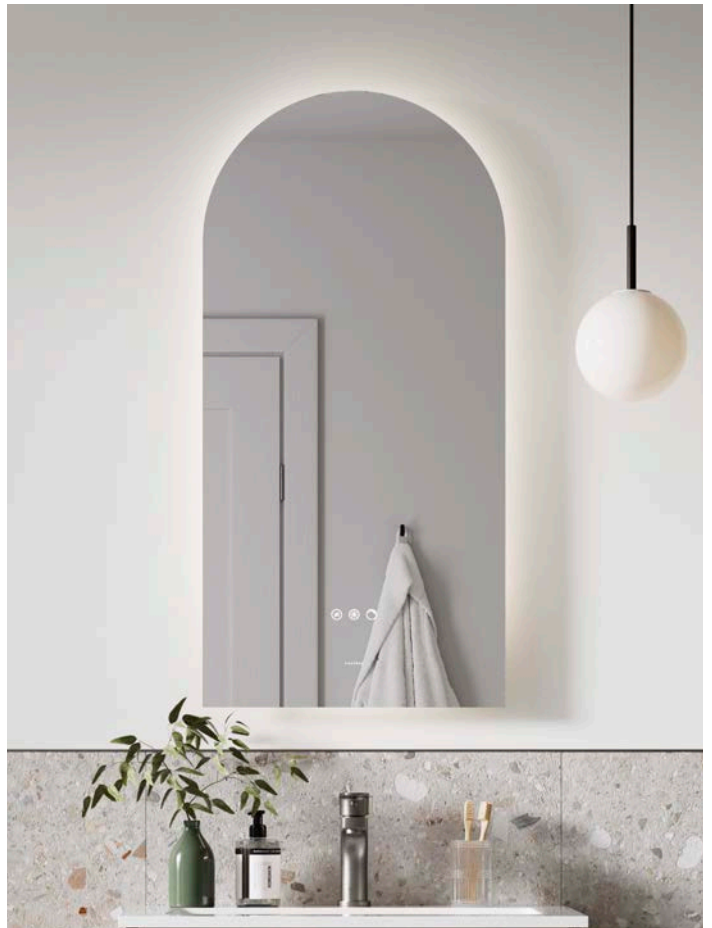

Sienna Oak: Brecon

Featured Image:
Sienna Oak: Brecon

Mirrors

An arched form, thoughtfully illuminated

Vittoria is defined by soft curves and a quietly refined presence. Its gently illuminated arched form introduces balance and warmth, helping the mirror sit comfortably within a wide range of bathroom settings.

Smooth edges are paired with a choice of gold, black, or mirrored detailing, allowing the finish to feel tailored without drawing attention away from the overall space.

Discover our latest mirror design and explore the full mirror collection on **page 220**.