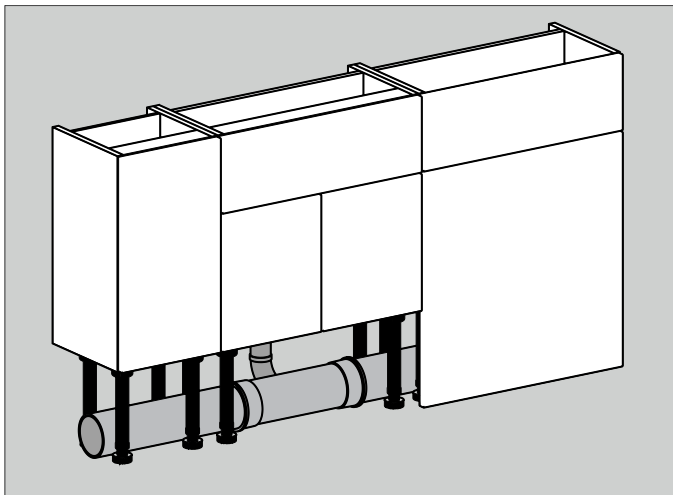

Concept for concealing soil and waste pipes within fitted furniture or walls.