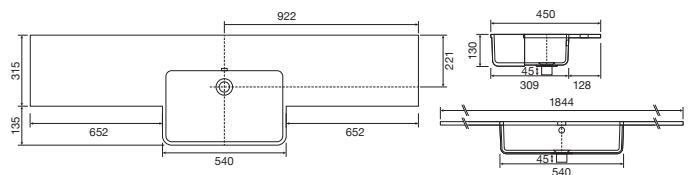

Caluso Solid Surface Basin

Caluso Solid Surface Wing Basin - 1844mm

Matt White. Solid Surface. No tap hole. Integrated Overflow. Suitable for use with an 1800mm run of furniture. This basin section will only suit a 600 standard carcass size. Can be cut and shaped using standard woodworking tools.

Central Bowl - 1844w x 450d x 175h mm	37.3538	£1,080