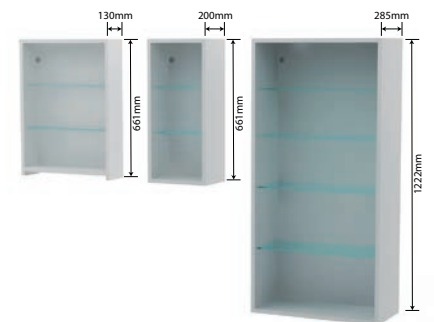

661mm Base Carcasses

(supplied with 150mm leg pack) = 811mm Overall height

561mm Base Carcasses

(supplied with 250mm leg pack) = 811mm Overall height

Wall Carcasses

For all your Carcass Accessories, Spare Parts & Fittings, **see page 296.**