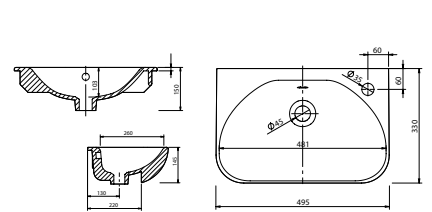

Riverdale NEW

White. Ceramic. One tap hole. Integrated Overflow. Supplied with a Chrome overflow ring, see more Type 3 overflow rings on **page 280.**

		Code	Price	Minimum Carcass Sizes
Slimline	495w x 330d x 150h mm	37.9331	£255	500 Slimline