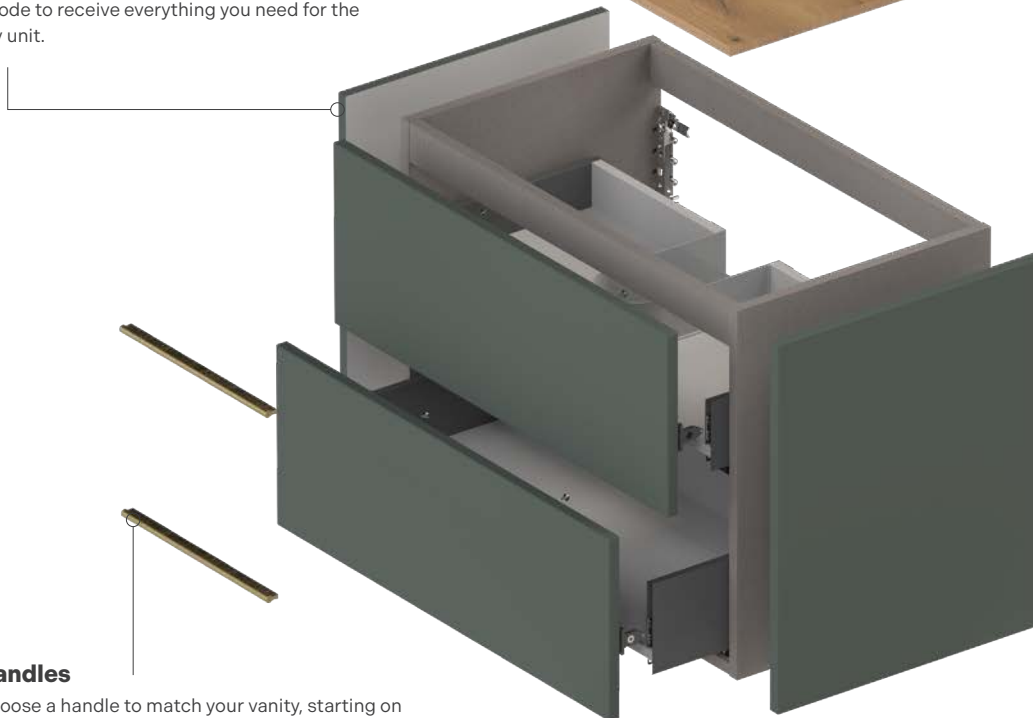

Worktops

If you're using a Sit-on basin, you will need a worktop. You can find compatible worktops below each vanity unit. For universal worktop options see **page 258**.

Vanity Units

Vanity to Match Fitted Furniture units includes a pre-assembled carcass, along with fascias, end panels, and a plinth (if required). Simply order using one code to receive everything you need for the vanity unit.