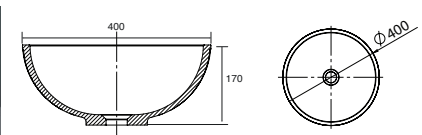

Vinci

Matt White. Cast Marble. No tap hole. No Overflow. We recommend using our free flowing unslotted waste with this basin, see [page 287](#).

400w x 400d x 170h mm

Code

3689

Price

£328