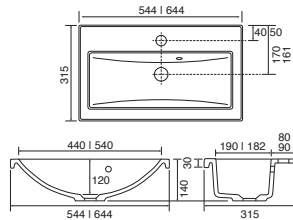

Finesse/Drop In Basin

White. Cast Marble. One tap hole. Integrated Overflow. Suitable for 500mm and 600mm base/basin units with additional 18mm end panels. Supplied with Chrome overflow ring, see more Type 2 / Type 3 overflow rings on **page 280**.

544w x 315d x 165h mm	3539	£340
644w x 315d x 165h mm	3540	£360