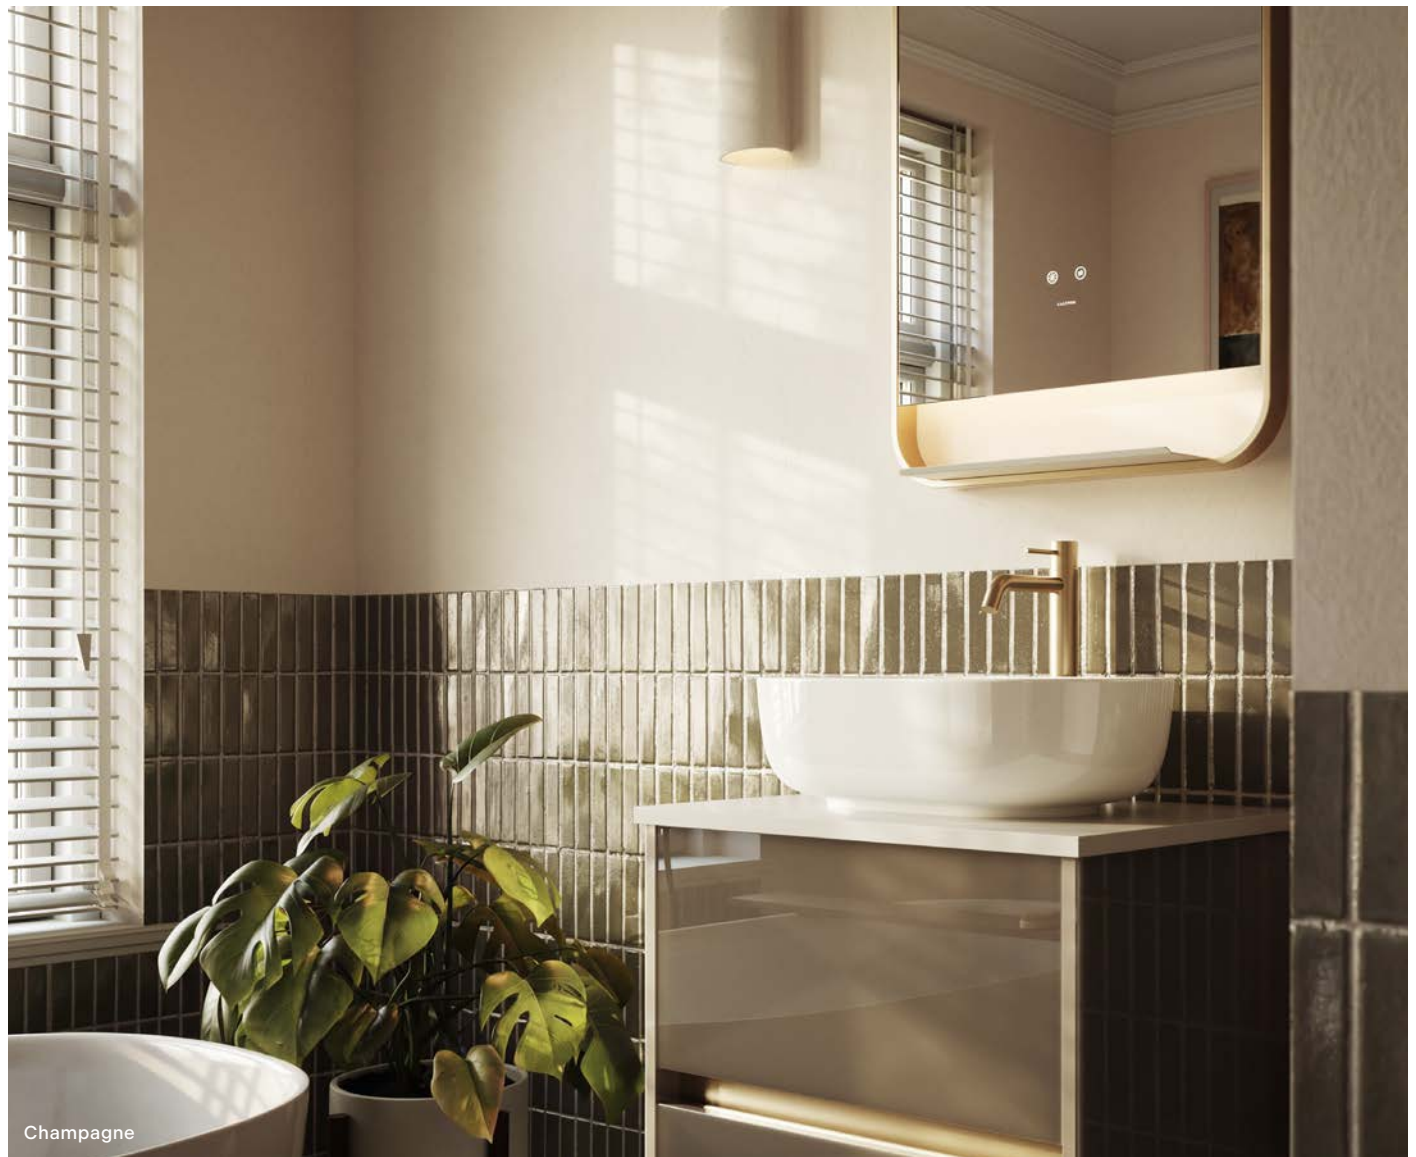

Weathered Oak

Champagne

A composed vanity area that sits naturally within Bowland fitted furniture, creating a calm, integrated space.

Room includes: Dakota White Ceramic Sit-On Basin, Aquila Tall Brushed Brass Tap, White Fusion Square-Edged 20mm Worktop, Denville BTW Pan with Hillston Seat and Torla 600 Mirror.