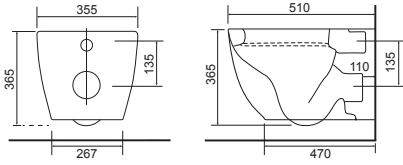

Wall Hung WC Sets

All Calypso WC's include a high quality seat with lift-off functionality, soft-close operation, and secure top-fix fittings as standard.