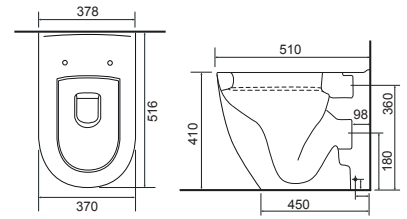

Madison BTW Pan with Beechworth Seat. Supplied with Chrome hinges that are not interchangeable **36.9161.01** £420

Michigan - Rimless

Michigan BTW Rimless Pan with Collerina seat. Supplied with Chrome hinges, see more Type 1 hinges on **page 293**. **36.9304.01** £520