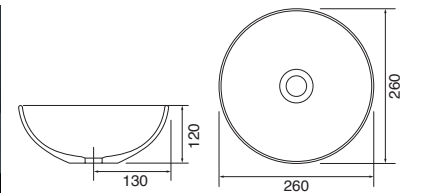

Tucson

White. Ceramic. No tap hole. No Overflow. We recommend using our free flowing unslotted waste with this basin, see **page 287**.

| | Code | Price |
|-----------------------|------|-------|
| 260w x 260d x 120h mm | 9169 | £210 |