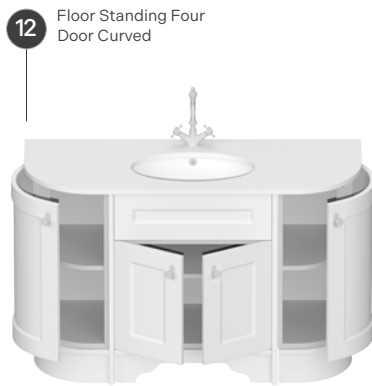

Vanity to Match Fitted Units

Vanity to match units are versatile standalone units, designed to work beautifully on their own or as part of a coordinated bathroom design.