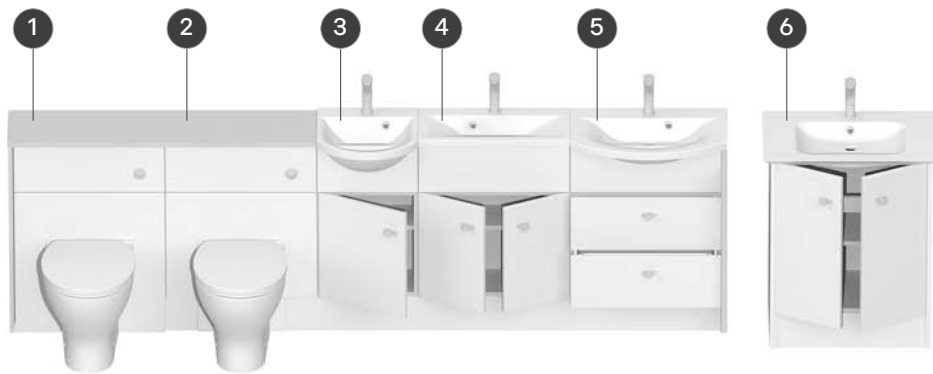

Fitted Furniture Unit Guide

Bold = Also available in slim depth
Bold & Italic = Only available in slim depth
Underline = Also available in deep

The Furniture Unit Guide below showcases the available unit sizes across our Fitted Furniture collections, helping you find the perfect fit for your bathroom. With a large selection of options, this guide is your starting point for effortless bathroom planning.

Fitted Furniture Collections

Fitted Furniture Units

Fitted bathroom units are highly versatile, allowing you to create any design you envision by combining units with coordinating panels for a cohesive look.

		Bowland P.24	Brecon P.38	Cheviot P.70	Chiltern P.96	Dartmoor P.124	Kentmere P.148	Pentland P.168	Selter P.188	Solid Oak P.210
1	WC/Bidet Unit - Floor Reaching	500, 600	400, 500, 600, 700	400, 500, 600, 700	400, 500, 600, 700	400, 500, 600, 700	500, 600	500, 600	400, 500, 600, 700	500, 600
2	WC/Bidet Unit - Plinthline		500, 600	500, 600	500, 600					
3	Basin Unit - One Door		400	400	400	400			400	400
4	Basin Unit - Two Door	500, 600	400, 500, 600, 700	400, 500, 600, 700	500, 600, 700	400, 500, 600, 700	500, 600, 700	500, 600, 700	400, 500, 600, 700	500, 600, 700
5	Basin Unit - Two Drawer		600	600	600	600	600	600	600	
6	Washstand Unit		695	695	695	695	695	695	695	695
7	Drawer Unit - Two Drawer	300, 600	300, 600	300, 600	300, 600	300, 600	300		300	300, 600
8	Drawer Unit - Three Drawer		300	300	300	300	300	300	300	
9	Base Unit - One Door		150, 200, 250, 300, 400	150, 200, 250, 300, 400	150, 200, 250, 300, 400	150, 200, 250, 300, 400	200, 300	200, 300	150, 200, 250, 300, 400	150, 200, 250, 300, 400
10	Drawerline Unit - One Door	200, 300	300	300	300	300	300	300	300	
11	Drawerline Unit - Two Door	600	600	600	600	600	600	600	600	600
12	Base Unit - Two Door		400, 500, 600	400, 500, 600	400, 500, 600	400, 500, 600	400, 600	400, 600	400, 500, 600	400, 500, 600
13	Bath Bulkhead		830	830	830	830	830	830	830	830
14	Wall Unit - One Door	300	150, 200, 250, 300, 400	150, 200, 250, 300, 400	150, 200, 250, 300, 400	150, 200, 250, 300, 400	200, 300	200, 300	150, 200, 250, 300, 400	150, 200, 250, 300, 400
15	Wall Unit - Two Door	500, 600	400, 500, 600	400, 500, 600	400, 500, 600	400, 500, 600	400, 600	400, 600	400, 500, 600	400, 500, 600
16	Pentland Curved Base Unit							300		
17	Toilet Roll Unit - Open Top		200	200	200	200			200	200
18	Open Unit		200	200	200	200	200	200	200	200
19	Toilet Roll Unit - Pull Out		200	200	200	200	200		200	200
20	Laundry Unit		300	300	300	300	300	300	300	300
21	High Rise Unit - Two Door		300	300	300	300	300	300	300	300
22	High Rise Unit - Full Door		300	300	300	300	300	300	300	300
23	High Rise WC Unit		500, 600	500, 600	500, 600	500, 600	500, 600	500, 600	500, 600	600
24	Wall Unit - Tall One Door		300	300	300	300	300	300	300	300
25	Wall Unit - Tall Two Door	300	500, 600	500, 600	500, 600	500, 600	500, 600	500, 600	500, 600	600
26	WC/Bidet Unit - Floor Reaching 561		400, 500, 600, 700	400, 500, 600, 700	400, 500, 600, 700	400, 500, 600, 700	500, 600	500, 600		
27	Base Unit - One Door 561		200, 300	200, 300	200, 300	200, 300	300	300		
28	Base Unit - Two Door 561		400, 500, 600	400, 500, 600	400, 500, 600	400, 500, 600	600	600		
29	Basin Unit - Two Door 561		400, 500, 600, 700	400, 500, 600, 700	400, 500, 600, 700	400, 500, 600, 700	600	600		
30	Bath Bulkhead 561		830	830	830	830	830	830		

Fitted Furniture Units

Fitted bathroom units are highly versatile, allowing you to create any design you envision by combining units with coordinating panels for a cohesive look.