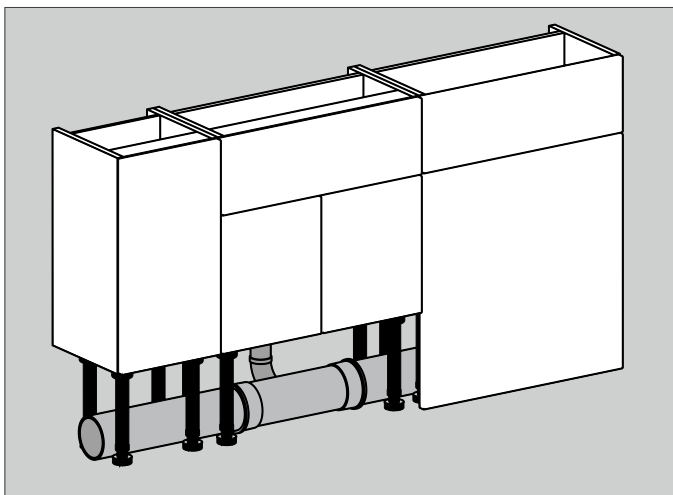

Concept for concealing soil and waste pipes within fitted furniture or walls.

Accessible Furniture

Use 561mm carcass units with a 150mm plinth for a lower-height furniture run. Ideal for those needing improved accessibility, this design combines functionality with a stylish finish.

Stepped Basin Design

Use 561mm carcass with 150mm legs to create a stunning fitted furniture runs featuring a stepped-down basin unit. This stylish design enhances your bathroom space's functionality and visual appeal.