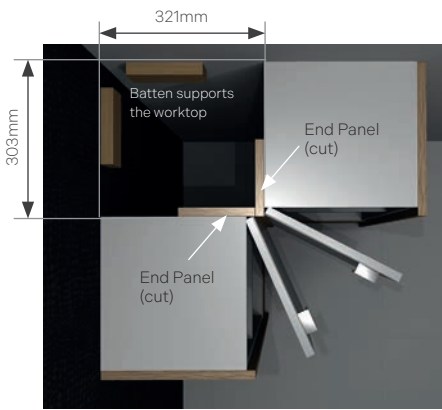

Corner Layouts & Bath Bulkheads

With limited storage space in modern bathrooms the use of corners is becoming ever more popular. Below illustrates some common corner layouts for you to consider when planning your bathroom furniture.

Layout 1: Suitable for doors only.

(Using end panels in corner)