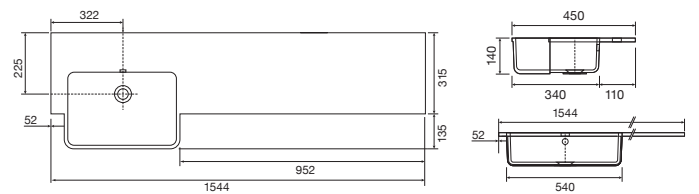

Fontana Cast Wing Basin - 1544mm

White. Cast Marble. No tap hole. Integrated Overflow. Suitable for use with a 1500mm run of furniture. This basin section will only suit a 600 standard carcass size. Basin can be cut to size and finished with the Fontana finishing kit. Supplied with White overflow ring, see more Type 3 / Type 4 overflow rings on [page 280](#).

Left Hand Bowl - 1544w x 455d x 170h mm	37.3603	£900
Right Hand Bowl - 1544w x 455d x 170h mm	37.3604	£900