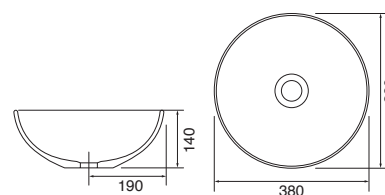

Sit-On Basins

Sit-on Basins are designed to be used with a worktop, creating a stylish, elevated focal point in your bathroom. When planning your layout, consider the overall basin height and opt for lower height units if needed to maintain a comfortable and practical setup.

Toledo

Gloss White. Ceramic. No tap hole. No Overflow. We recommend using our free flowing unslotted waste with this basin, see [page 287](#).

380w x 380d x 135h mm

Code	Price
9282	£215