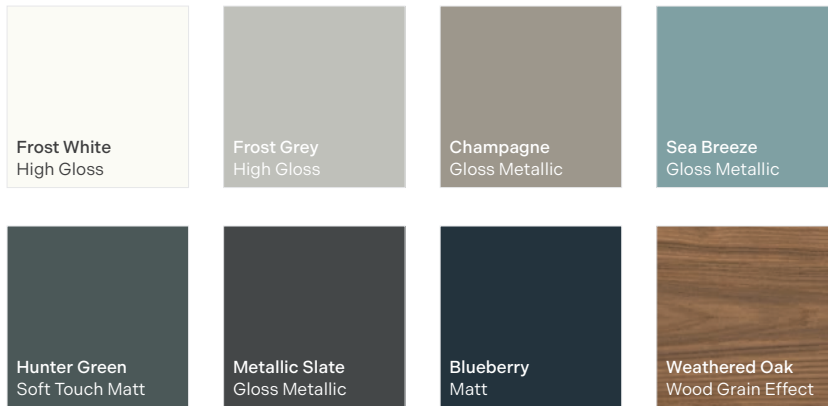

Fitted Furniture

Bowland collection

Bowland features a sleek and modern slab-style fascia with a contemporary inset profile. This sophisticated design offers high gloss options with fascias and panels, enhanced by glass-effect edging for added refinement. Alternatively, choose from a range of matt finishes, complemented by matching edging, to create a seamless and stylish look.

Furniture Features

Contemporary Inset Profile

Clean lines and an inset profile for a modern touch.

Premium Fittings

High-quality soft-close runners, hinges, and hardware for smooth, quiet operation.

Glass Effect Edging

Reversible end panels with glass effect edging available on select units.

Vanity to Match

A range of vanity options designed to match perfectly with our wider fitted collection.