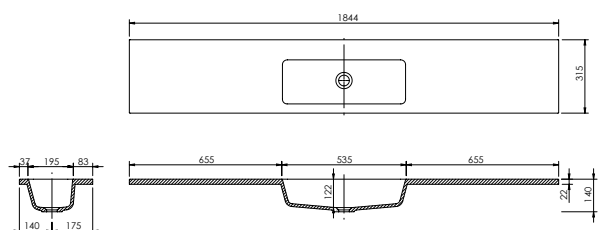

Inari Inline Cast Wing Basin/Vanity Basin

White. Cast Marble. No tap hole. No Overflow. Overflow rings not required. Basin can be cut to size if the cut end is positioned against a wall.

Central Bowl - 1844w x 315d x 140h mm	3686	£605