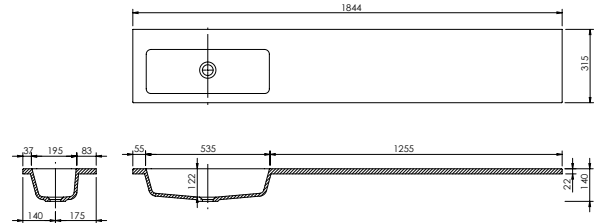

Inari Inline Cast Wing Basin/Vanity Basin

White. Cast Marble. No tap hole. No Overflow. Overflow rings not required. Basin can be cut to size if the cut end is positioned against a wall.

Left Hand Bowl - 1844w x 315d x 140h mm	3687	£605
Right Hand Bowl - 1844w x 315d x 140h mm	3688	£605