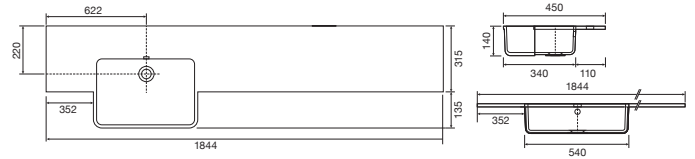

Semi Recessed Wing Basins

Semi Recessed Wing Basins are an all-in-one structure combining a semi recessed basin and worktop. They are designed to sit across a number of different furniture layouts according to the length of the basins, and all models include a template for cutting and shaping the basin unit upper panel to fit.

Fontana Cast Wing Basin - 1844mm

White. Cast Marble. No tap hole. Integrated Overflow. Suitable for use with a 1800mm run of furniture. This basin section will only suit a 600 standard carcass size. Basin can be cut to size and finished with the Fontana finishing kit. Supplied with White overflow ring, see more Type 3 / Type 4 overflow rings on [page 280](#).

Left Hand Bowl - 1844w x 455d x 170h mm	37.3605	£990
Right Hand Bowl - 1844w x 455d x 170h mm	37.3606	£990