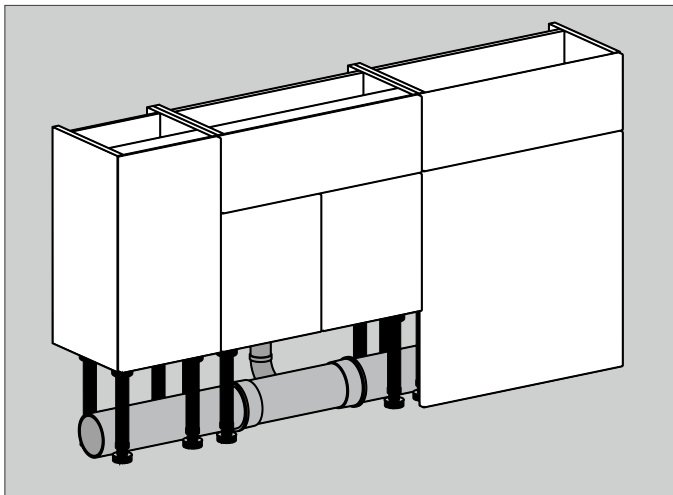

Concept for concealing soil and waste pipes within fitted furniture or walls.