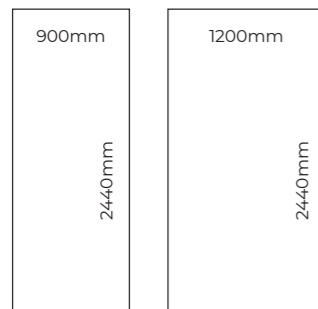

Square Edge Panels

Proclick Panels

Proclick Arcade & Tile Panels

Majestic, Impression and Original panels are 10.5mm thick, and Arcade & Tile panels are 10.2mm thick.

Decors from the Majestic collection come as standard on our 100% waterproof coreboard, Hydrocore. The Impression and Original collections are available with either a Plywood or Exterior Grade MDF core, giving you the choice that best fits your project. The Arcade & Tile collection panels are manufactured with a Plywood core as standard. All Showerwall laminate decors are in stock and available with no minimum order quantity.