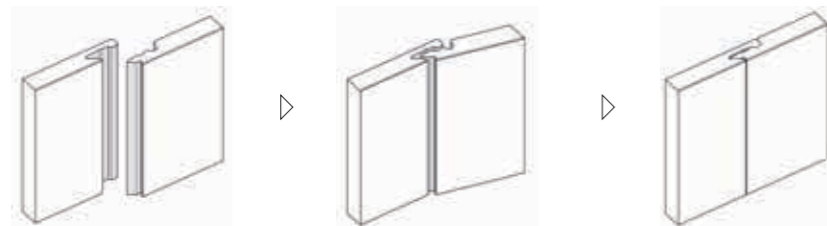

Square Edge Panels

Proclick Panels

Proclick Arcade & Tile Panels

Majestic, Impression and Original panels are 10.5mm thick, and Arcade & Tile panels are 10.2mm thick.

Decors from the Majestic collection come as standard on our 100% waterproof coreboard, Hydrocore. The Impression and Original collections are available with either a Plywood or Exterior Grade MDF core, giving you the choice that best fits your project. The Arcade & Tile collection panels are manufactured with a Plywood core as standard. All Showerwall laminate decors are in stock and available with no minimum order quantity.

Proclick technology has been engineered to create a mechanical locking system that provides seamless, almost invisible joints. Installation is made easy through the click design which allows panels to be located quickly and easily into place, eliminating the use of joining trims. Due to a slight difference in thickness, Proclick Panels are not compatible with Proclick Arcade and Tile Panels when being installed side by side.