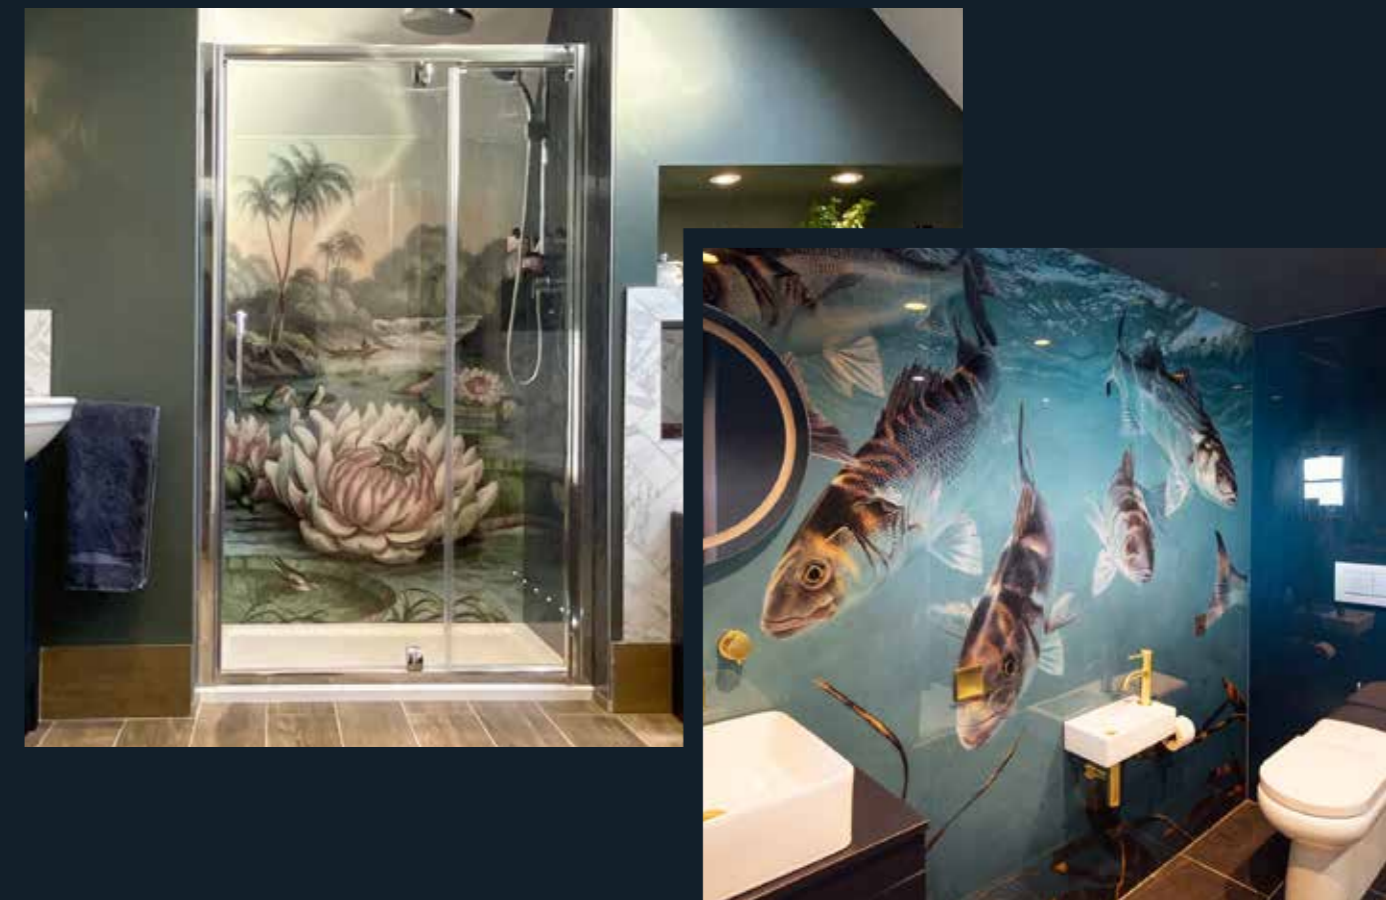

...OR USE YOUR OWN IMAGE

For a truly individual look, transform your space with a fully bespoke shower panel. Simply provide your chosen image, and we'll bring it to life in stunning detail.

Whether it's a calming natural scene, a striking pattern, or something completely personal, each design is reproduced with precision to create a striking and enduring feature.