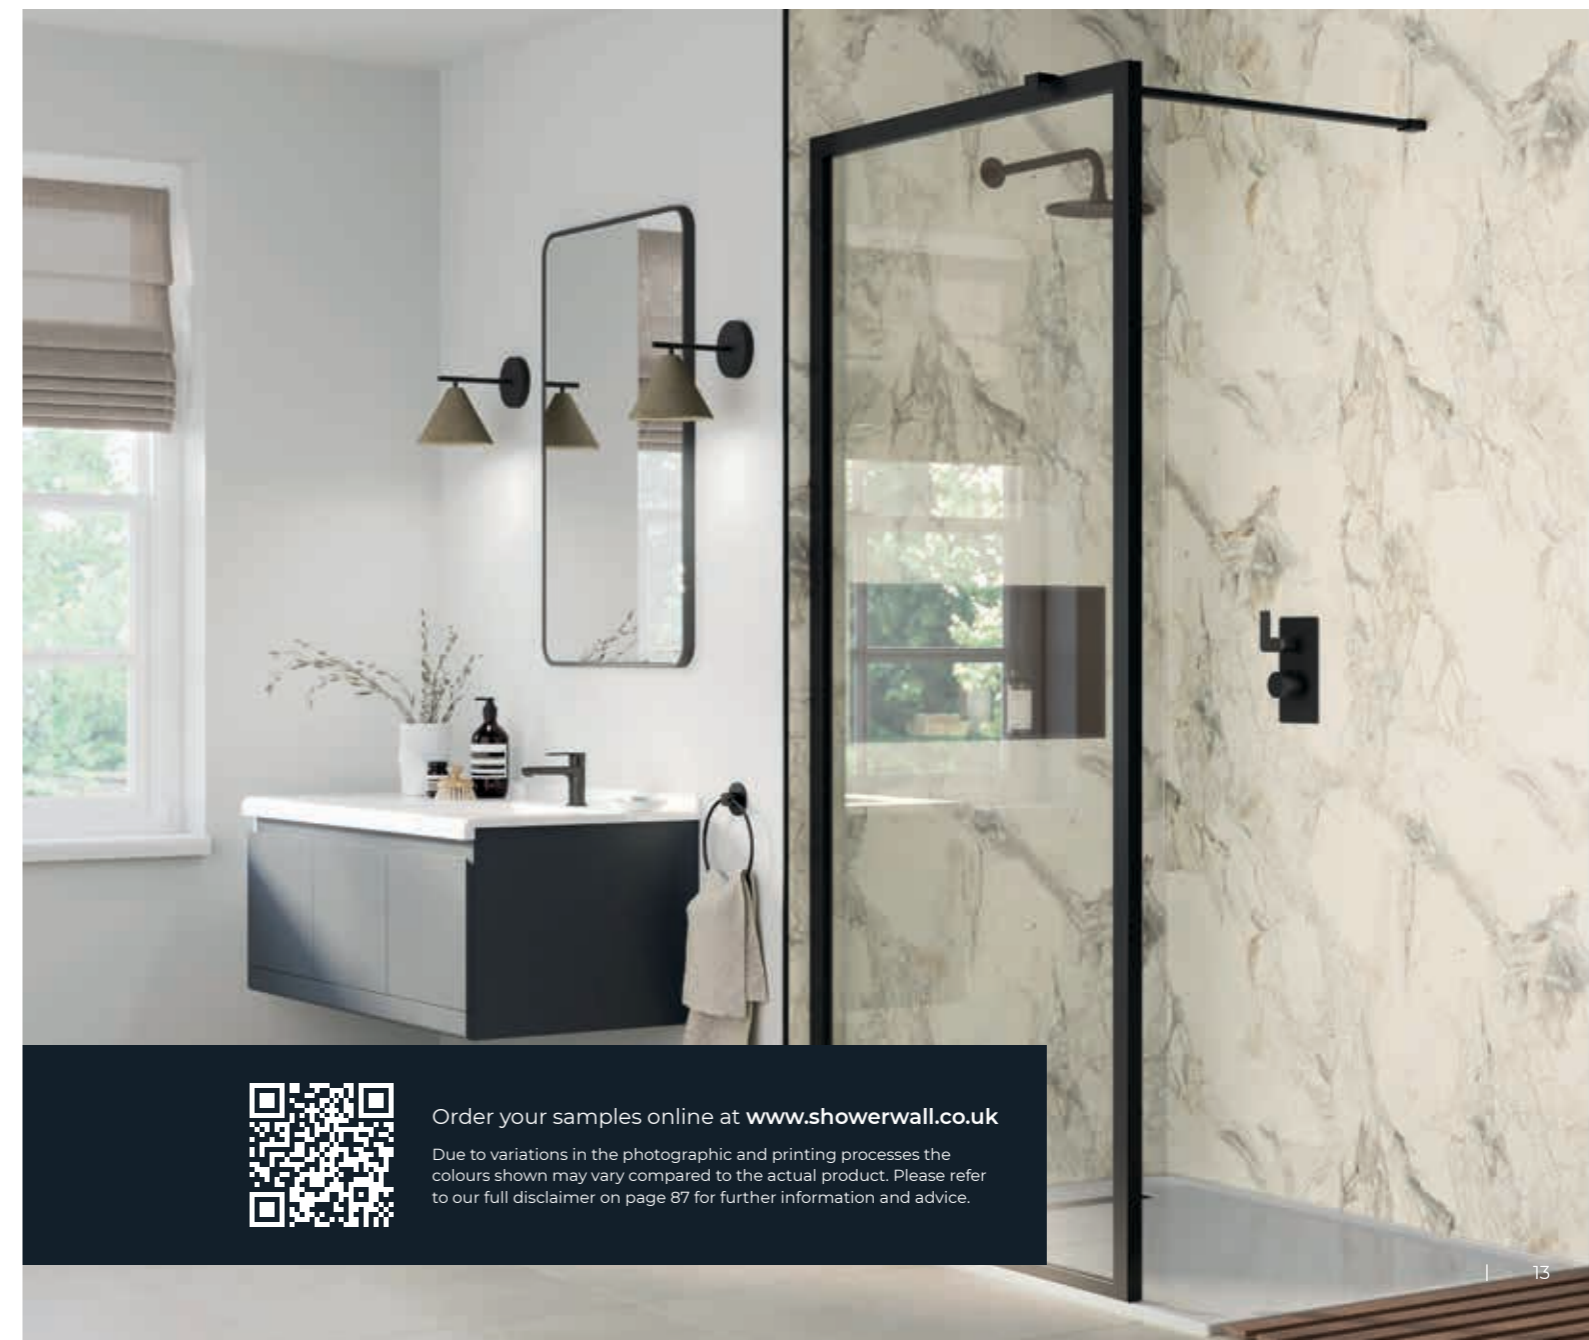

Tempesta
SW103

Bronze Smoke
SW89

Silverdale Limestone
SW102

Indiana Limestone
SW94

Order your samples online at www.showerwall.co.uk

Due to variations in the photographic and printing processes the colours shown may vary compared to the actual product. Please refer to our full disclaimer on page 87 for further information and advice.