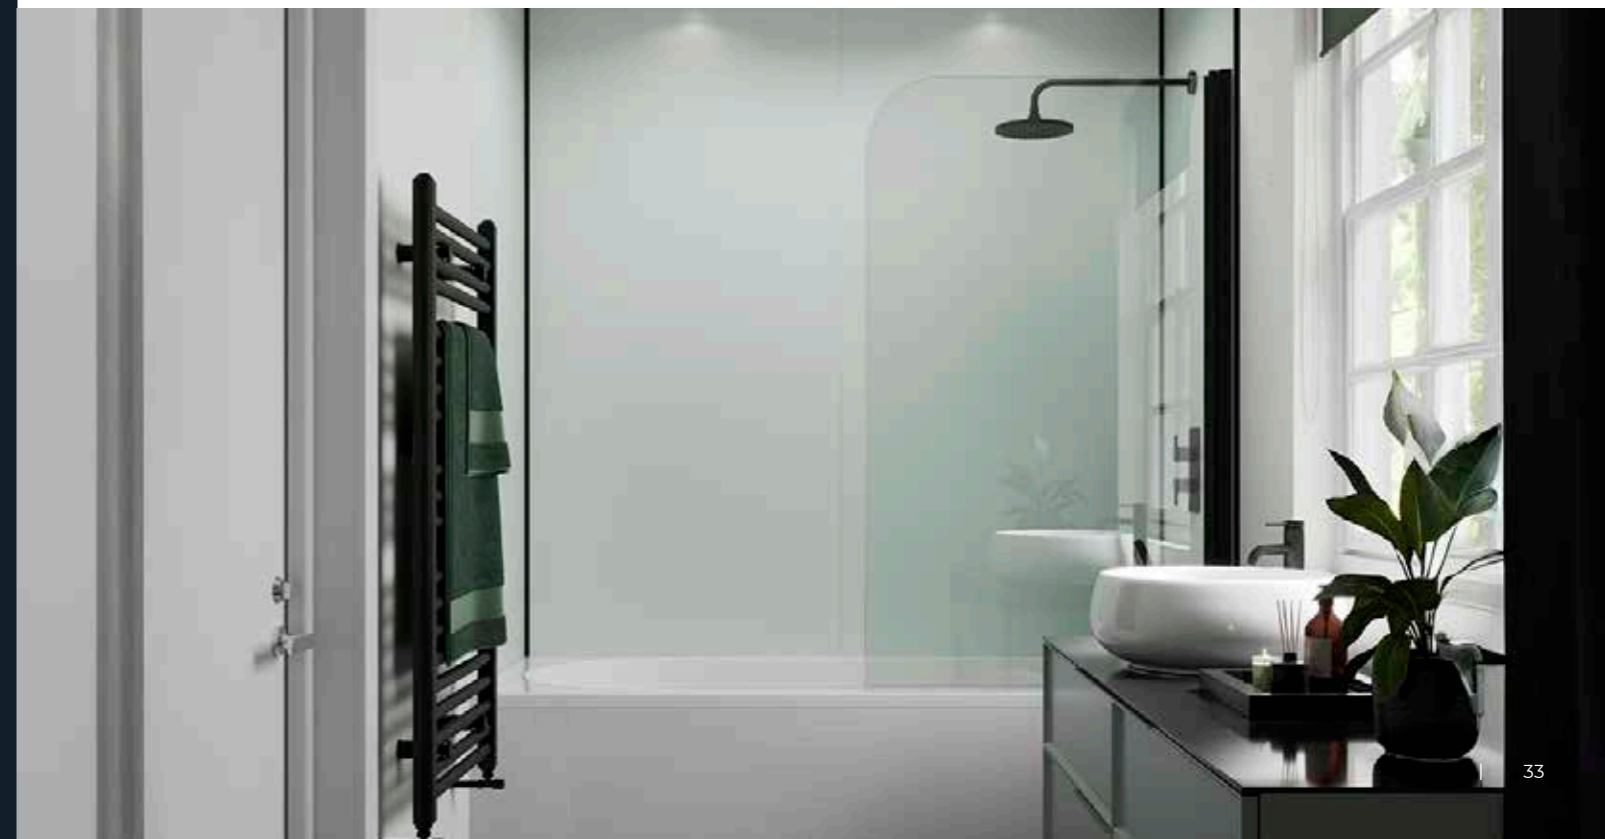

Square Edge Panels

Proclick Panels

CHOOSE YOUR COREBOARD

PLYWOOD

EXTERIOR GRADE
MDF

TOP LEFT : Mocha
TOP RIGHT: Urban Concrete
BOTTOM: Aqua Ice

THE ORIGINAL COLLECTION

From delicate veining to flickering quartz; this timeless collection complements both modern and traditional spaces. These stylish designs blend confidence with refinement to ensure you have the right decor for your feature wall.