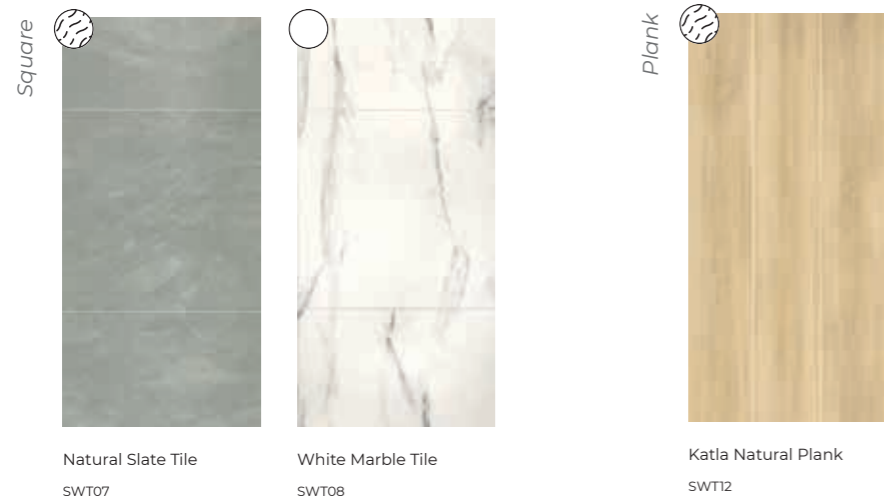

Herringbone

Nordic Blue Herringbone
SWT01

Snow White Herringbone
SWT02

White Marble Herringbone
SWT03

Cement Herringbone
SWT04

Black Velvet Herringbone
SWT14

Chevron

Nordic Blue Chevron
SWT15

Snow White Chevron
SWT16

RIGHT: Black Velvet Herringbone

BOTTOM: Katla Natural Plank
RIGHT: Cloud Terrazzo Tile

Order your samples online at www.showerwall.co.uk

Due to variations in the photographic and printing processes the colours shown may vary compared to the actual product. Please refer to our full disclaimer on page 87 for further information and advice.