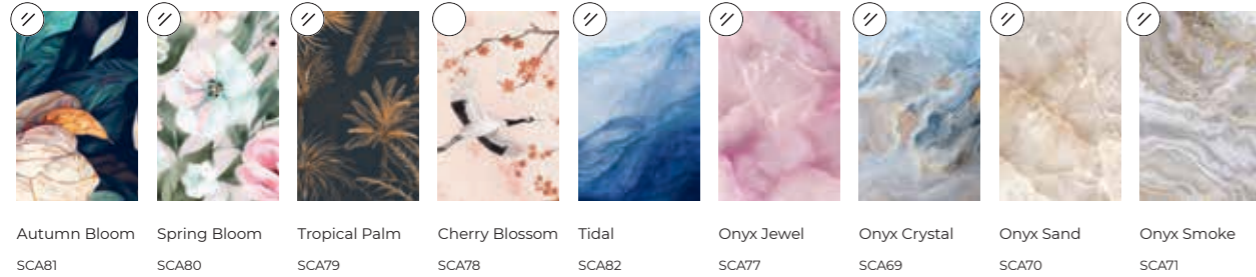

RANGE ARCHITECTURE

The Majestic & Acrylic Collections are manufactured from 100% waterproof materials, providing added peace of mind to your wall panel installation.

ACRYLIC | The Acrylic Collection

MURALS