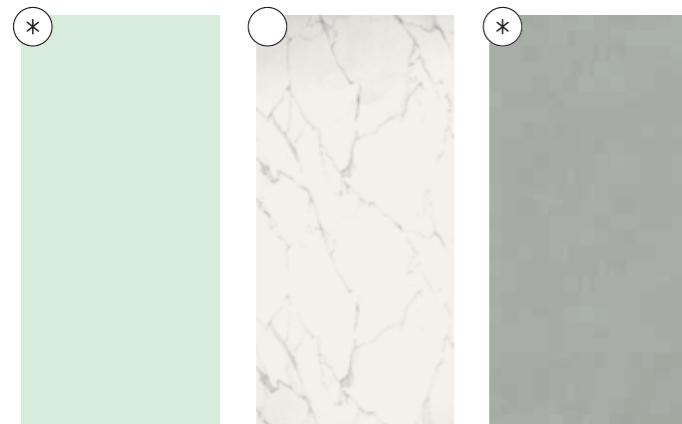

Aqua Ice
SW11

Glacier Marble
SW87

Pearl Grey
SW29