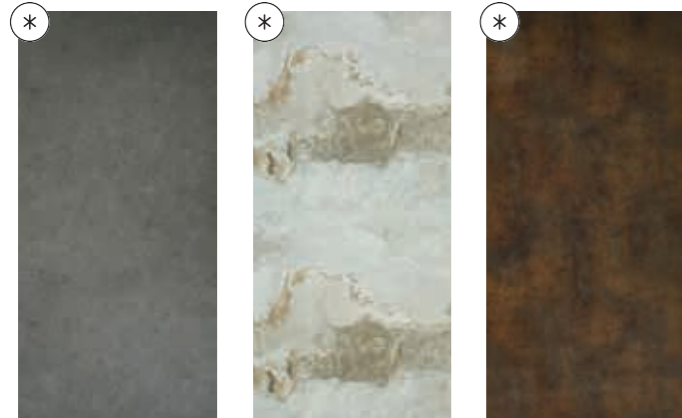

Zamora Marble
SW38

Mocha
SW88

Urban Gloss
SW36