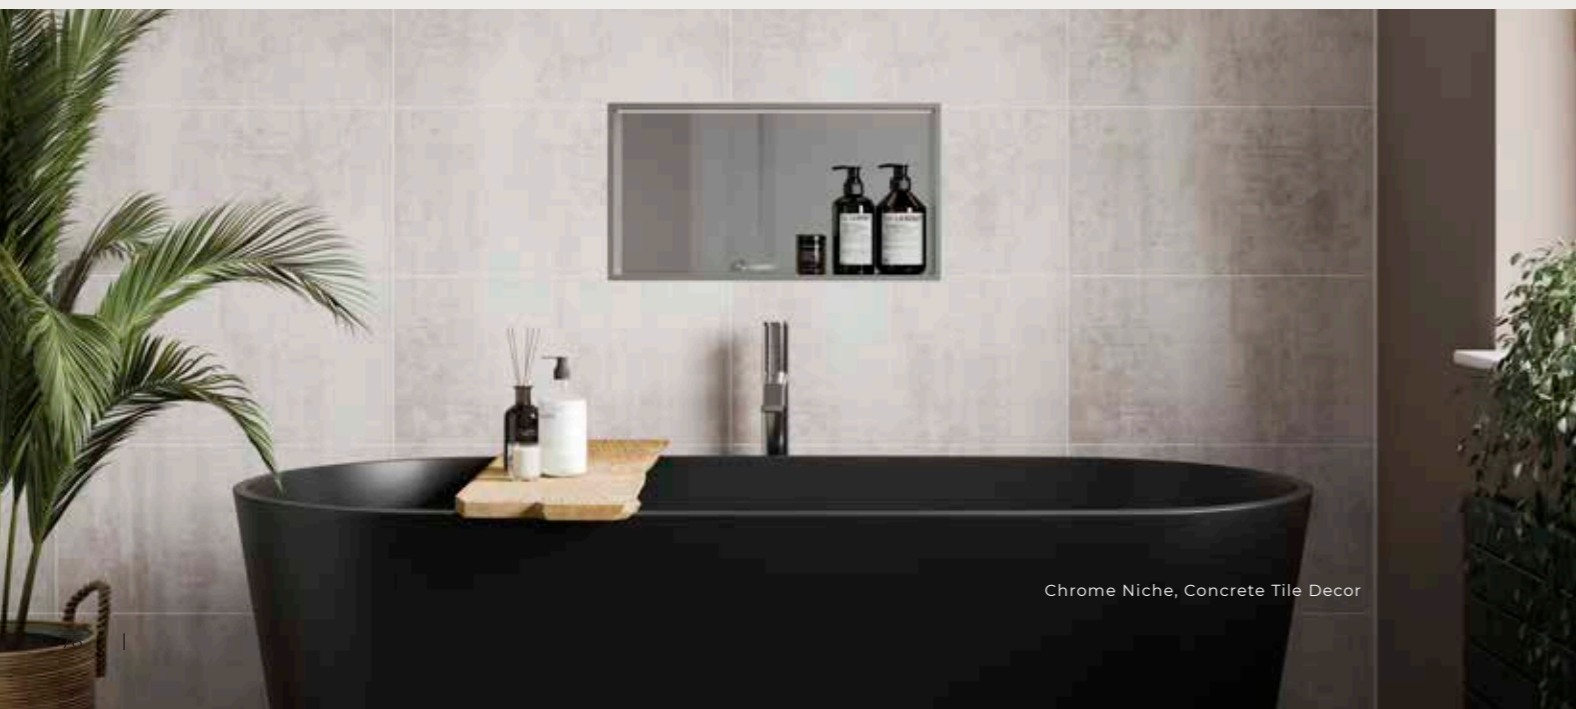

MATCHING FINISHES

Coordinate with your bathroom accents for a seamless look.

OPTIONAL LED LIGHTING

Soft lighting to enhance ambience and visibility.