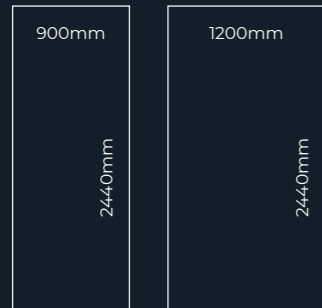

THE MAJESTIC COLLECTION

Transform your bathroom into a serene and stylish retreat with this beautifully curated collection. Featuring captivating finishes - from soft metallic sheens to the raw appeal of natural wood and stone - these designs add depth, character, and a touch of understated opulence to any interior.

Square Edge Panels