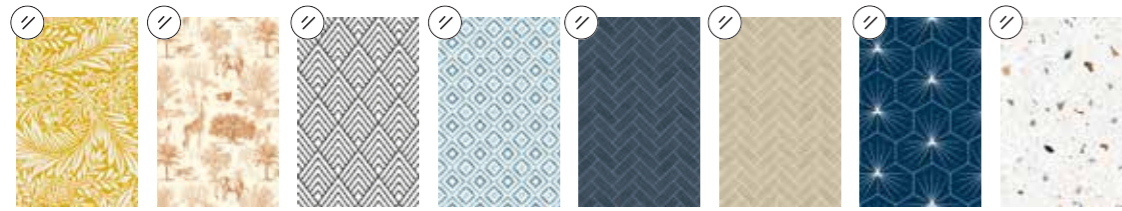

Fern SCA38 | Savannah Sepia SCA61 | Black Geo SCA01 | Diamond SCA09 | Navy Herringbone SCA16 | Sand Herringbone SCA75 | Starlight SCA55 | Ravello Terrazzo SCA76