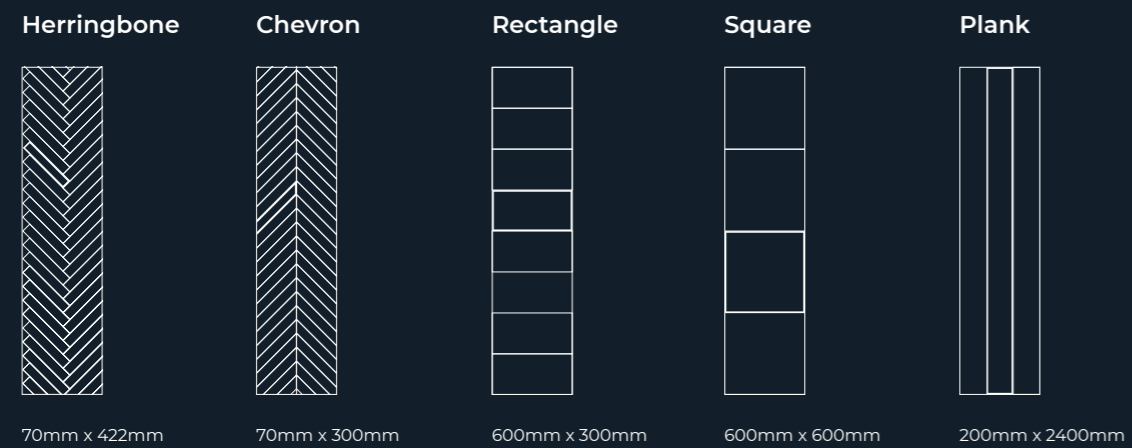

Proclick Tile Panels

TILE SIZES

TOP: Cement Herringbone
 BOTTOM RIGHT: Nordic Blue Herringbone
 BOTTOM LEFT: Natural Slate

THE TILE COLLECTION

Offering a harmonious blend of durability, timeless aesthetics, and natural charm. Whether it's the sleek elegance of marble or the rugged character of concrete, these designs infuse bathrooms with a touch of luxury. All Tile Collection designs, come complete with realistic grout lines for an authentic tile look and feel.