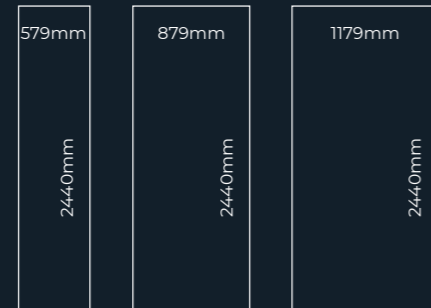

Proclick Panels

HYDROCORE