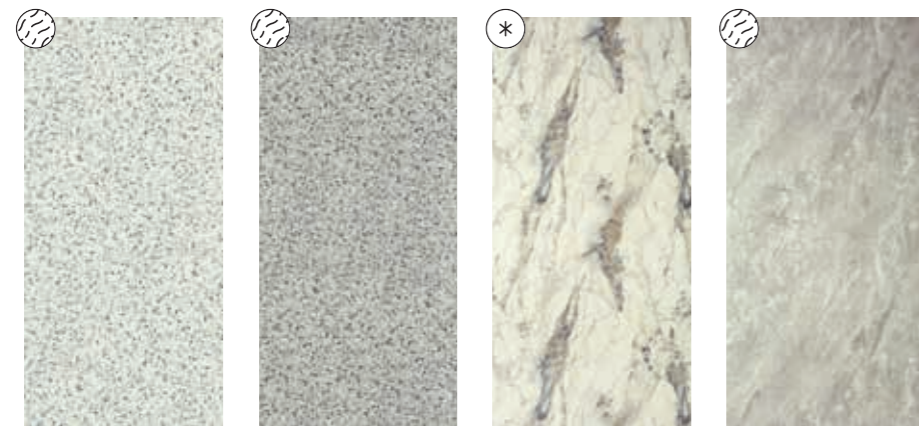

RIGHT: Romano Travertine
BOTTOM: Nero Marble

Positano Blue Terrazzo
SW75

Positano Grey Terrazzo
SW76

Breccia Marble
SW80

Tacoma Marble
SW81