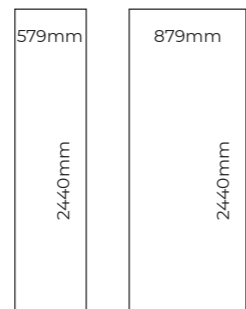

Square Edge Panels

Proclick Panels

Proclick Arcade & Tile Panels

Majestic, Impression and Original panels are 10.5mm thick, and Arcade & Tile panels are 10.2mm thick.

Decors from the Majestic collection come as standard on our 100% waterproof coreboard, Hydrocore. The Impression and Original collections are available with either a Plywood or Exterior Grade MDF core, giving you the choice that best fits your project. The Arcade & Tile collection panels are manufactured with a Plywood core as standard. All Showerwall laminate decors are in stock and available with no minimum order quantity.